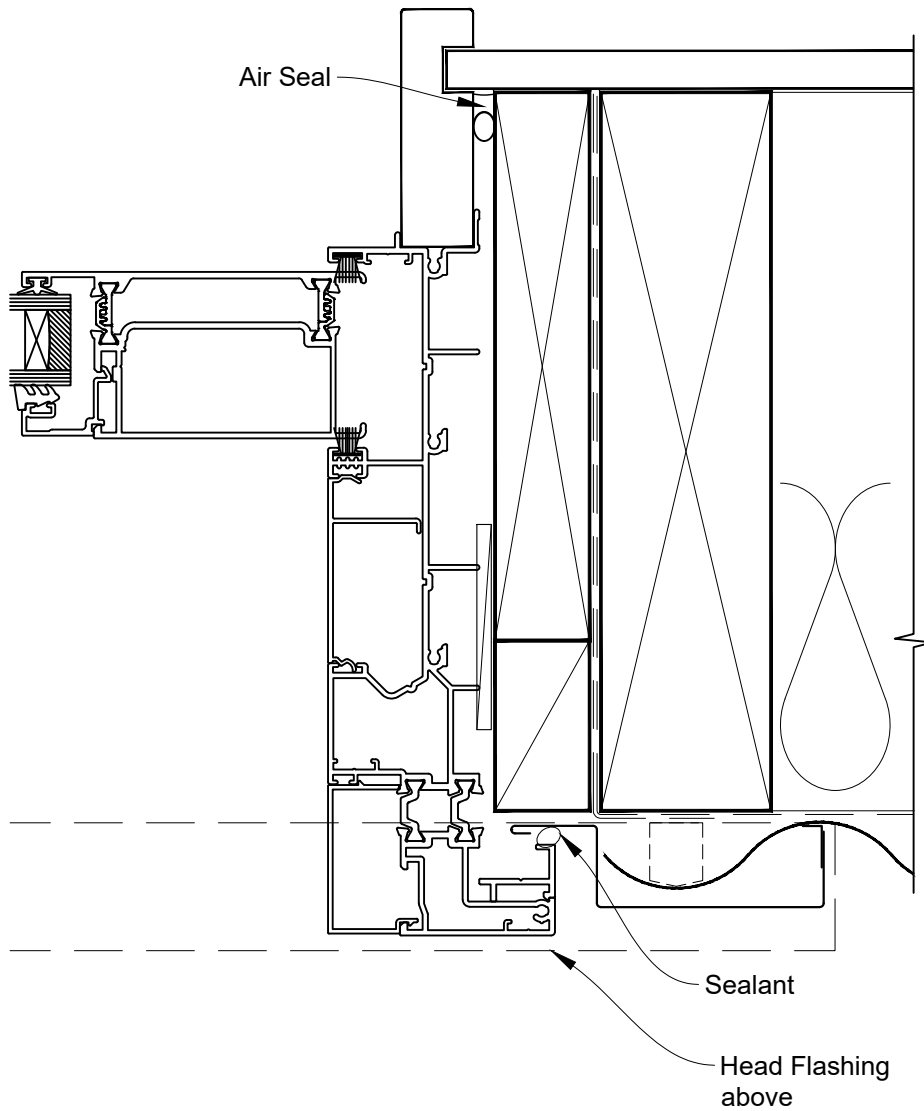

INSTALLATION DETAIL - RESIDENTIAL THERMAL HEART SLIDING DOOR ON PROFILE METAL CAVITY CONSTRUCTION

Date: 01.04.22

Scale: 1:2

CAD Ref.: TRMDPM-CH

INSTALLATION DETAIL - RESIDENTIAL THERMAL HEART SLIDING DOOR ON PROFILE METAL CAVITY CONSTRUCTION

Date: 01.04.22

Scale: 1:2

CAD Ref.: TRMDPM-CJ

INSTALLATION DETAIL - RESIDENTIAL THERMAL HEART SLIDING DOOR ON PROFILE METAL CAVITY CONSTRUCTION

Date: 01.04.22

Scale: 1:2

CAD Ref.: TRMDPM-CS

INSTALLATION DETAIL - RESIDENTIAL THERMAL HEART SLIDING DOOR ON PROFILE METAL CAVITY CONSTRUCTION

Date: 01.04.22

Scale: 1:2

CAD Ref.: TRMDPM-CS2

**INSTALLATION DETAIL - RESIDENTIAL THERMAL HEART
SLIDING DOOR ON PROFILE METAL
DIRECT FIXED CLADDING**

Date: 01.04.22

Scale: 1:2

CAD Ref.: TRMDPM-DH

INSTALLATION DETAIL - RESIDENTIAL THERMAL HEART SLIDING DOOR ON PROFILE METAL DIRECT FIXED CLADDING

Date: 01.04.22

Scale: 1:2

CAD Ref.: TRMDPM-DJ

INSTALLATION DETAIL - RESIDENTIAL THERMAL HEART SLIDING DOOR ON PROFILE METAL DIRECT FIXED CLADDING

Date: 01.04.22

Scale: 1:2

CAD Ref.: TRMDPM-DS

INSTALLATION DETAIL - RESIDENTIAL THERMAL HEART SLIDING DOOR ON PROFILE METAL DIRECT FIXED CLADDING