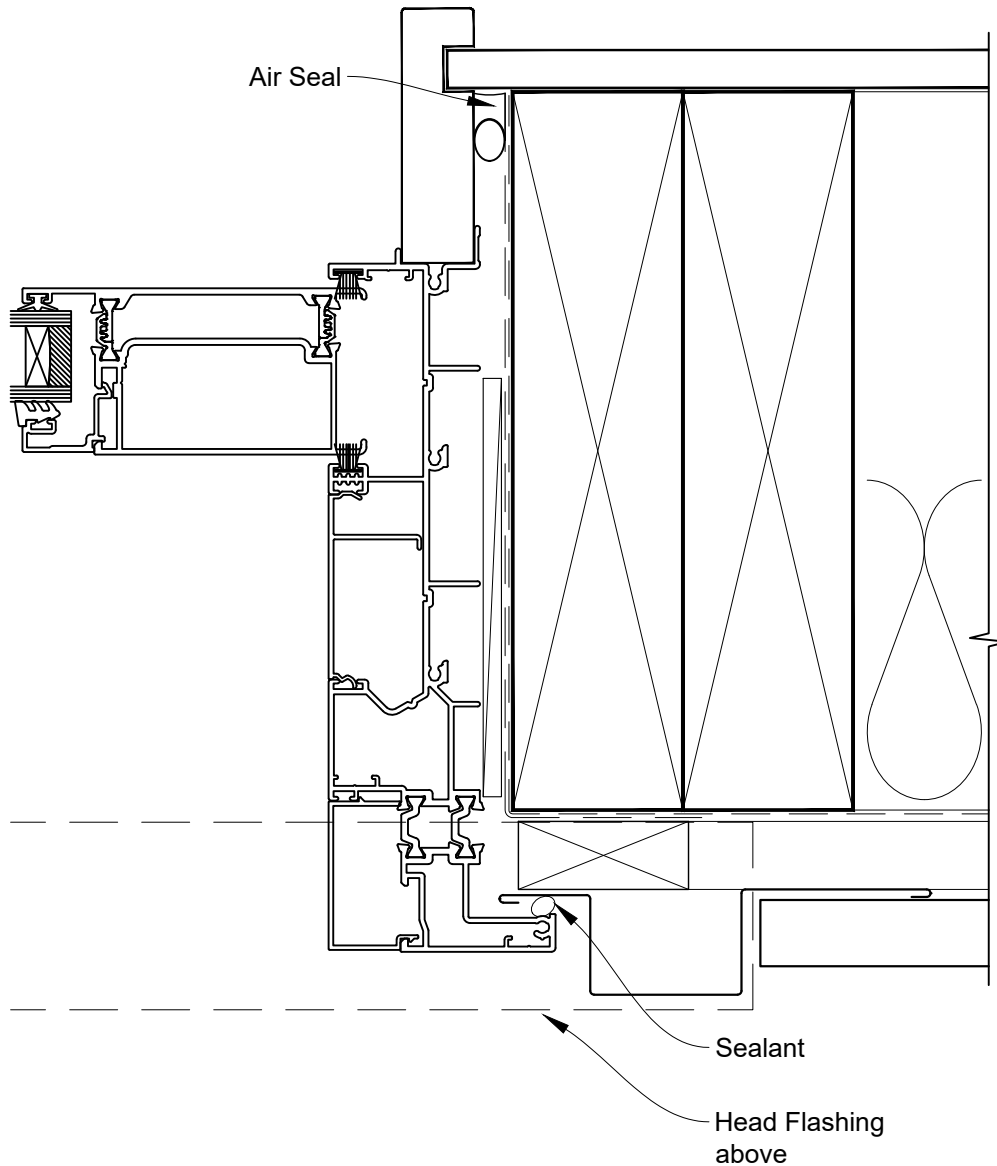

INSTALLATION DETAIL - RESIDENTIAL THERMAL HEART SLIDING DOOR ON PROFILE METAL CAVITY CONSTRUCTION

Date: 01.04.22

Scale: 1:2

CAD Ref.: TRMDPM-CH

INSTALLATION DETAIL - RESIDENTIAL THERMAL HEART SLIDING DOOR ON PROFILE METAL CAVITY CONSTRUCTION

Date: 01.04.22

Scale: 1:2

CAD Ref.: TRMDPM-CJ

INSTALLATION DETAIL - RESIDENTIAL THERMAL HEART SLIDING DOOR ON PROFILE METAL CAVITY CONSTRUCTION

Date: 01.04.22

Scale: 1:2

CAD Ref.: TRMDPM-CS

INSTALLATION DETAIL - RESIDENTIAL THERMAL HEART SLIDING DOOR ON PROFILE METAL CAVITY CONSTRUCTION