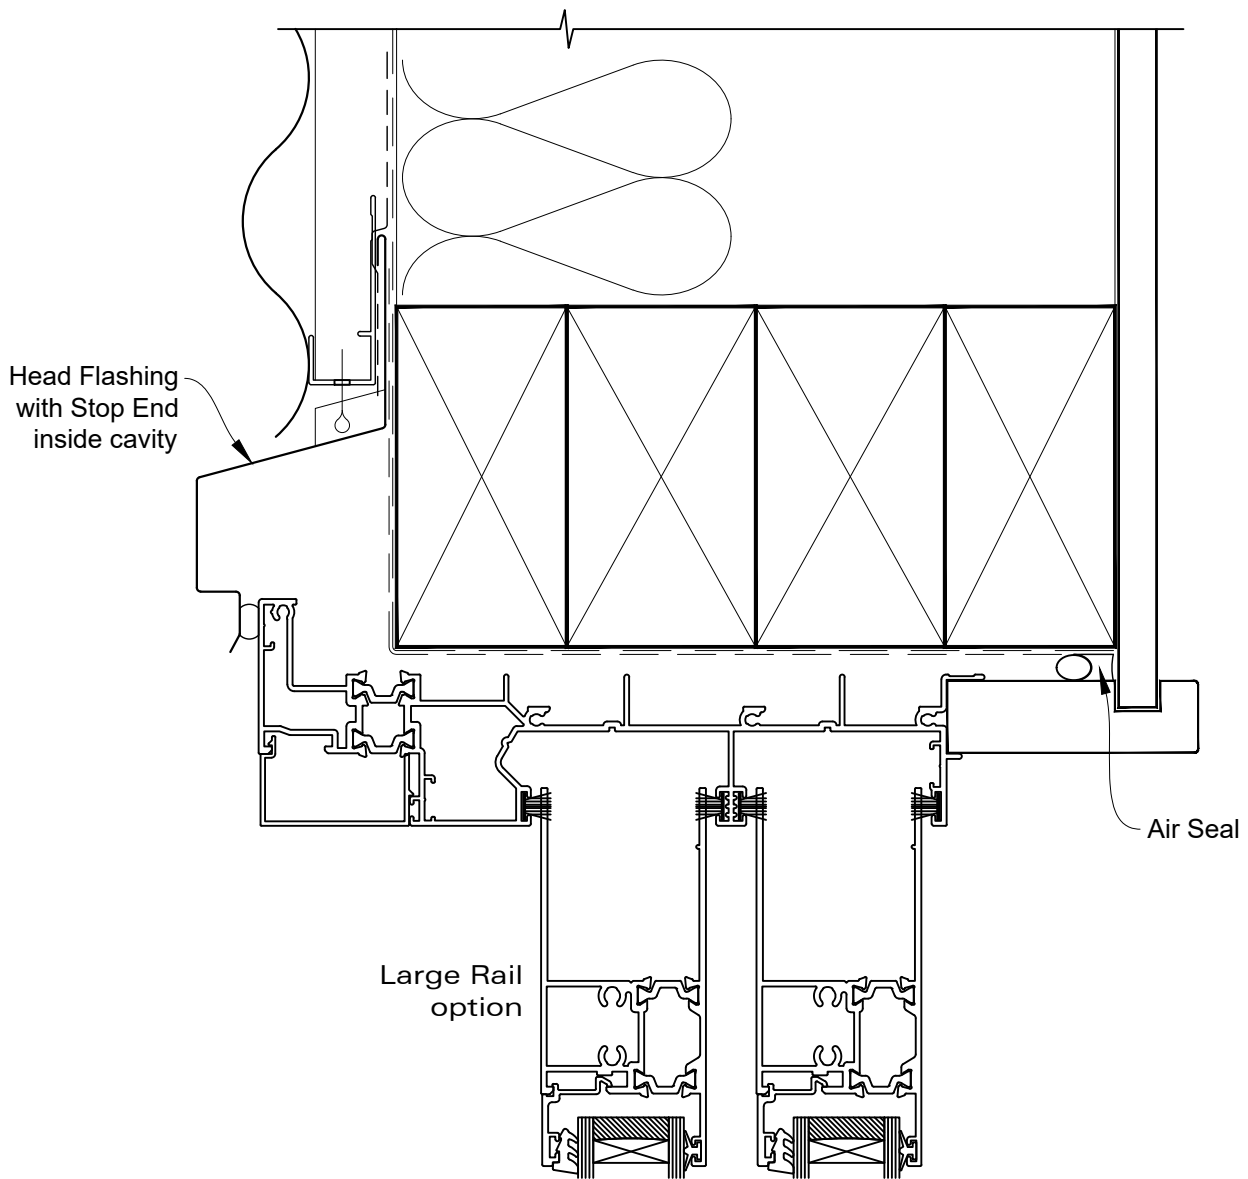

INSTALLATION DETAIL - RESIDENTIAL THERMAL HEART SLIDING DOOR ON PROFILE METAL CAVITY CONSTRUCTION

Date: 01.04.22

Scale: 1:2

CAD Ref.: TRMDPM-CH

INSTALLATION DETAIL - RESIDENTIAL THERMAL HEART SLIDING DOOR ON PROFILE METAL CAVITY CONSTRUCTION

Date: 01.04.22

Scale: 1:2

CAD Ref.: TRMDPM-CJ

INSTALLATION DETAIL - RESIDENTIAL THERMAL HEART SLIDING DOOR ON PROFILE METAL CAVITY CONSTRUCTION

Date: 01.04.22

Scale: 1:2

CAD Ref.: TRMDPM-CS

INSTALLATION DETAIL - RESIDENTIAL THERMAL HEART SLIDING DOOR ON PROFILE METAL CAVITY CONSTRUCTION

Date: 01.04.22

Scale: 1:2

CAD Ref.: TRMDPM-CS2

**INSTALLATION DETAIL - RESIDENTIAL THERMAL HEART
SLIDING DOOR ON PROFILE METAL
DIRECT FIXED CLADDING**

Date: 01.04.22

Scale: 1:2

CAD Ref.: TRMDPM-DH

INSTALLATION DETAIL - RESIDENTIAL THERMAL HEART SLIDING DOOR ON PROFILE METAL DIRECT FIXED CLADDING