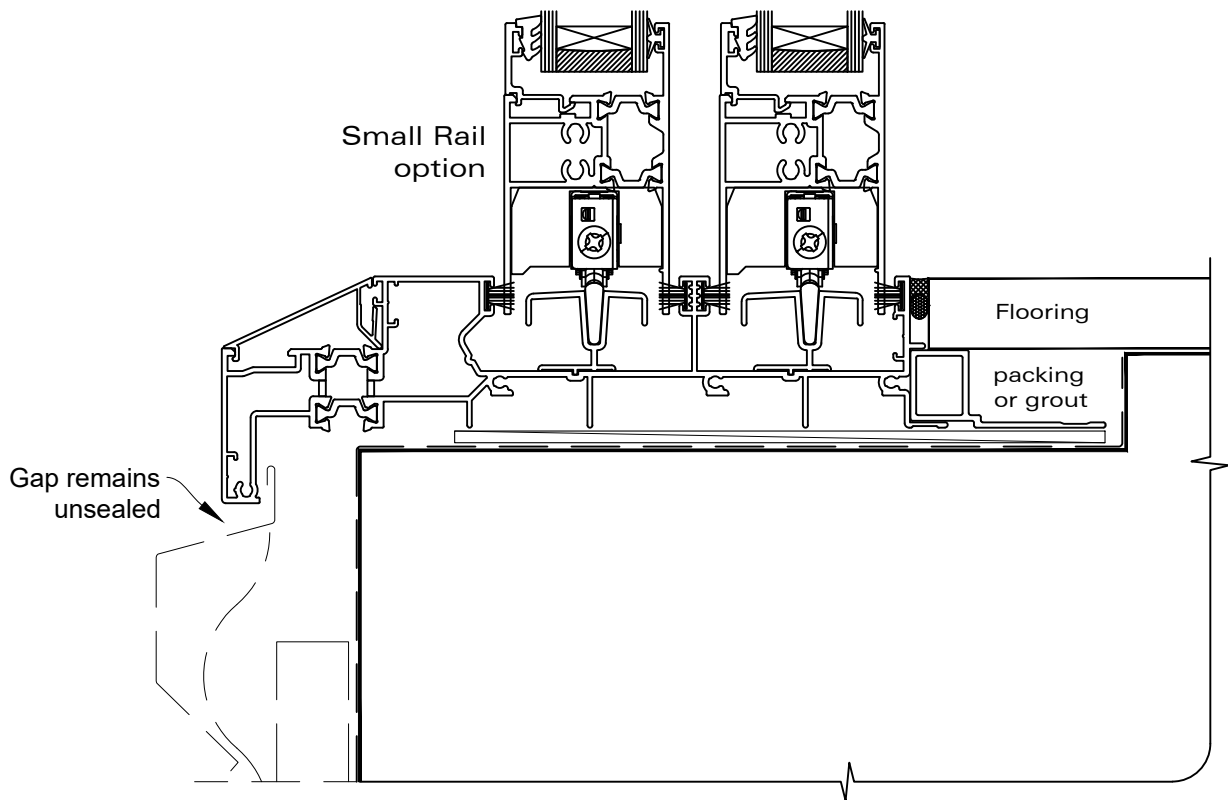

INSTALLATION DETAIL - RESIDENTIAL THERMAL HEART SLIDING DOOR ON PROFILE METAL CAVITY CONSTRUCTION

Date: 01.04.22

Scale: 1:2

CAD Ref.: TRMDPM-CH

INSTALLATION DETAIL - RESIDENTIAL THERMAL HEART SLIDING DOOR ON PROFILE METAL CAVITY CONSTRUCTION

Date: 01.04.22

Scale: 1:2

CAD Ref.: TRMDPM-CJ

INSTALLATION DETAIL - RESIDENTIAL THERMAL HEART SLIDING DOOR ON PROFILE METAL CAVITY CONSTRUCTION

Date: 01.04.22

Scale: 1:2

CAD Ref.: TRMDPM-CS

INSTALLATION DETAIL - RESIDENTIAL THERMAL HEART SLIDING DOOR ON PROFILE METAL CAVITY CONSTRUCTION

Date: 01.04.22

Scale: 1:2

CAD Ref.: TRMDPM-CS2

**INSTALLATION DETAIL - RESIDENTIAL THERMAL HEART
SLIDING DOOR ON PROFILE METAL
DIRECT FIXED CLADDING**

Date: 01.04.22

Scale: 1:2

CAD Ref.: TRMDPM-DH

INSTALLATION DETAIL - RESIDENTIAL THERMAL HEART SLIDING DOOR ON PROFILE METAL DIRECT FIXED CLADDING