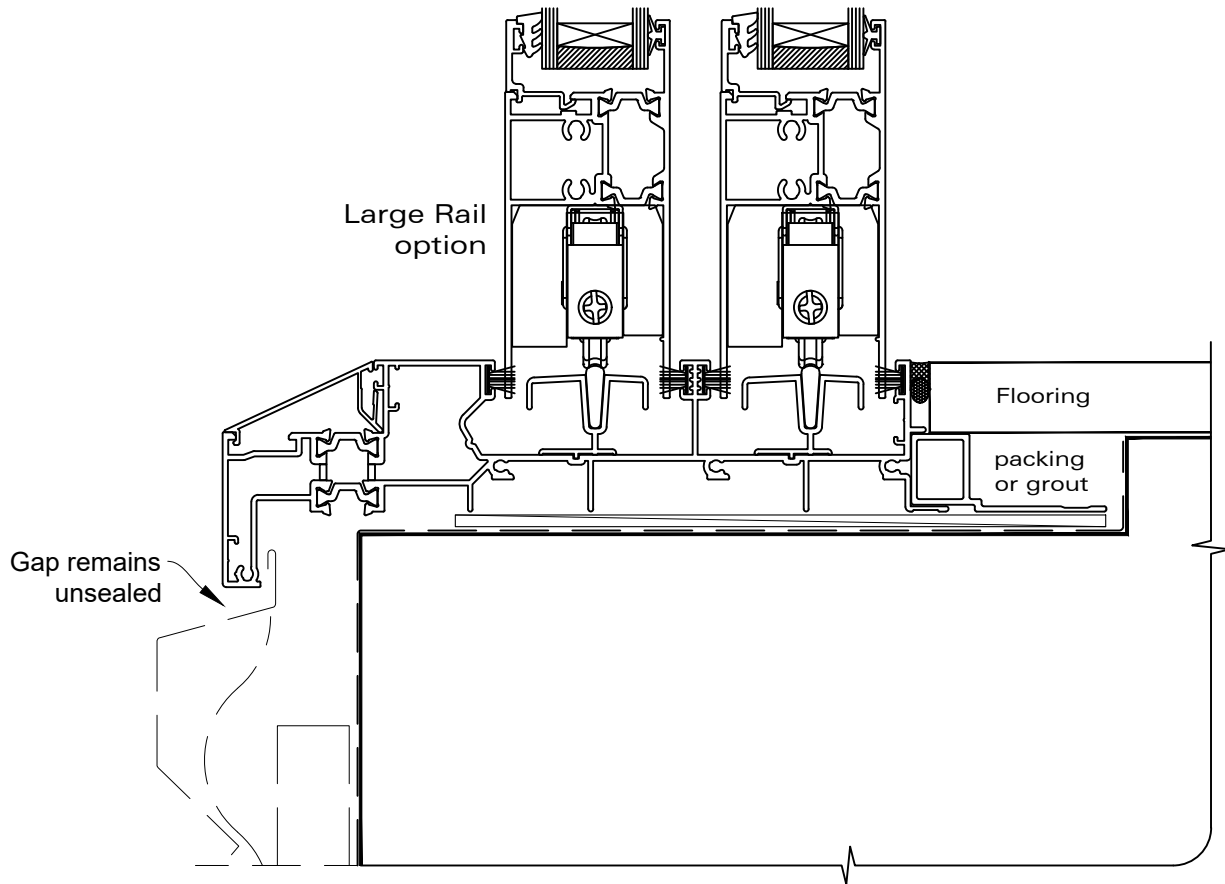

INSTALLATION DETAIL - RESIDENTIAL THERMAL HEART SLIDING DOOR ON PROFILE METAL CAVITY CONSTRUCTION

Date: 01.04.22

Scale: 1:2

CAD Ref.: TRMDPM-CH

INSTALLATION DETAIL - RESIDENTIAL THERMAL HEART SLIDING DOOR ON PROFILE METAL CAVITY CONSTRUCTION

Date: 01.04.22

Scale: 1:2

CAD Ref.: TRMDPM-CJ

INSTALLATION DETAIL - RESIDENTIAL THERMAL HEART SLIDING DOOR ON PROFILE METAL CAVITY CONSTRUCTION

Date: 01.04.22

Scale: 1:2

CAD Ref.: TRMDPM-CS

INSTALLATION DETAIL - RESIDENTIAL THERMAL HEART SLIDING DOOR ON PROFILE METAL CAVITY CONSTRUCTION

Date: 01.04.22

Scale: 1:2

CAD Ref.: TRMDPM-CS2

**INSTALLATION DETAIL - RESIDENTIAL THERMAL HEART
SLIDING DOOR ON PROFILE METAL
DIRECT FIXED CLADDING**

Date: 01.04.22

Scale: 1:2

CAD Ref.: TRMDPM-DH

INSTALLATION DETAIL - RESIDENTIAL THERMAL HEART SLIDING DOOR ON PROFILE METAL DIRECT FIXED CLADDING