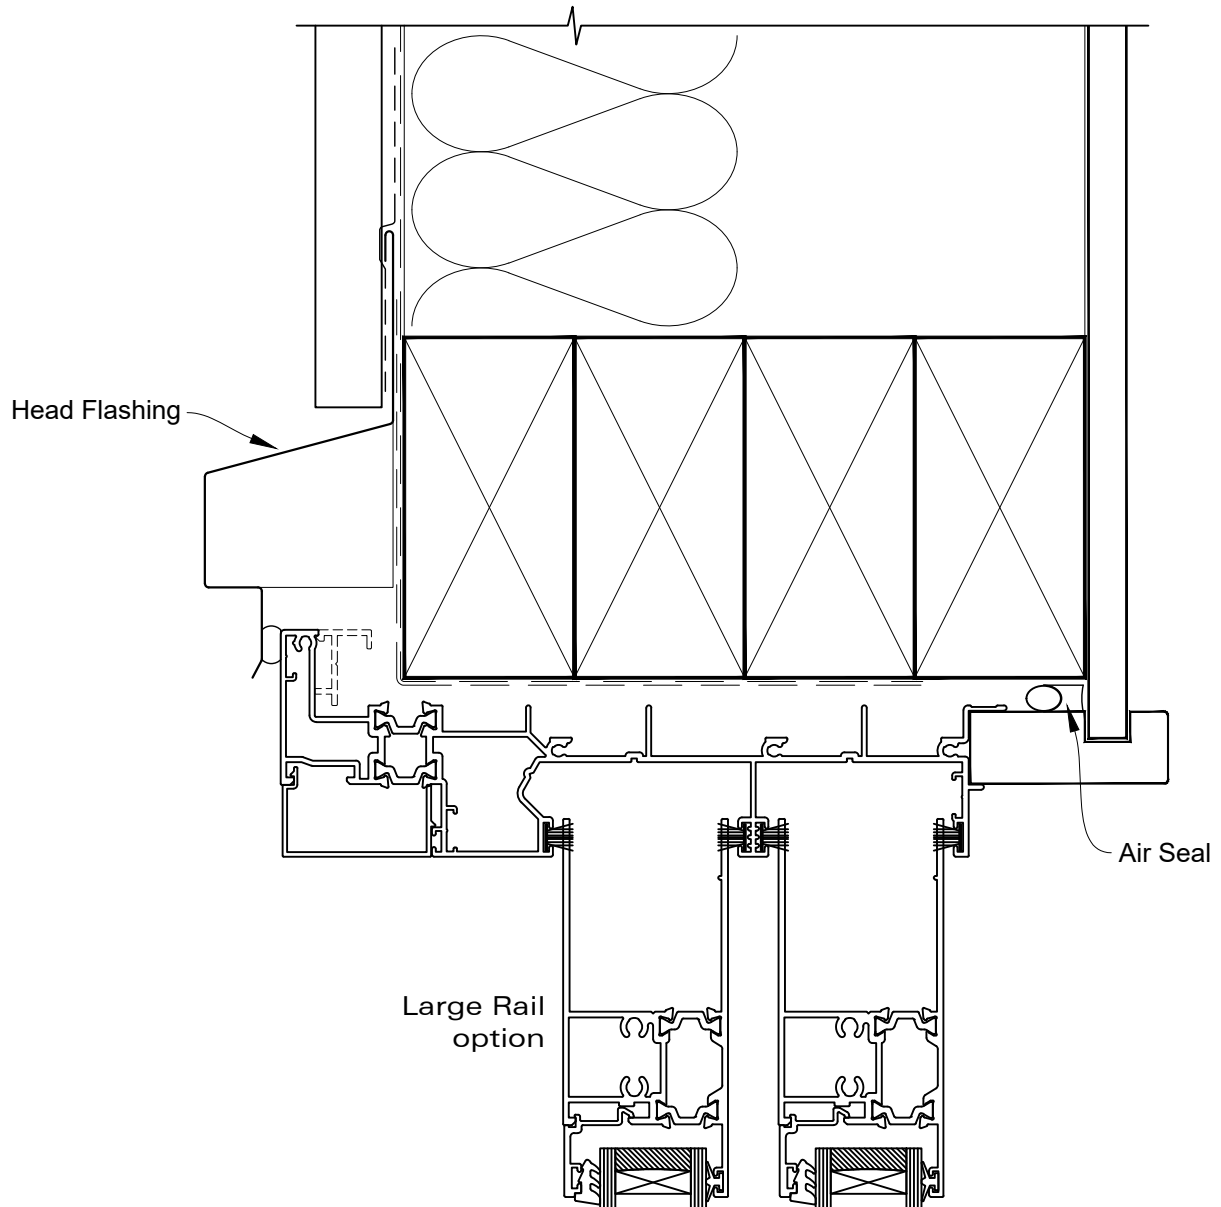

INSTALLATION DETAIL - RESIDENTIAL THERMAL HEART SLIDING DOOR ON PROFILE METAL CAVITY CONSTRUCTION

Date: 01.04.22

Scale: 1:2

CAD Ref.: TRMDPM-CH

INSTALLATION DETAIL - RESIDENTIAL THERMAL HEART SLIDING DOOR ON PROFILE METAL CAVITY CONSTRUCTION

Date: 01.04.22

Scale: 1:2

CAD Ref.: TRMDPM-CJ

INSTALLATION DETAIL - RESIDENTIAL THERMAL HEART SLIDING DOOR ON PROFILE METAL CAVITY CONSTRUCTION

Date: 01.04.22

Scale: 1:2

CAD Ref.: TRMDPM-CS

INSTALLATION DETAIL - RESIDENTIAL THERMAL HEART SLIDING DOOR ON PROFILE METAL CAVITY CONSTRUCTION

Date: 01.04.22

Scale: 1:2

CAD Ref.: TRMDPM-CS2

**INSTALLATION DETAIL - RESIDENTIAL THERMAL HEART
SLIDING DOOR ON PROFILE METAL
DIRECT FIXED CLADDING**

Date: 01.04.22

Scale: 1:2

CAD Ref.: TRMDPM-DH

INSTALLATION DETAIL - RESIDENTIAL THERMAL HEART SLIDING DOOR ON PROFILE METAL DIRECT FIXED CLADDING

Date: 01.04.22

Scale: 1:2

CAD Ref.: TRMDPM-DJ

INSTALLATION DETAIL - RESIDENTIAL THERMAL HEART SLIDING DOOR ON PROFILE METAL DIRECT FIXED CLADDING

Date: 01.04.22

Scale: 1:2

CAD Ref.: TRMDPM-DS

INSTALLATION DETAIL - RESIDENTIAL THERMAL HEART SLIDING DOOR ON PROFILE METAL DIRECT FIXED CLADDING