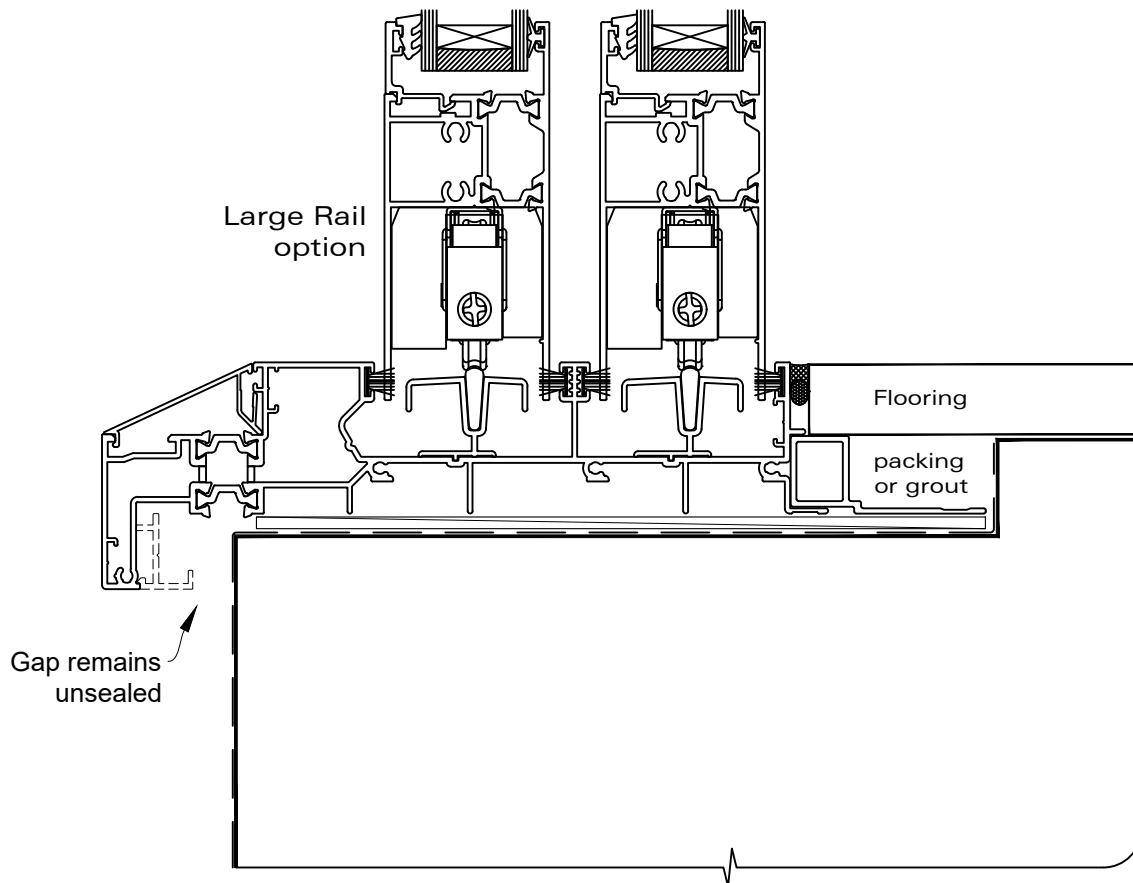

INSTALLATION DETAIL - RESIDENTIAL THERMAL HEART SLIDING DOOR ON PROFILE METAL CAVITY CONSTRUCTION

Date: 01.04.22

Scale: 1:2

CAD Ref.: TRMDPM-CH

INSTALLATION DETAIL - RESIDENTIAL THERMAL HEART SLIDING DOOR ON PROFILE METAL CAVITY CONSTRUCTION

Date: 01.04.22

Scale: 1:2

CAD Ref.: TRMDPM-CS2

**INSTALLATION DETAIL - RESIDENTIAL THERMAL HEART
SLIDING DOOR ON PROFILE METAL
DIRECT FIXED CLADDING**

Date: 01.04.22

Scale: 1:2

CAD Ref.: TRMDPM-DH

INSTALLATION DETAIL - RESIDENTIAL THERMAL HEART SLIDING DOOR ON PROFILE METAL DIRECT FIXED CLADDING

Date: 01.04.22

Scale: 1:2

CAD Ref.: TRMDPM-DJ

INSTALLATION DETAIL - RESIDENTIAL THERMAL HEART SLIDING DOOR ON PROFILE METAL DIRECT FIXED CLADDING

Date: 01.04.22

Scale: 1:2

CAD Ref.: TRMDPM-DS

INSTALLATION DETAIL - RESIDENTIAL THERMAL HEART SLIDING DOOR ON PROFILE METAL DIRECT FIXED CLADDING