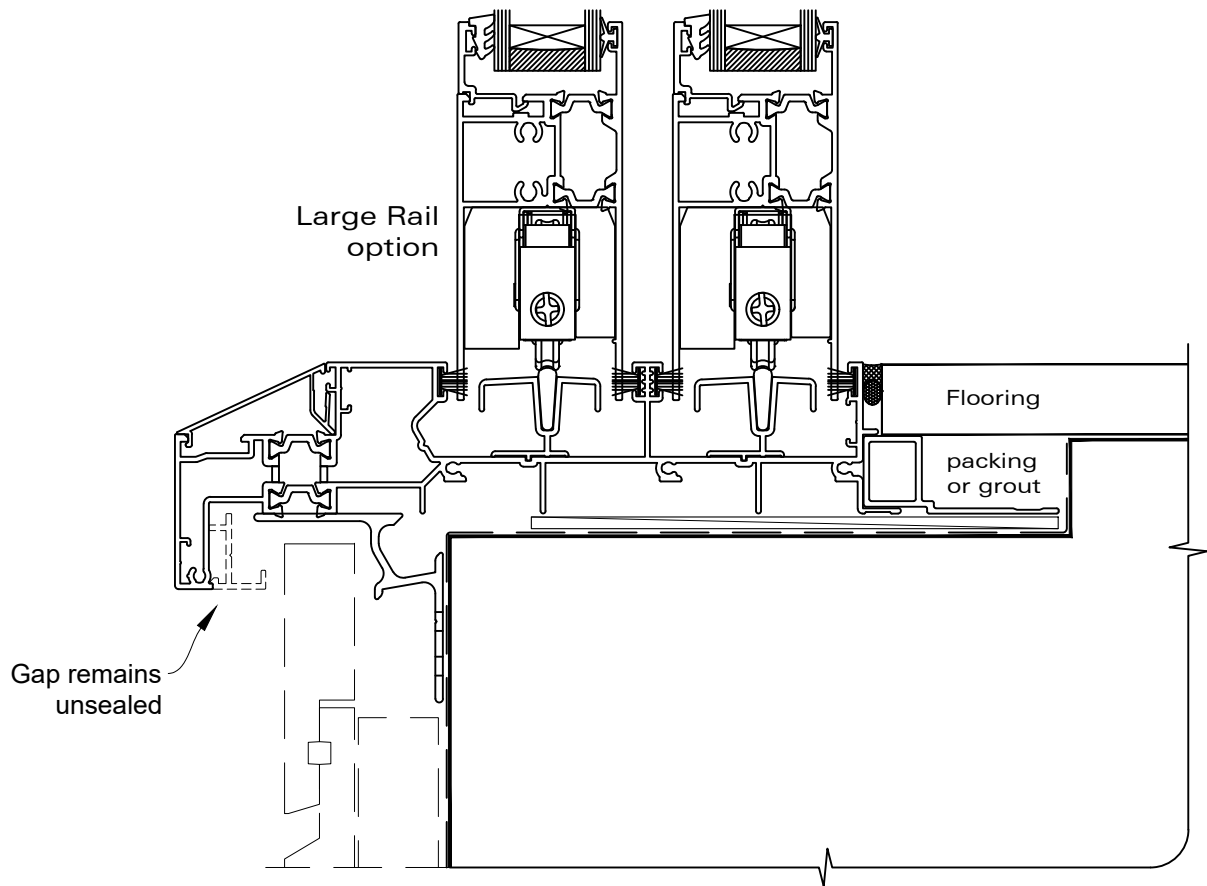

INSTALLATION DETAIL - RESIDENTIAL THERMAL HEART SLIDING DOOR ON RUSTICATED WEATHERBOARD CAVITY CONSTRUCTION

Date: 01.04.22

Scale: 1:2

CAD Ref.: TRMDRW-CS