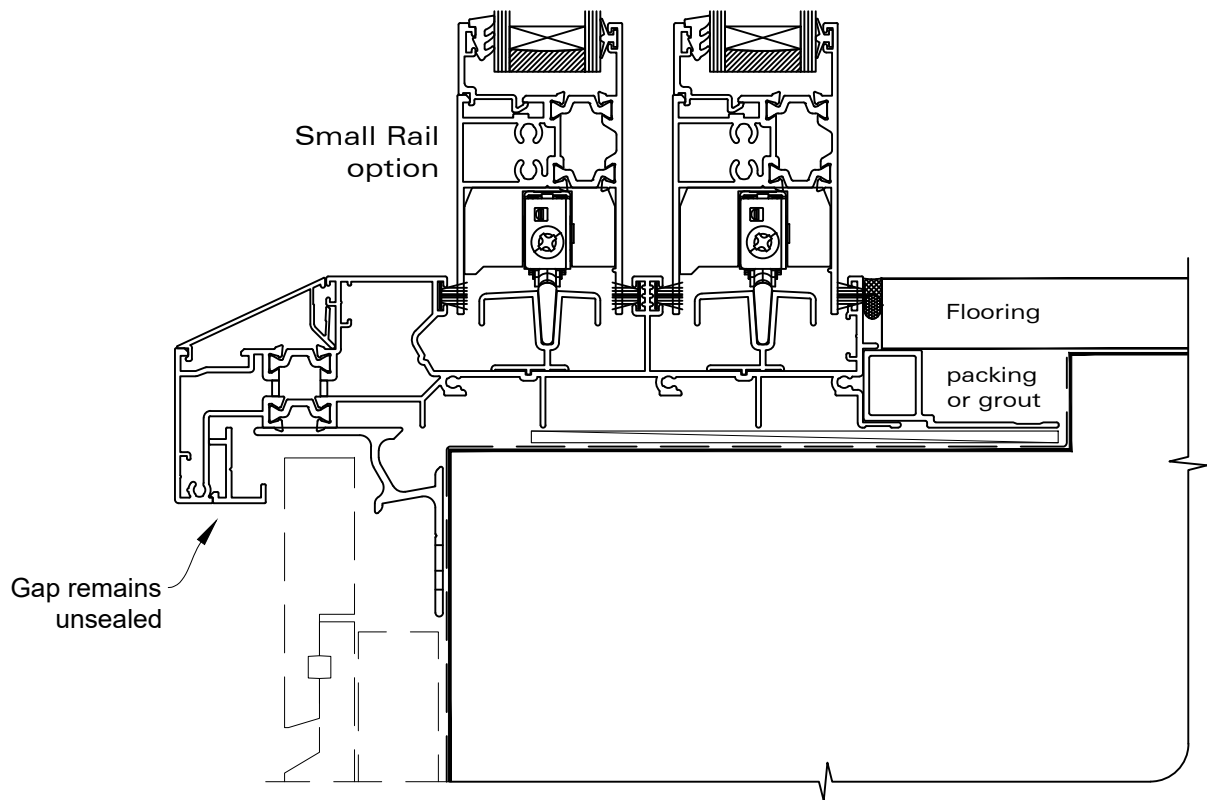

INSTALLATION DETAIL - RESIDENTIAL THERMAL HEART SLIDING DOOR ON RUSTICATED WEATHERBOARD CAVITY CONSTRUCTION

Date: 01.04.22

Scale: 1:2

CAD Ref.: TRMDRW-CS2