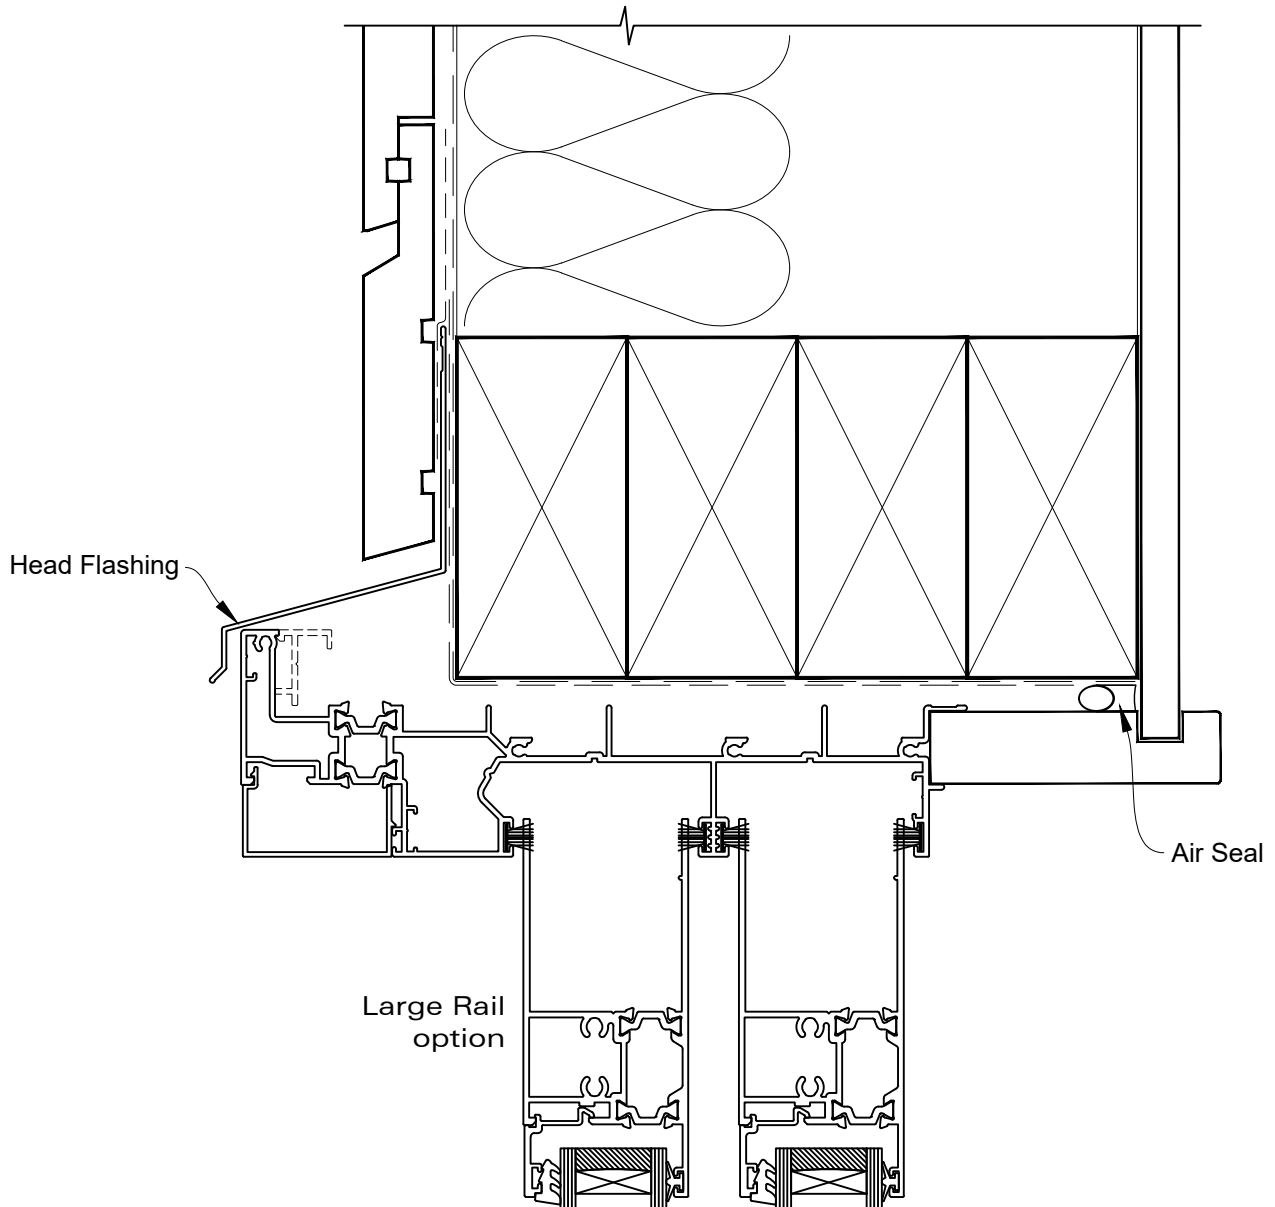

INSTALLATION DETAIL - RESIDENTIAL THERMAL HEART SLIDING DOOR ON RUSTICATED WEATHERBOARD DIRECT FIXED CLADDING

Date: 01.04.22

Scale: 1:2

CAD Ref.: TRMDRW-DH