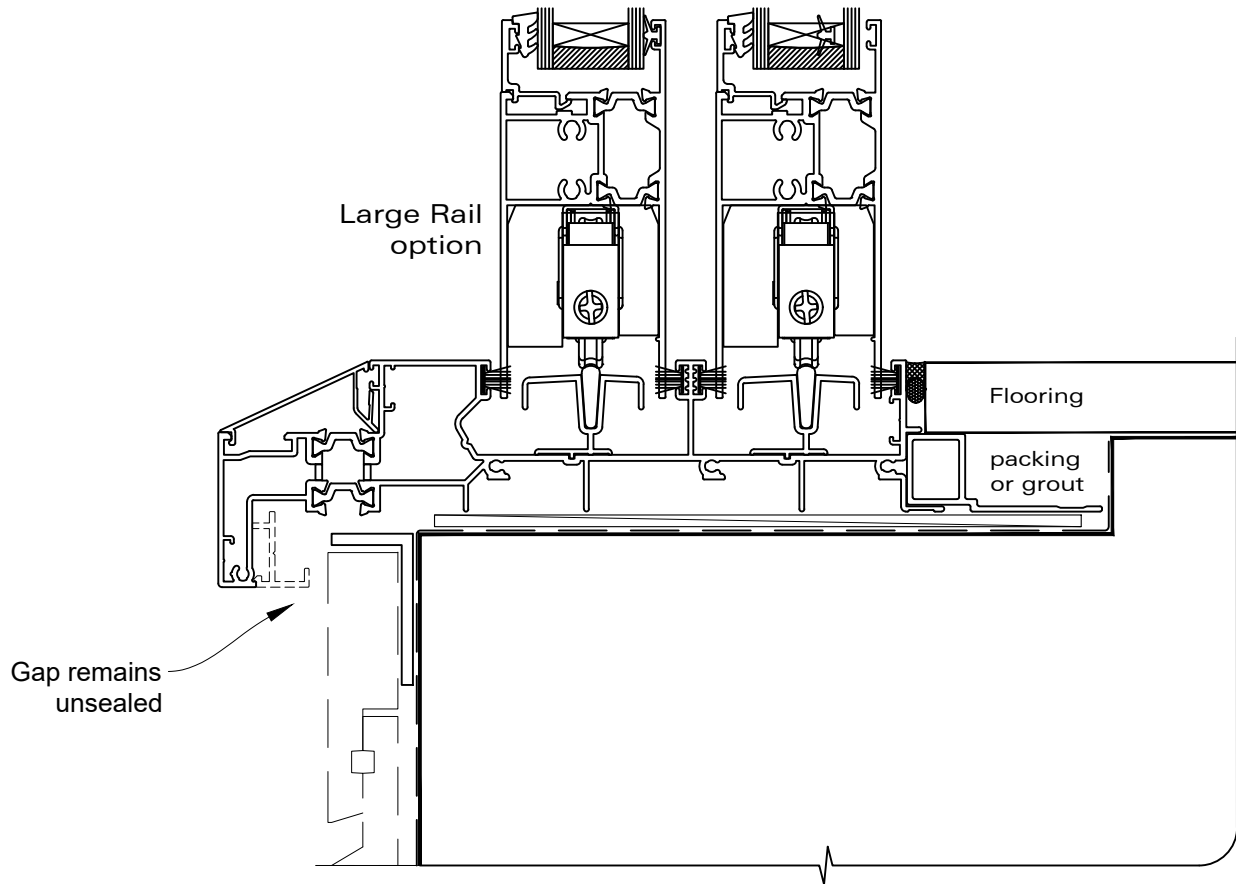

INSTALLATION DETAIL - RESIDENTIAL THERMAL HEART SLIDING DOOR ON RUSTICATED WEATHERBOARD DIRECT FIXED CLADDING

Date: 01.04.22

Scale: 1:2

CAD Ref.: TRMDRW-DS