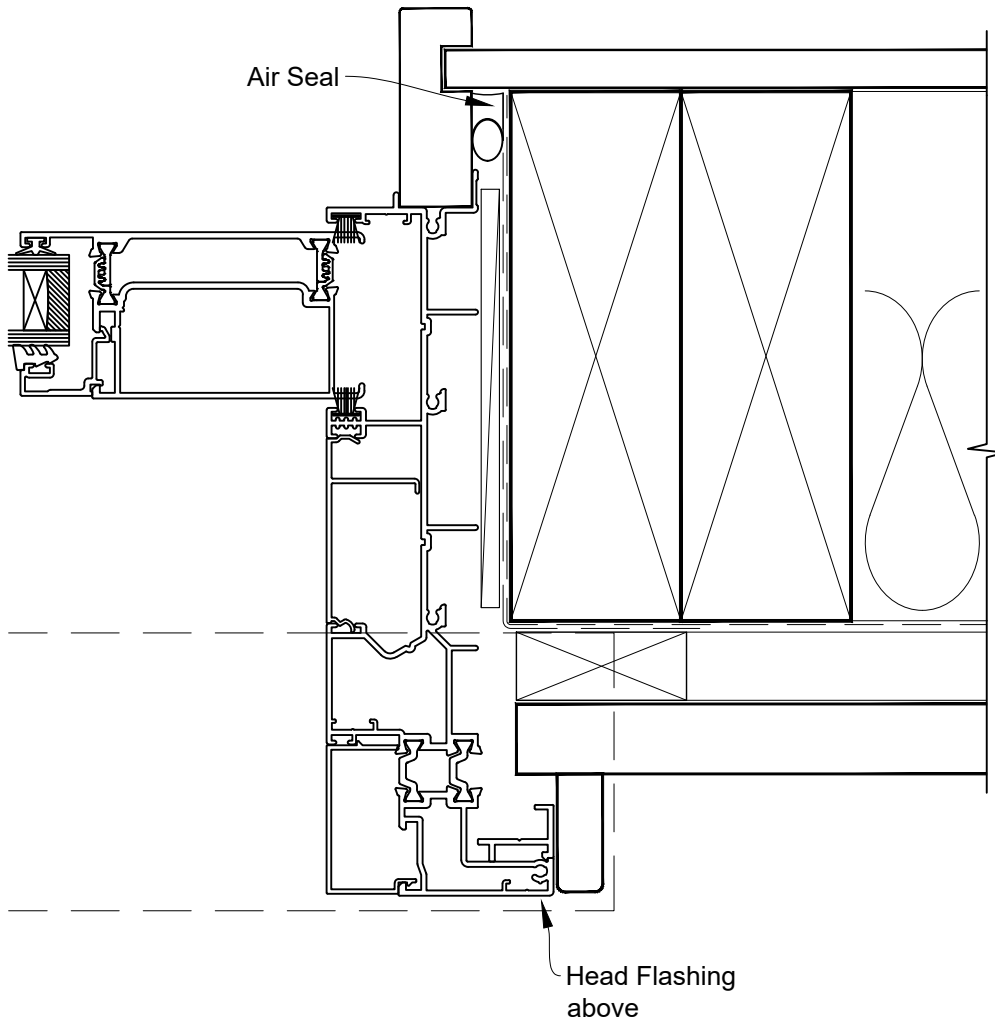

# INSTALLATION DETAIL - RESIDENTIAL THERMAL HEART SLIDING DOOR ON RUSTICATED WEATHERBOARD CAVITY CONSTRUCTION

Date: 01.04.22

Scale: 1:2

CAD Ref.: TRMDRW-CH

# INSTALLATION DETAIL - RESIDENTIAL THERMAL HEART SLIDING DOOR ON RUSTICATED WEATHERBOARD CAVITY CONSTRUCTION

Date: 01.04.22

Scale: 1:2

CAD Ref.: TRMDRW-CJ

# INSTALLATION DETAIL - RESIDENTIAL THERMAL HEART SLIDING DOOR ON RUSTICATED WEATHERBOARD CAVITY CONSTRUCTION

Date: 01.04.22

Scale: 1:2

CAD Ref.: TRMDRW-CS