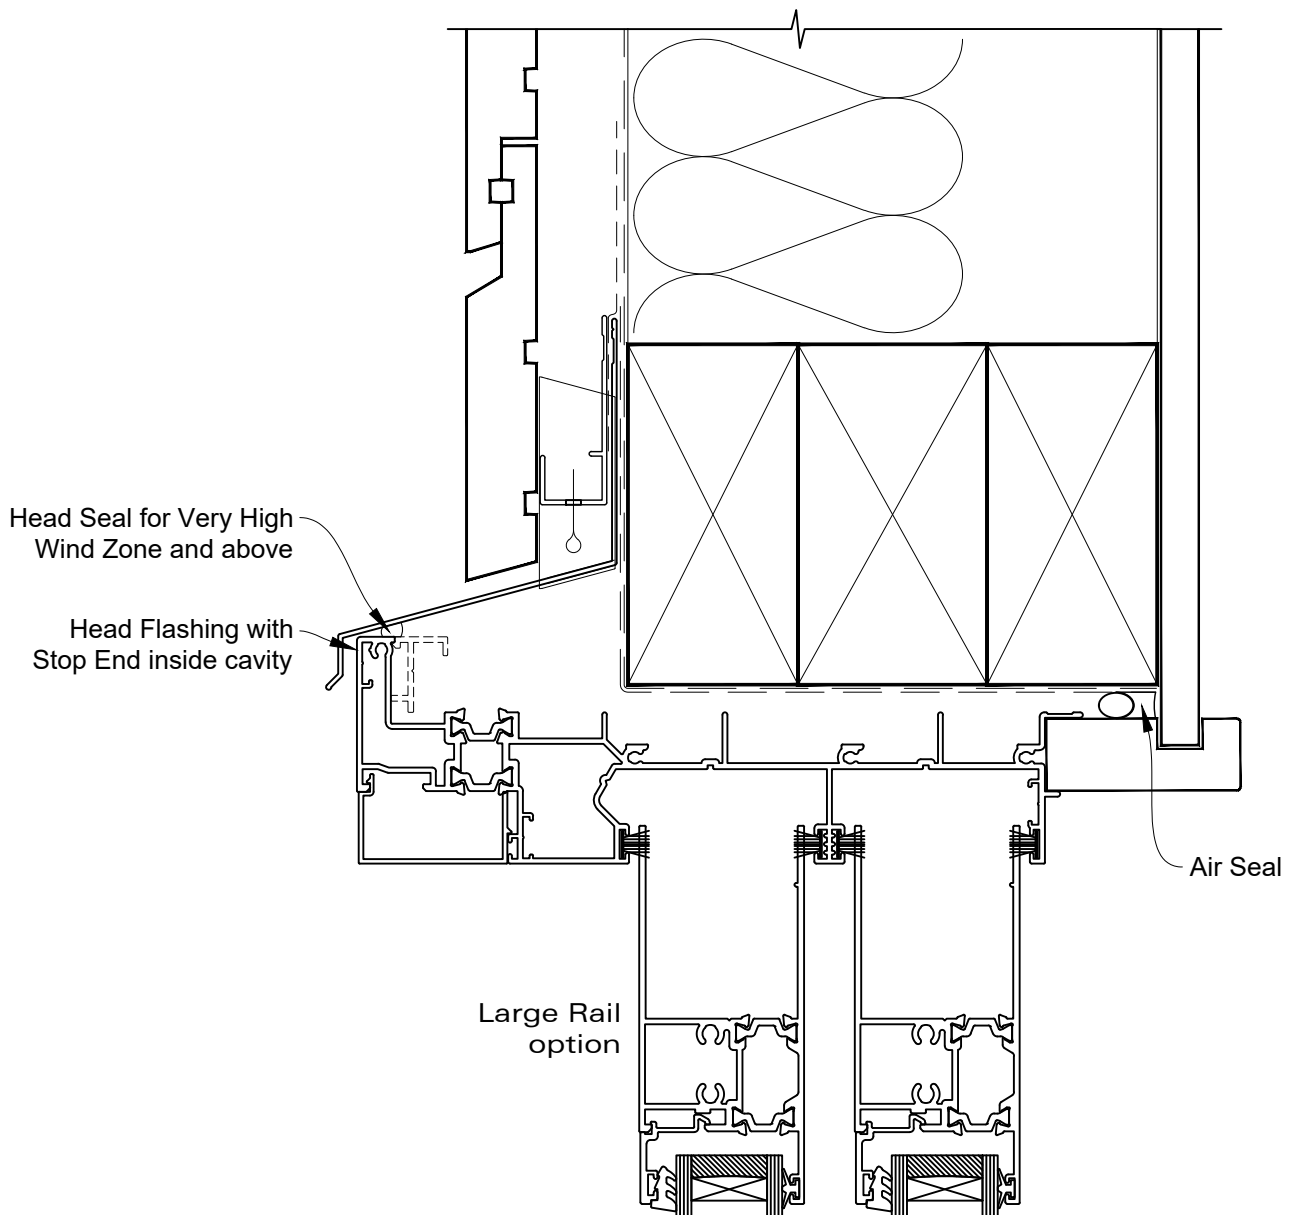

# INSTALLATION DETAIL - RESIDENTIAL THERMAL HEART SLIDING DOOR ON RUSTICATED WEATHERBOARD CAVITY CONSTRUCTION

Date: 01.04.22

Scale: 1:2

CAD Ref.: TRMDRW-CH

# INSTALLATION DETAIL - RESIDENTIAL THERMAL HEART SLIDING DOOR ON RUSTICATED WEATHERBOARD CAVITY CONSTRUCTION

Date: 01.04.22

Scale: 1:2

CAD Ref.: TRMDRW-CJ