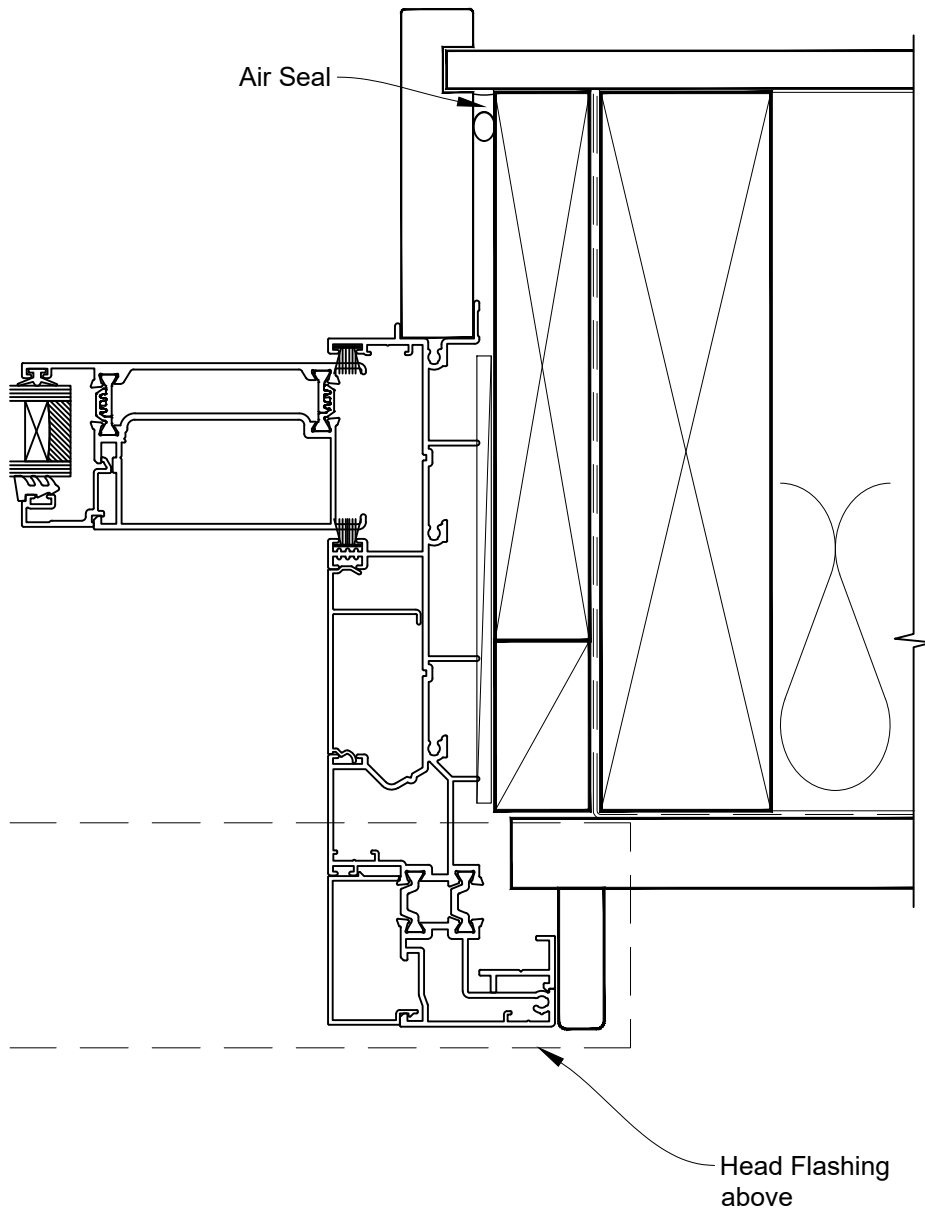

INSTALLATION DETAIL - RESIDENTIAL THERMAL HEART SLIDING DOOR ON RUSTICATED WEATHERBOARD DIRECT FIXED CLADDING

Date: 01.04.22

Scale: 1:2

CAD Ref.: TRMDRW-DJ