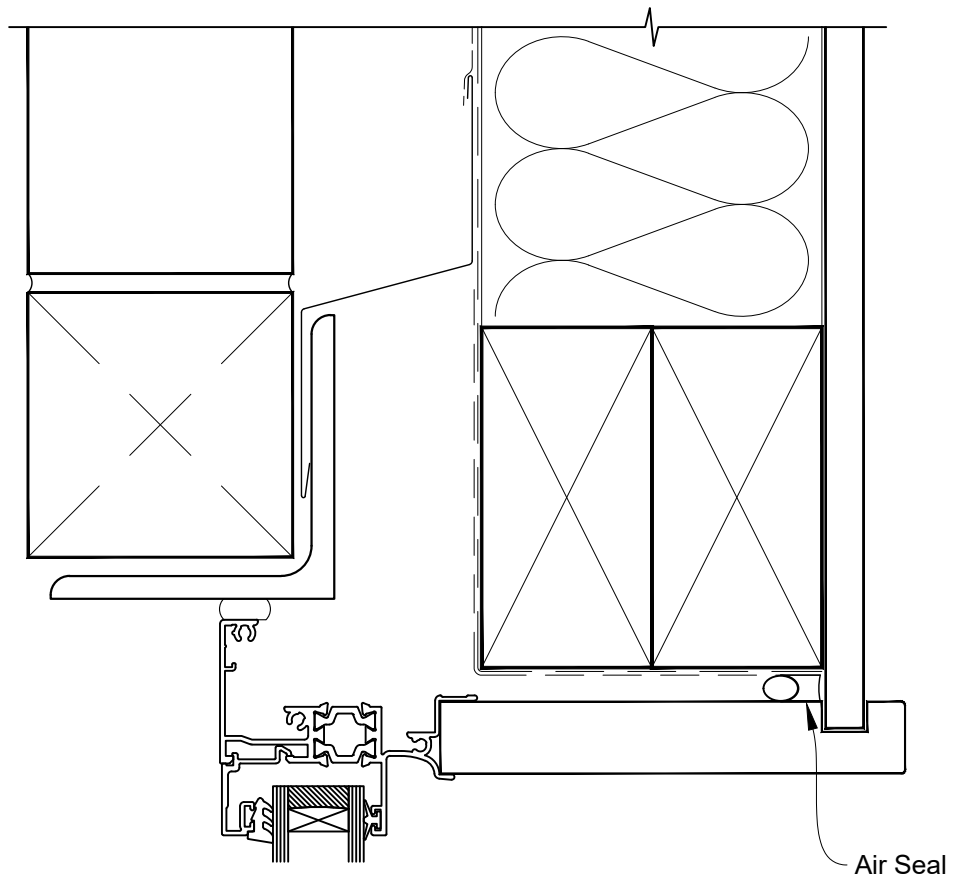

# INSTALLATION DETAIL - RESIDENTIAL THERMAL HEART AWNING WINDOW ON BRICK VENEER CAVITY CONSTRUCTION

Date: 01.04.22

Scale: 1:2

CAD Ref.: TRAWBV-CH

# INSTALLATION DETAIL - RESIDENTIAL THERMAL HEART AWNING WINDOW ON BRICK VENEER CAVITY CONSTRUCTION

Date: 01.04.22

Scale: 1:2

CAD Ref.: TRAWBV-CJ