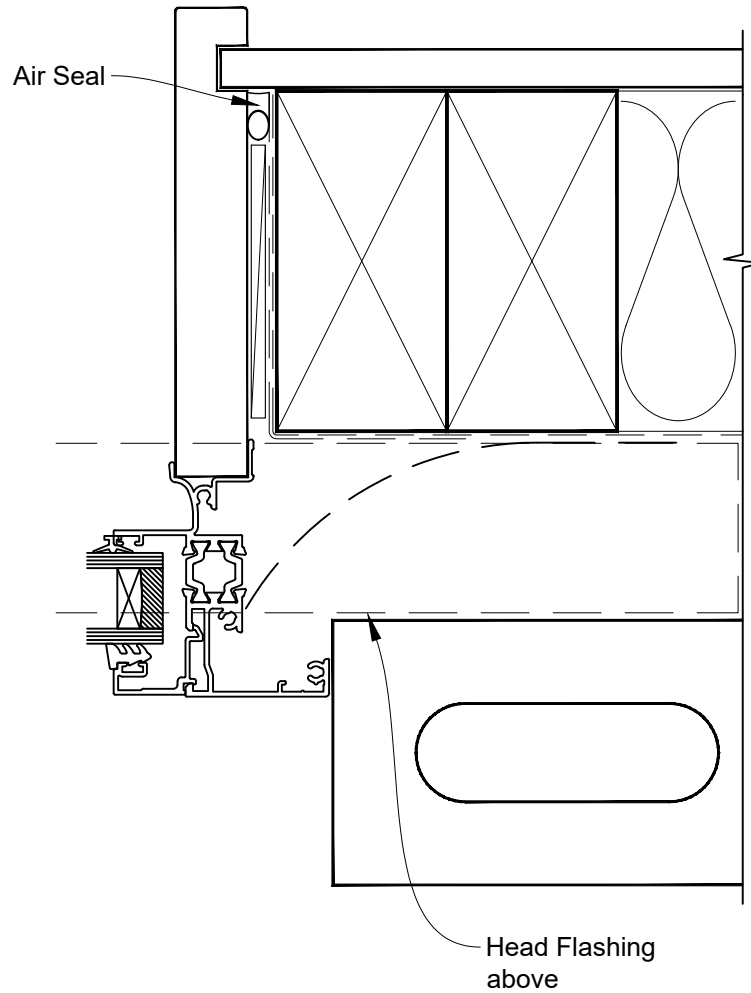

INSTALLATION DETAIL - RESIDENTIAL THERMAL HEART AWNING WINDOW ON BRICK VENEER CAVITY CONSTRUCTION

Date: 01.04.22

Scale: 1:2

CAD Ref.: TRAWBV-CJ