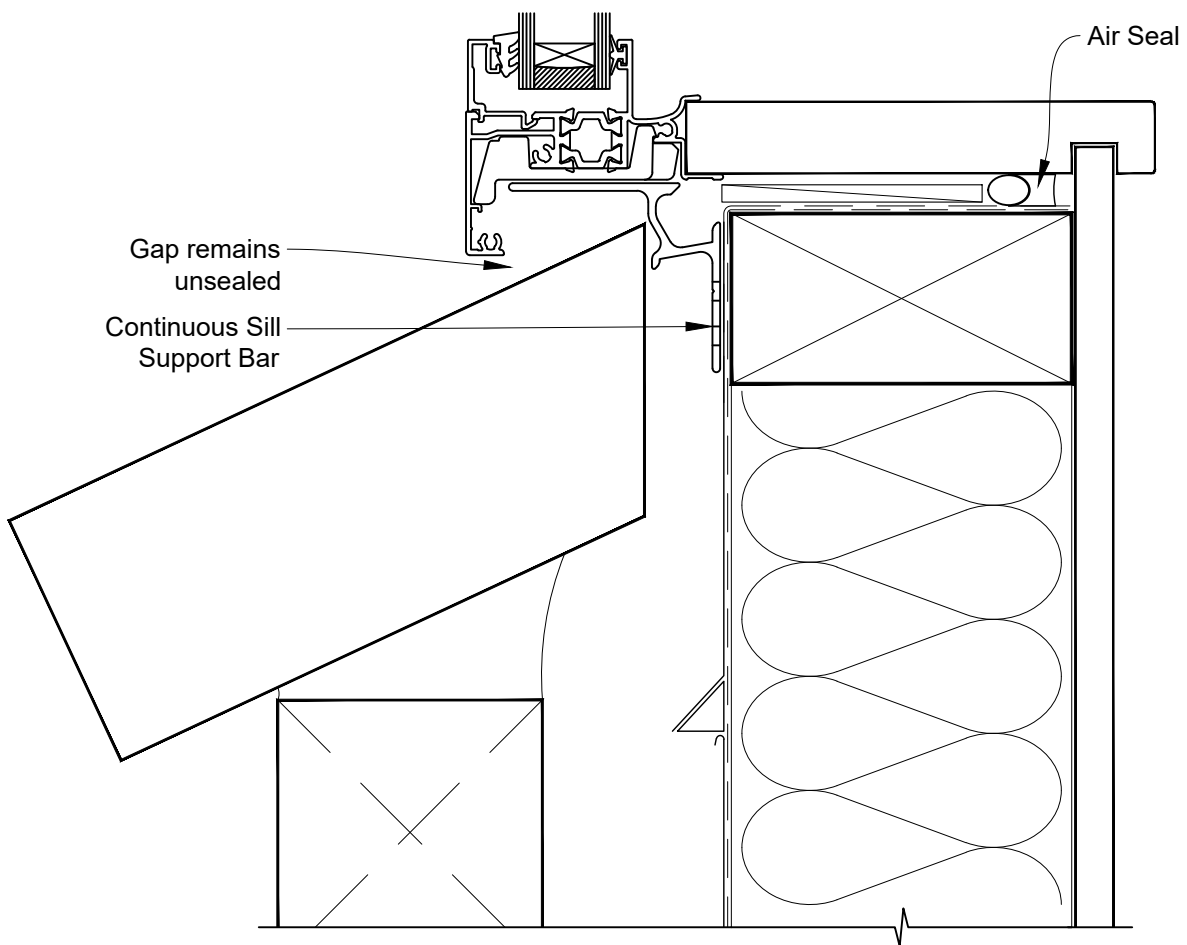

# INSTALLATION DETAIL - RESIDENTIAL THERMAL HEART AWNING WINDOW ON BRICK VENEER CAVITY CONSTRUCTION

Date: 01.04.22

Scale: 1:2

CAD Ref.: TRAWBV-CJ

# INSTALLATION DETAIL - RESIDENTIAL THERMAL HEART AWNING WINDOW ON BRICK VENEER CAVITY CONSTRUCTION

Date: 01.04.22

Scale: 1:2

CAD Ref.: TRAWBV-CS