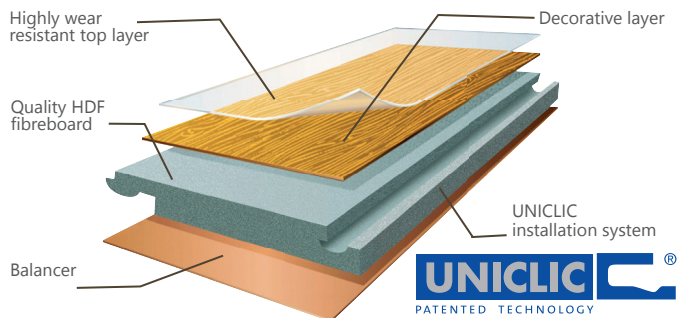

EURO DELUXE

ARRANGE A SAMPLE NOW

📞 09 308 7948

Distributed in New Zealand by Woodland Lifestyle
+64 9 308 7948 | hello@woodlandlifestyle.com
woodlandlifestyle.com

EURO DELUXE

MADE IN BELGIUM

LAMINATE
FLOORING
WITH A NATURAL
LOOK AND FEEL

ARRANGE A SAMPLE NOW 📞 09 308 7948

Euro Deluxe is a versatile flooring choice for all areas of the home.

WHY CHOOSE A EURO DELUXE FLOOR?

Euro Deluxe laminate floors are produced in Belgium using the best raw materials and production processes.

For increased peace of mind, Euro Deluxe flooring is treated with AquaProtect, a cutting edge process that provides water resistance to your flooring, making it suitable for use in wet spaces like bathrooms and high spill areas.

PRODUCT SPECIFICATIONS

Thickness	8mm	V-groove	4 sides
Width	192mm	m ² /Pack	2.179
Length	1261mm	Repeat Pattern	10 Planks
Planks per pack	9	Wet Warranty	3 years

Kitchen

Bedroom

Living

Light Commercial

Bathroom & Laundry