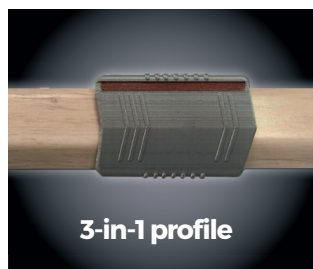

BLACK OAK STY00148

vitality

Lungo Range

The long and broad planks in the Vitality Lungo range create a sense of extra space. The matt brushed structure and four-sided micro V-groove provide a pleasant atmosphere as well as added value to your interior.

Thickness	8mm	V-groove	4 sides
Width	240mm	m ² /Pack	3.444
Length	2050mm	Panel Repeat	8 Planks

vitality

Style Range

The Style collection has very realistic surface structures and a subtle 4-sided bevel. With the Uniclic click system, installation is easier than ever. Want to spill liquids without worries? Vitality Style Aqua Protect has a 100% water-resistant surface.

Thickness	8mm	V-groove	4 sides
Width	190.5mm	m ² /Pack	2.179
Length	1261mm	Panel Repeat	10 Planks

MATCHING ACCESSORIES

The colour and print variations in the original Vitality profiles are exactly the same as in Vitality laminate.

3-in-1 profile

3 applications in 1 single product
Delivered with cutter

1. Adaptor profile
1850 x 43.7 x 12.5 mm

2. Expansion profile
1850 x 33.4 x 10.5 mm

3. End profile
1850 x 33.4 x 12.5 mm

PLANK SIZE COMPARISON