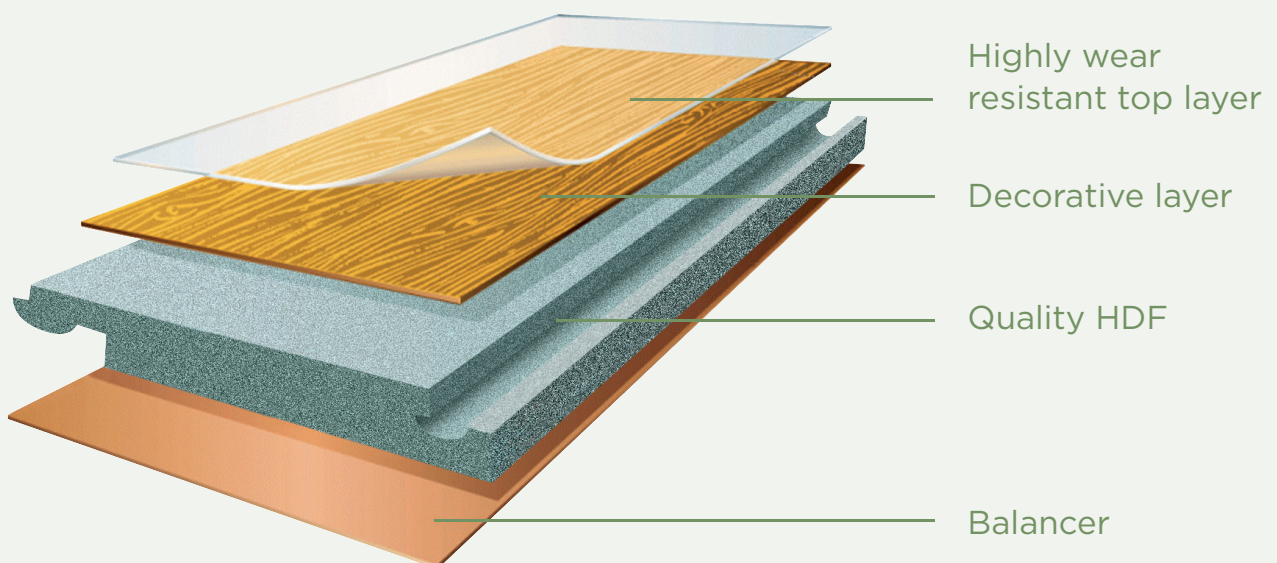

vitality

MADE IN BELGIUM

Quality Laminate Flooring Planks

Summer 2021

A Vitality floor is just what you need, the vitality range has everything you expect from quality laminate flooring.

Lungo features wide long planks for a luxurious feel while Style has a water resistant surface for your piece of mind.

The innovative clicksystems are your guarantee for ultimate ease of installation and years of enjoyment from your laminate floor.

WHY CHOOSE A VITALITY FLOOR?

The vitality collection offers a wide range of quality decors. Vitality Laminate floors are produced in Belgium using only the best raw materials and production processes. Both Lungo and Style are suitable for residential and light commercial applications.

BLACK OAK STY00148

vitality

Lungo Range

The long and broad planks in the Vitality Lungo range create a sense of extra space. The matt brushed structure and four-sided micro V-groove provide a pleasant atmosphere as well as added value to your interior.

Thickness	8mm	V-groove	4 sides
Width	240mm	m ² /Pack	3.444
Length	2050mm	Panel Repeat	8 Planks

vitality

Style Range

The Style collection has very realistic surface structures and a subtle 4-sided bevel. With the Uniclic click system, installation is easier than ever. Want to spill liquids without worries? Vitality Style Aqua Protect has a 100% water-resistant surface.