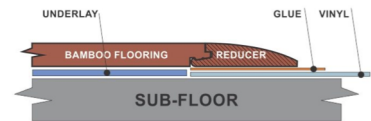

Accessories

Expansion Cover

Size: 1830x45x15

Available in four colours: Natural, Coffee, Stoke and Schist.

Stair Nosing

Size: 1830x90x14

Available in four colours: Natural, Coffee, Stoke and Schist.

Reducer

Size: 1830x45x14

Available in four colours: Natural, Coffee, Stoke and Schist.

Skirting

Size: 1830x92x14

Available in four colours: Natural, Coffee, Stoke and Schist.