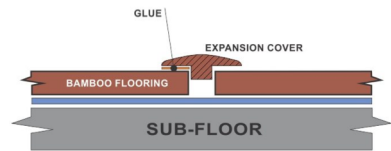

Accessories

Expansion Cover

Size: 1830x45x15

Available in four colours: Natural, Coffee, Stoke and Schist.

Stair Nosing

Size: 1830x90x14

Available in four colours: Natural, Coffee, Stoke and Schist.

Reducer

Size: 1830x45x14

Available in four colours: Natural, Coffee, Stoke and Schist.

Skirting

Size: 1830x92x14

Available in four colours: Natural, Coffee, Stoke and Schist.