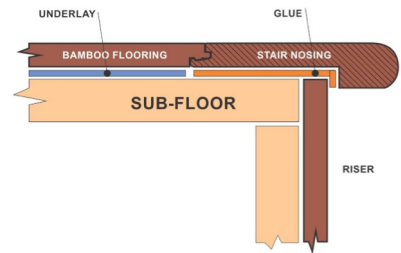

Accessories

Expansion Cover

Size: 1830x45x15

Available in four colours: Natural, Coffee, Stoke and Schist.

Stair Nosing

Size: 1830x90x14

Available in four colours: Natural, Coffee, Stoke and Schist.

Reducer

Size: 1830x45x14

Available in four colours: Natural, Coffee, Stoke and Schist.

Skirting

Size: 1830x92x14

Available in four colours: Natural, Coffee, Stoke and Schist.