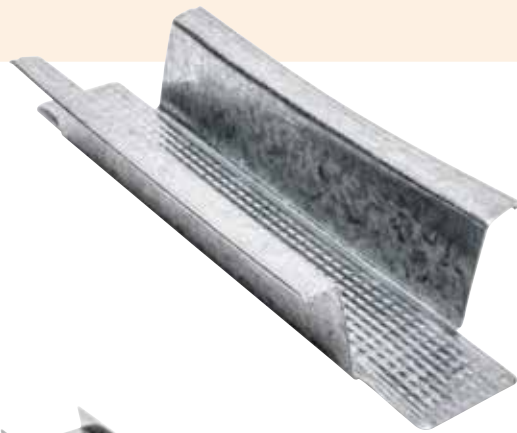

SRP™ CEILING PRODUCT RANGE

16mm BATTEN

Low profile, suitable for apartments, offices and house ceilings. Face width is 38mm and can be Direct fixed or combines with the Top Cross rail and TCR clip to form a suspended ceiling.

Stock lengths – 3.6, 4.8, 6M

28mm BATTEN

Medium height. Suitable for larger spans, face width is 38mm and can be direct fixed or combined with TCR and TCR clip to form a suspended ceiling system.

Stock lengths – 3.6 & 4.8M

35mm BATTEN

A robust profile that matches up to the ribbon plate thickness of house framing. This product has a generous face width of 38mm.

Stock lengths are 3.6, 4.8,6M

35mm NOTCHED BATTEN

A robust profile that matches up to the ribbon plate thickness of house framing. This product has a generous face width of 38mm.

Notched Batten can be cut to length with a standard tongue of 25mm either end

38 X 12mm STRONGBACK CHANNEL

Combines with 22mm Batten and furring strap to make a suspended ceiling.

Stock lengths – 3.6, 4.8M