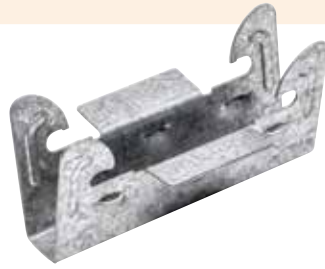

35mm BATTEN

A robust profile that matches up to the ribbon plate thickness of house framing. This product has a generous face width of 38mm.

Stock lengths are 3.6, 4.8,6M

35mm NOTCHED BATTEN

A robust profile that matches up to the ribbon plate thickness of house framing. This product has a generous face width of 38mm.

Notched Batten can be cut to length with a standard tongue of 25mm either end

38 X 12mm STRONGBACK CHANNEL

Combines with 22mm Batten and furring strap to make a suspended ceiling.

Stock lengths – 3.6, 4.8M

26 X 21mm TCR

Combines with 16mm and 28mm Batten to form a suspended ceiling system.

Stock lengths – 3.6, 4.8M

TCR CLIP**FURRING STRAP CLIP**

Works to combine 22mm Batten and Strongback to form a suspended ceiling system.

**16/28mm DIRECT FIX CLIP**

Offering a 19mm of slot adjustment the 16/28mm clip combines with 16mm or 28mm Batten for direct fixing.

**22/35mm DIRECT FIX CLIP**

Offering 25mm of slot adjustment the 22/35 clip combines with the 22mm or 35mm Batten for direct fixing.