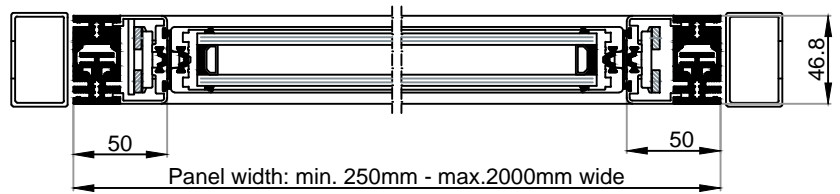

VENTÜER TECHNICAL DATA SHEET

VERTICAL SECTION

HORIZONTAL SECTION

HAHN-S9iVT

LOUVRE WINDOW
HAHN-S9iVT
 FIXED TO STEEL FRAME

VENTÜER
 High-Performance Building Ventilation

P: +64 9 973 3616
 W: ventuer.co.nz
 © 2019 All rights reserved