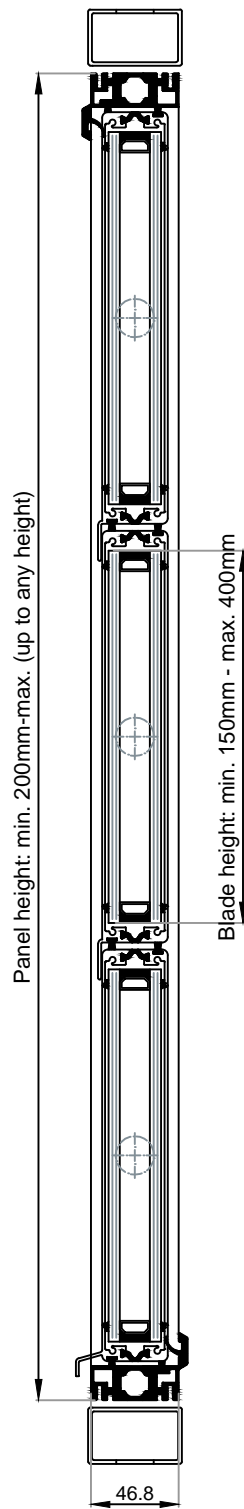

VENTÜER TECHNICAL DATA SHEET

VERTICAL SECTION

HORIZONTAL SECTION

HAHN-S9iVT

LOUVRE WINDOW
HAHN-S9iVT
 FIXED TO STEEL FRAME

VENTÜER
 High-Performance Building Ventilation

P: +64 9 973 3616
 W: ventuer.co.nz
 © 2019 All rights reserved

Scale: NTS
 Date: 29/03/2019

HAHN-S9iVT Ver.1