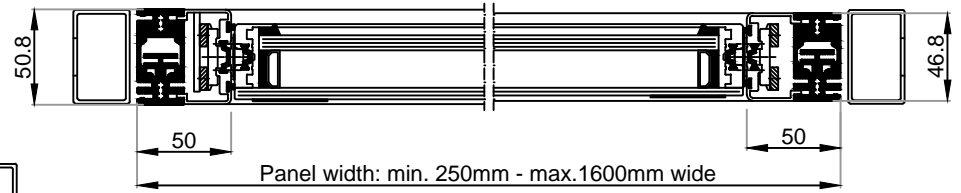

VENTÜER TECHNICAL DATA SHEET

HORIZONTAL SECTION

FOR 34er GLASS
WITH 6er GLASS
OUTSIDE
-VERTICAL SECTION

FOR 32er GLASS
WITH 4er GLASS
OUTSIDE
-VERTICAL SECTION

HAHN-S9iVA

LOUVRE WINDOW
HAHN-S9iVA
FIXED TO STEEL FRAME