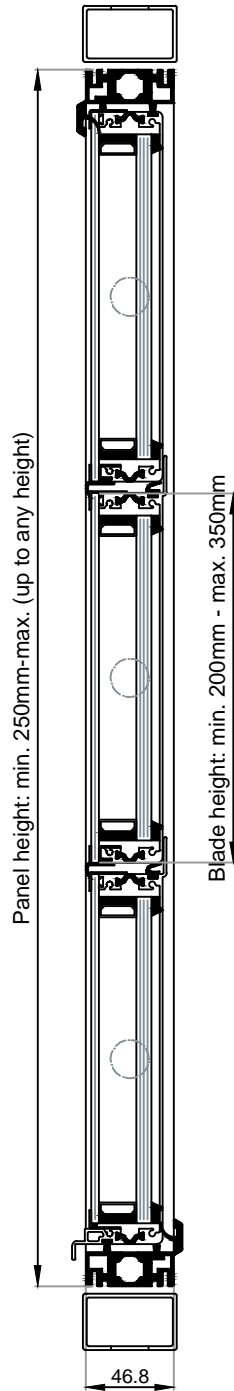

VENTÜER TECHNICAL DATA SHEET

HORIZONTAL SECTION

FOR 34er GLASS
WITH 6er GLASS
OUTSIDE
-VERTICAL SECTION

FOR 32er GLASS
WITH 4er GLASS
OUTSIDE
-VERTICAL SECTION

HAHN-S9iVA

LOUVRE WINDOW
HAHN-S9iVA
FIXED TO STEEL FRAME