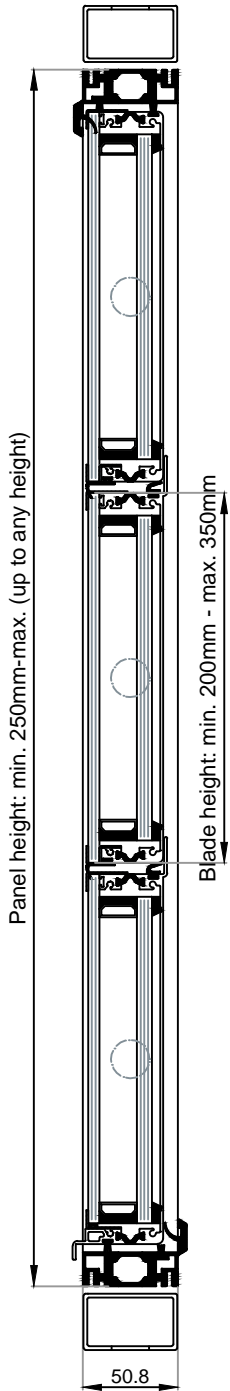

VENTÜER TECHNICAL DATA SHEET

HORIZONTAL SECTION

FOR 34er GLASS
WITH 6er GLASS
OUTSIDE
-VERTICAL SECTION

FOR 32er GLASS
WITH 4er GLASS
OUTSIDE
-VERTICAL SECTION

HAHN-S9iVA

LOUVRE WINDOW
HAHN-S9iVA
FIXED TO STEEL FRAME