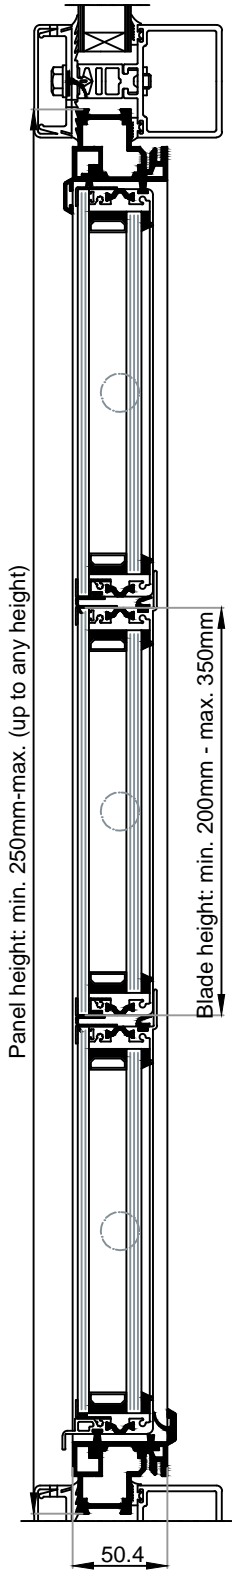

VENTÜER TECHNICAL DATA SHEET

HORIZONTAL SECTION

FOR 34er GLASS
WITH 6er GLASS
OUTSIDE
-VERTICAL SECTION

FOR 32er GLASS
WITH 4er GLASS
OUTSIDE
-VERTICAL SECTION

HAHN-S9iVA

LOUVRE WINDOW
HAHN-S9iVA
FIXED TO STEEL FRAME