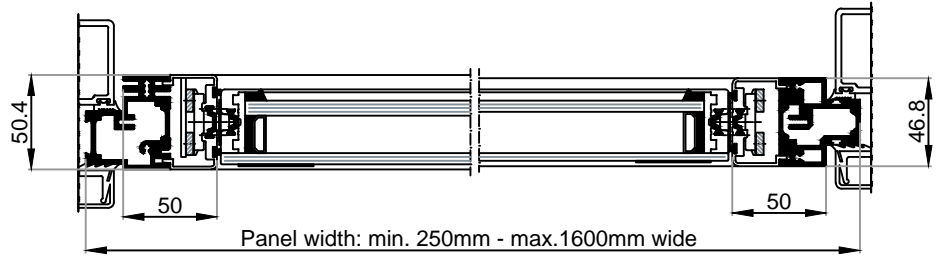

VENTÜER TECHNICAL DATA SHEET

HORIZONTAL SECTION

FOR 34er GLASS
WITH 6er GLASS
OUTSIDE
-VERTICAL SECTION

FOR 32er GLASS
WITH 4er GLASS
OUTSIDE
-VERTICAL SECTION

HAHN-S9iVA

LOUVRE WINDOW
HAHN-S9iVA
FIXED TO STEEL FRAME