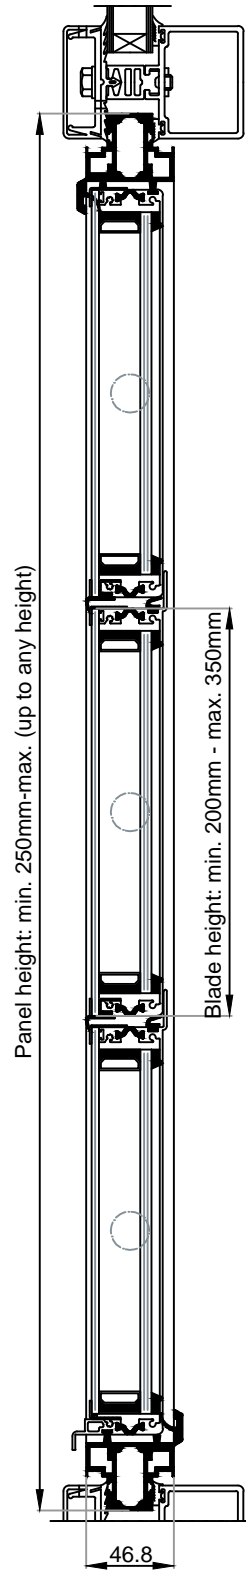

VENTÜER TECHNICAL DATA SHEET

HORIZONTAL SECTION

FOR 34er GLASS
WITH 6er GLASS
OUTSIDE
-VERTICAL SECTION

FOR 32er GLASS
WITH 4er GLASS
OUTSIDE
-VERTICAL SECTION

HAHN-S9iVA

LOUVRE WINDOW
HAHN-S9iVA
FIXED TO STEEL FRAME