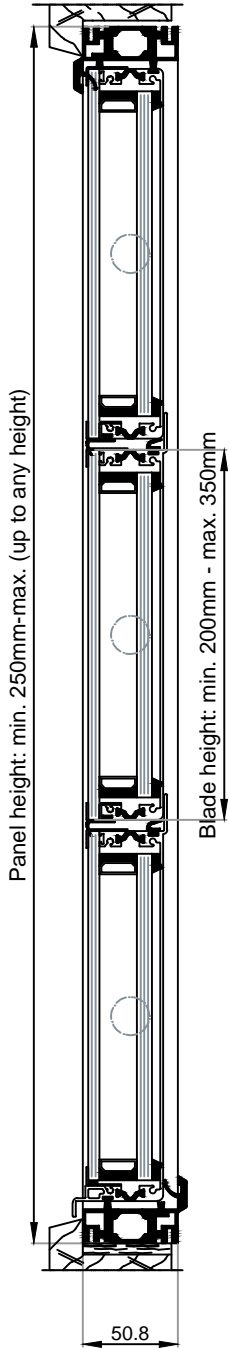

VENTÜER TECHNICAL DATA SHEET

HORIZONTAL SECTION

FOR 34er GLASS
WITH 6er GLASS
OUTSIDE
-VERTICAL SECTION

FOR 32er GLASS
WITH 4er GLASS
OUTSIDE
-VERTICAL SECTION

HAHN-S9iVA

LOUVRE WINDOW
HAHN-S9iVA
FIXED TO TIMBER FRAME