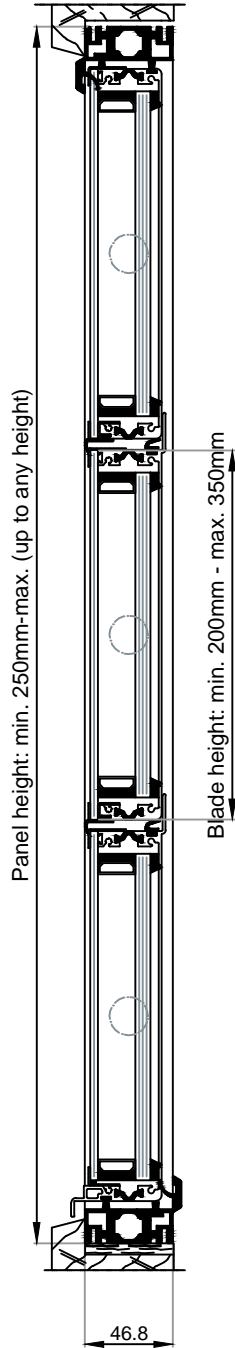

VENTÜER TECHNICAL DATA SHEET

HORIZONTAL SECTION

FOR 34er GLASS
WITH 6er GLASS
OUTSIDE
-VERTICAL SECTION

FOR 32er GLASS
WITH 4er GLASS
OUTSIDE
-VERTICAL SECTION

HAHN-S9iVA

LOUVRE WINDOW
HAHN-S9iVA
FIXED TO TIMBER FRAME