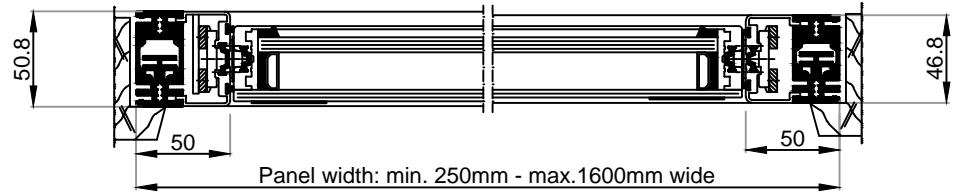

VENTÜER TECHNICAL DATA SHEET

HORIZONTAL SECTION

FOR 34er GLASS
WITH 6er GLASS
OUTSIDE
-VERTICAL SECTION

FOR 32er GLASS
WITH 4er GLASS
OUTSIDE
-VERTICAL SECTION

HAHN-S9iVA

LOUVRE WINDOW
HAHN-S9iVA
FIXED TO TIMBER FRAME