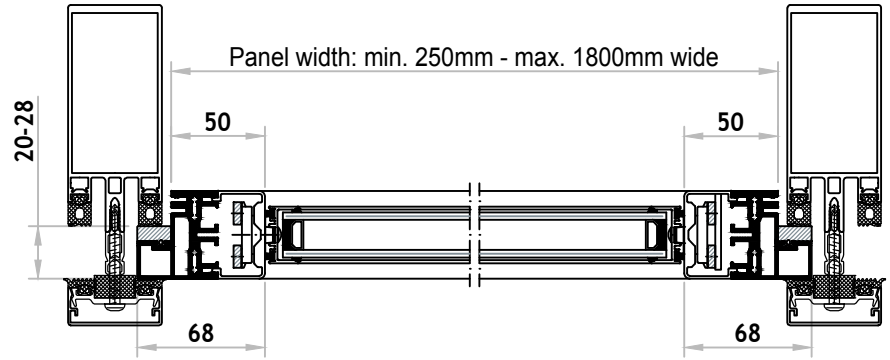

VENTÜER TECHNICAL DATA SHEET

HORIZONTAL SECTION

VERTICAL SECTION

HAHN-S9iV

VENTILATION LOUVRE
HAHN-S9iV
 FIXED TO WINDOW JOINERY

VENTÜER
 High-Performance Building Ventilation

P: +64 9 973 3616
 W: ventuer.co.nz
 © 2019 All rights reserved

Scale: 1 : 4
 Date: 29/03/2019

HAHN-S9iV Ver.1