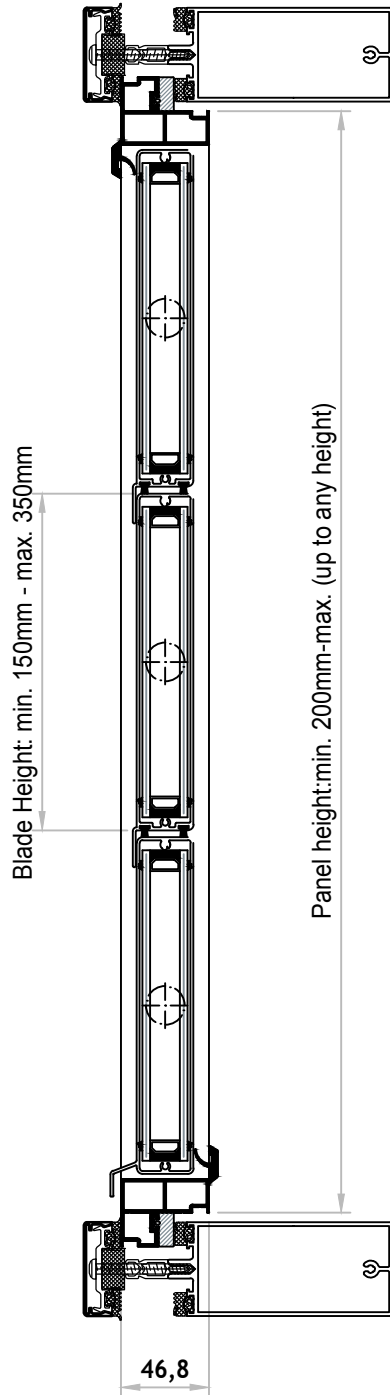

VENTÜER TECHNICAL DATA SHEET

HORIZONTAL SECTION

VERTICAL SECTION

HAHN-S9iV

VENTILATION LOUVRE
HAHN-S9iV
 FIXED TO WINDOW JOINERY

VENTÜER
 High-Performance Building Ventilation

P: +64 9 973 3616
 W: ventuer.co.nz
 © 2019 All rights reserved

Scale: 1 : 4
 Date: 29/03/2019

HAHN-S9iV Ver.1