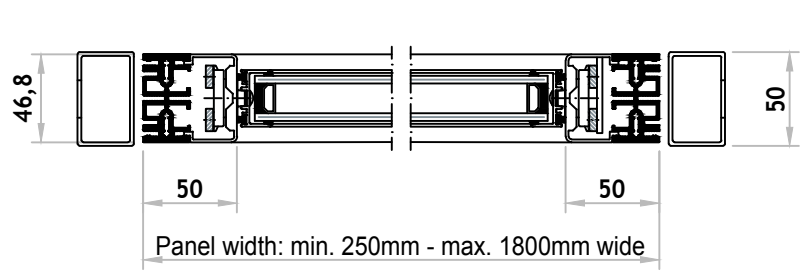

VENTÜER TECHNICAL DATA SHEET

VERTICAL SECTION

HORIZONTAL SECTION

HAHN-S9iV

VENTILATION LOUVRE
HAHN-S9iV
FIXED TO STEEL FRAME

VENTÜER
High-Performance Building Ventilation

P: +64 9 973 3616
W: ventuer.co.nz
© 2019 All rights reserved

Scale: 1 : 4
Date: 29/03/2019

HAHN-S9iV Ver.1