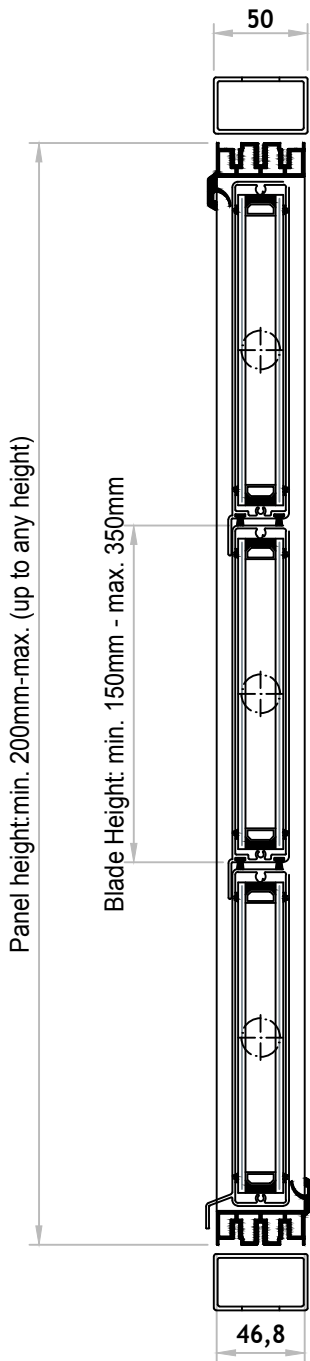

VENTÜER TECHNICAL DATA SHEET

VERTICAL SECTION

HORIZONTAL SECTION

HAHN-S9iV

VENTILATION LOUVRE
HAHN-S9iV
FIXED TO STEEL FRAME

VENTÜER
High-Performance Building Ventilation

P: +64 9 973 3616
W: ventuer.co.nz
© 2019 All rights reserved

Scale: 1 : 4
Date: 29/03/2019

HAHN-S9iV Ver.1