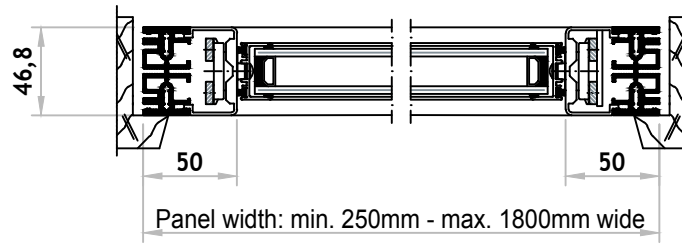

VENTÜER TECHNICAL DATA SHEET

VERTICAL SECTION

HORIZONTAL SECTION

HAHN-S9iV

VENTILATION LOUVRE
HAHN-S9iV
FIXED TO TIMBER FRAME

VENTÜER
High-Performance Building Ventilation

P: +64 9 973 3616
W: ventuer.co.nz
© 2019 All rights reserved

Scale: 1 : 4
Date: 29/03/2019

HAHN-S9iV Ver.1