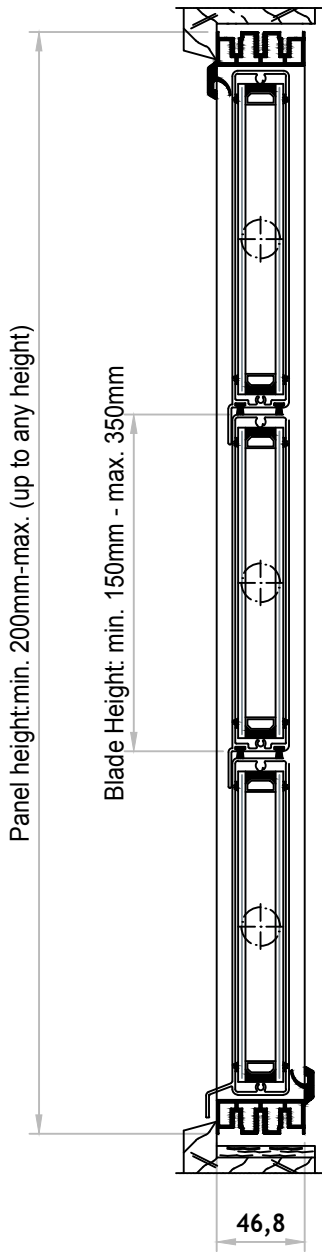

VENTÜER TECHNICAL DATA SHEET

VERTICAL SECTION

HORIZONTAL SECTION

HAHN-S9iV

VENTILATION LOUVRE
HAHN-S9iV
FIXED TO TIMBER FRAME

VENTÜER
High-Performance Building Ventilation

P: +64 9 973 3616
W: ventuer.co.nz
© 2019 All rights reserved

Scale: 1 : 4
Date: 29/03/2019

HAHN-S9iV Ver.1