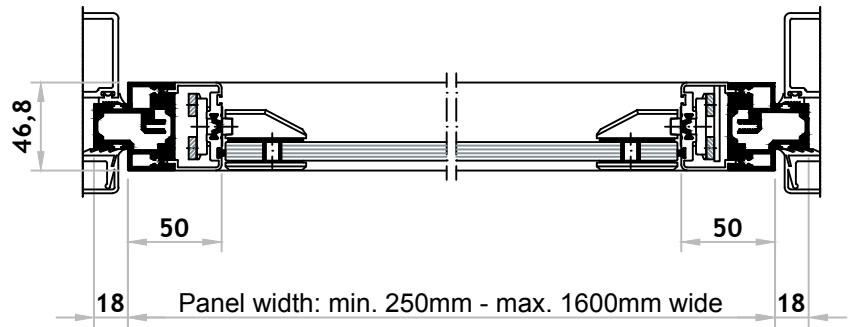

VENTÜER TECHNICAL DATA SHEET

VERTICAL SECTION

HORIZONTAL SECTION

HAHN-S945

VENTILATION LOUVRE
HAHN-S945
 FIXED TO WINDOW JOINERY

VENTÜER
 High-Performance Building Ventilation

P: +64 9 973 3616
 W: ventuer.co.nz
 © 2019 All rights reserved

Scale: 1 : 4
 Date: 29/03/2019

HAHN-S945 Ver.1