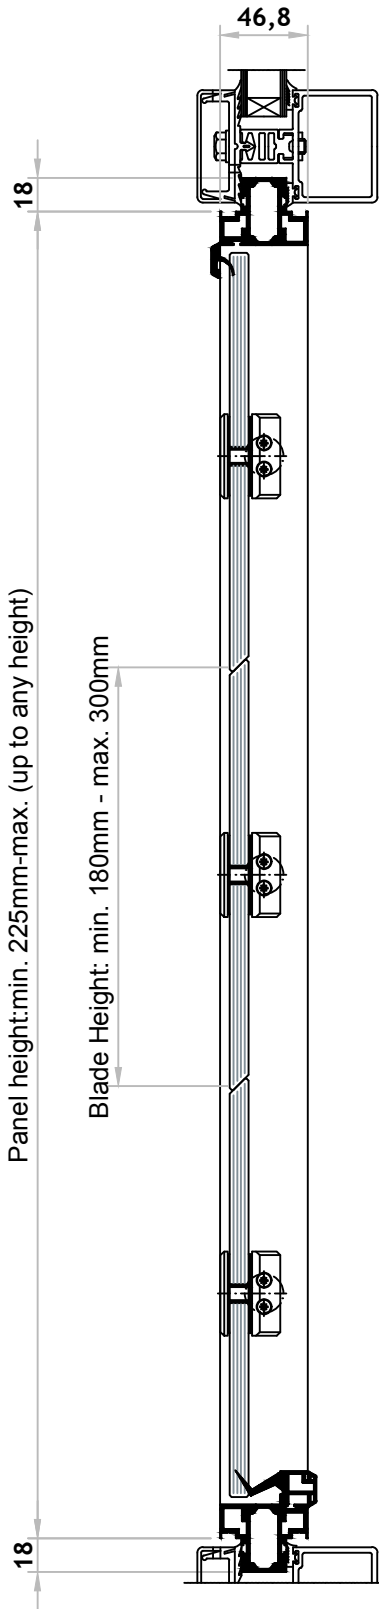

VENTÜER TECHNICAL DATA SHEET

VERTICAL SECTION

HORIZONTAL SECTION

HAHN-S945

VENTILATION LOUVRE
HAHN-S945
 FIXED TO WINDOW JOINERY

VENTÜER
 High-Performance Building Ventilation

P: +64 9 973 3616
 W: ventuer.co.nz
 © 2019 All rights reserved

Scale: 1 : 4
 Date: 29/03/2019

HAHN-S945 Ver.1