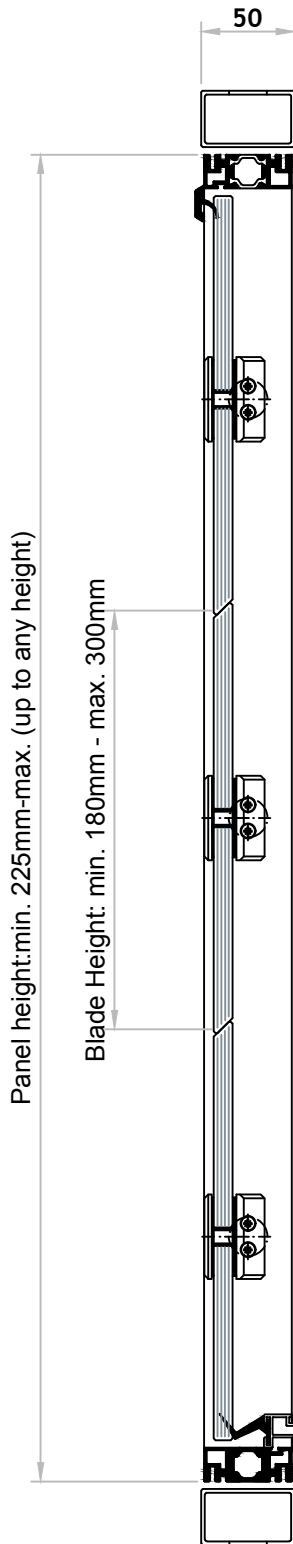

VENTÜER TECHNICAL DATA SHEET

VERTICAL SECTION

HORIZONTAL SECTION

HAHN-S945

VENTILATION LOUVRE
HAHN-S945
 FIXED TO STEEL FRAME

VENTÜER
 High-Performance Building Ventilation

P: +64 9 973 3616
 W: ventuer.co.nz
 © 2019 All rights reserved

Scale: 1 : 4
 Date: 29/03/2019

HAHN-S945 Ver.1