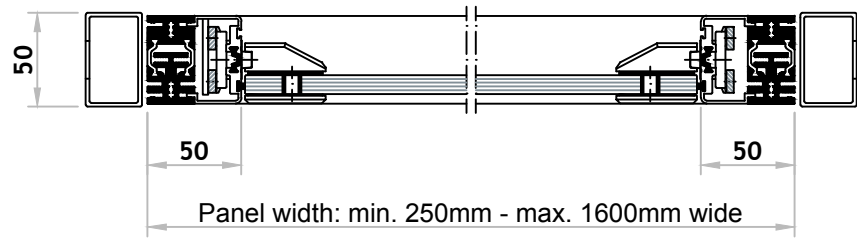

VENTÜER TECHNICAL DATA SHEET

VERTICAL SECTION

HORIZONTAL SECTION

HAHN-S945

VENTILATION LOUVRE
HAHN-S945
 FIXED TO STEEL FRAME

VENTÜER
 High-Performance Building Ventilation

P: +64 9 973 3616
 W: ventuer.co.nz
 © 2019 All rights reserved

Scale: 1 : 4
 Date: 29/03/2019

HAHN-S945 Ver.1