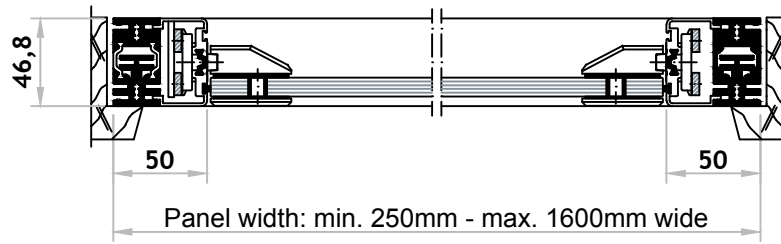

VENTÜER TECHNICAL DATA SHEET

VERTICAL SECTION

HORIZONTAL SECTION

HAHN-S945

VENTILATION LOUVRE
HAHN-S945
 FIXED TO TIMBER FRAME

VENTÜER
 High-Performance Building Ventilation

P: +64 9 973 3616
 W: ventuer.co.nz
 © 2019 All rights reserved

Scale: 1 : 4
 Date: 29/03/2019

HAHN-S945 Ver.1