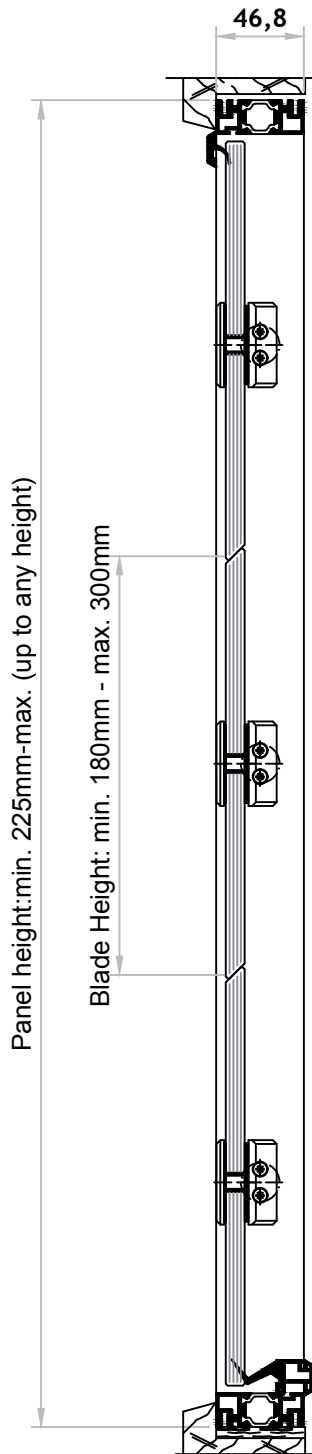

VENTÜER TECHNICAL DATA SHEET

VERTICAL SECTION

HORIZONTAL SECTION

HAHN-S945

VENTILATION LOUVRE
HAHN-S945
 FIXED TO TIMBER FRAME

VENTÜER
 High-Performance Building Ventilation

P: +64 9 973 3616
 W: ventuer.co.nz
 © 2019 All rights reserved

Scale: 1 : 4
 Date: 29/03/2019

HAHN-S945 Ver.1