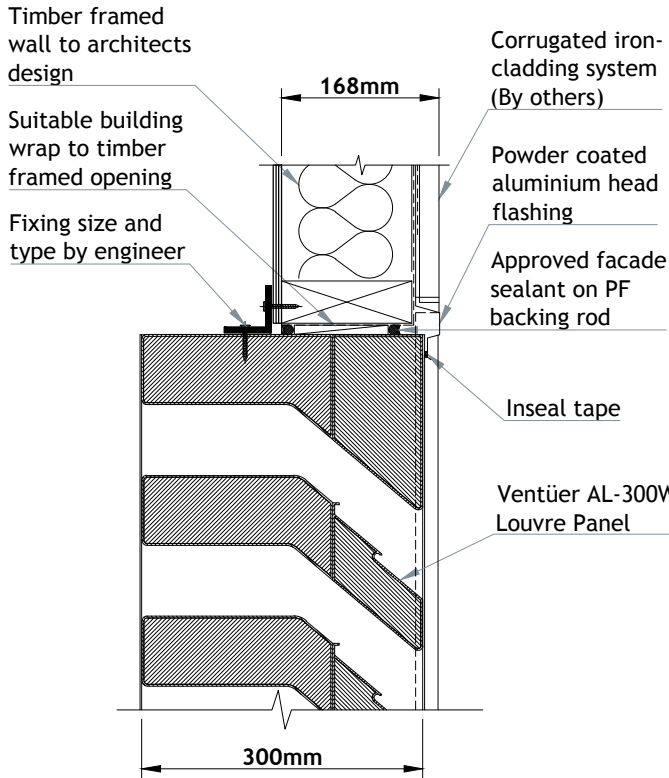

VENTÜER TECHNICAL DATA SHEET

**AL-300W (CHANNEL FRAME)
HEAD DETAIL 01
SCALE 1 : 8**

**AL-300W LOUVRE (CHANNEL FRAME)
SCALE - NTS**

**AL-300W (CHANNEL FRAME)
SILL DETAIL 03
SCALE 1 : 8**

**AL-300W (CHANNEL FRAME)
JAMB DETAIL 02
SCALE 1 : 8**

**ACOUSTIC LOUVRE
AL-300W**

FIXING TO VERTICAL CORRUGATED IRON

VENTÜER
High-Performance Building Ventilation

P: +64 9 973 3616
W: ventuer.co.nz
© 2019 All rights reserved

Scale: 1 : 8
Date: 05/07/2019

AL-300W Ver.1