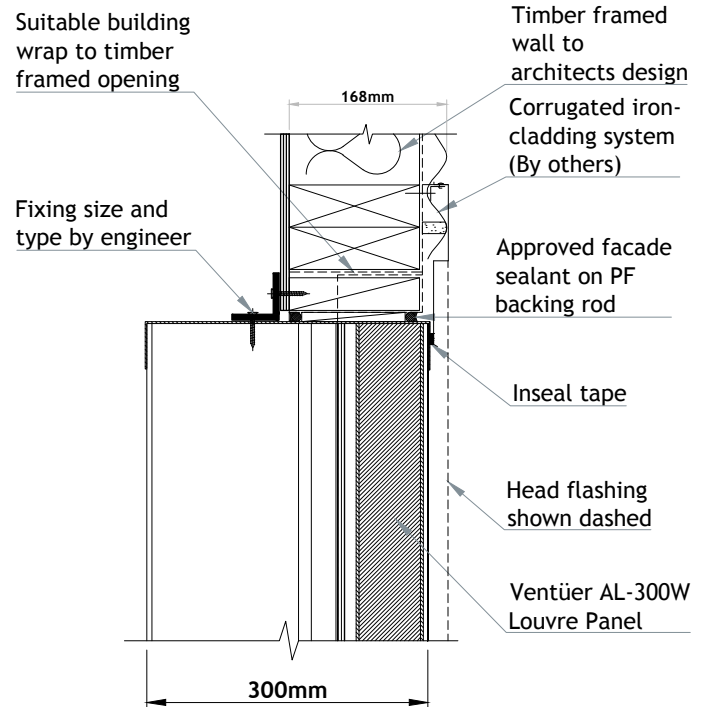

VENTÜER TECHNICAL DATA SHEET

**AL-300W (CHANNEL FRAME)
HEAD DETAIL 01
SCALE 1 : 8**

**AL-300W LOUVRE (CHANNEL FRAME)
SCALE - NTS**

**AL-300W (CHANNEL FRAME)
SILL DETAIL 03
SCALE 1 : 8**

**AL-300W (CHANNEL FRAME)
JAMB DETAIL 02
SCALE 1 : 8**

**ACOUSTIC LOUVRE
AL-300W**

FIXING TO VERTICAL CORRUGATED IRON

VENTÜER
High-Performance Building Ventilation

P: +64 9 973 3616
W: ventuer.co.nz
© 2019 All rights reserved

Scale: 1 : 8
Date: 05/07/2019

AL-300W Ver.1