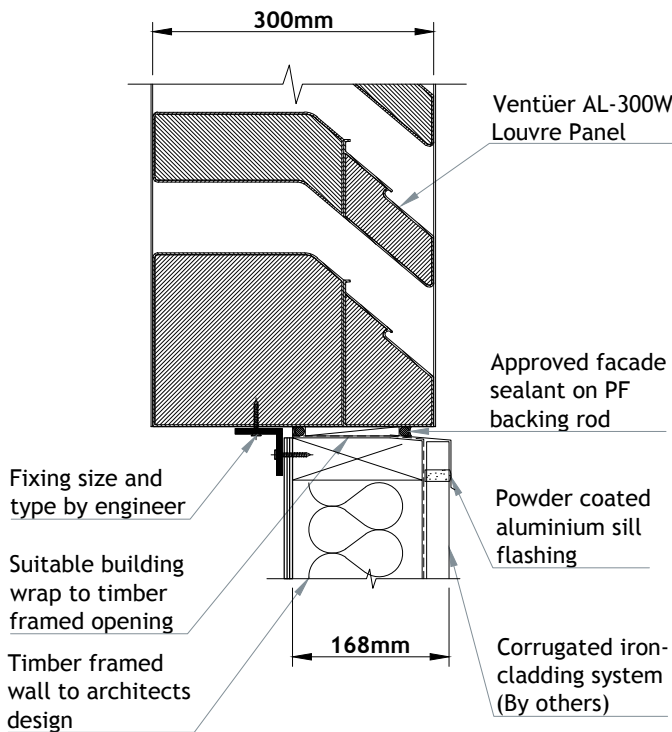

VENTÜER TECHNICAL DATA SHEET

**AL-300W (CHANNEL FRAME)
HEAD DETAIL 01
SCALE 1 : 8**

**AL-300W LOUVRE (CHANNEL FRAME)
SCALE - NTS**

**AL-300W (CHANNEL FRAME)
SILL DETAIL 03
SCALE 1 : 8**

**AL-300W (CHANNEL FRAME)
JAMB DETAIL 02
SCALE 1 : 8**

**ACOUSTIC LOUVRE
AL-300W**

FIXING TO VERTICAL CORRUGATED IRON

VENTÜER
High-Performance Building Ventilation

P: +64 9 973 3616
W: ventuer.co.nz
© 2019 All rights reserved

Scale: 1 : 8
Date: 05/07/2019

AL-300W Ver.1