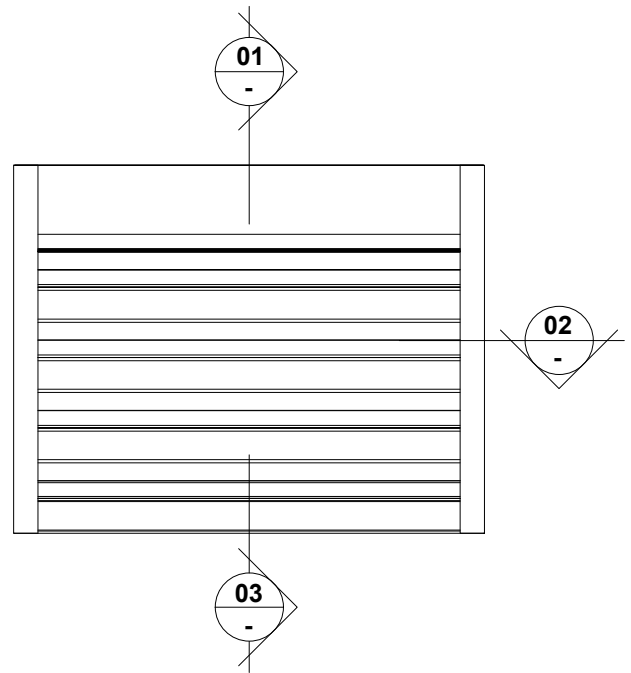

VENTÜER TECHNICAL DATA SHEET

**AL-300W (CHANNEL FRAME)
HEAD DETAIL 01
SCALE 1 : 8**

**AL-300W LOUVRE (CHANNEL FRAME)
SCALE - NTS**

**AL-300W (CHANNEL FRAME)
SILL DETAIL 03
SCALE 1 : 8**

**AL-300W (CHANNEL FRAME)
JAMB DETAIL 02
SCALE 1 : 8**