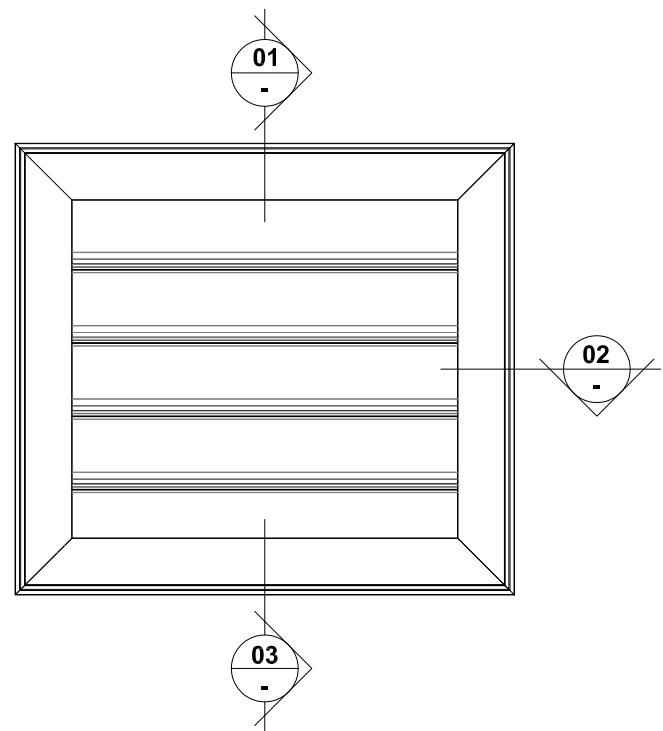

# VENTÜER TECHNICAL DATA SHEET

**VL-77EX (FLANGED FRAME)**  
**HEAD DETAIL 01**  
**SCALE 1 : 4**

**VL-77EX LOUVRE (FLANGED FRAME)**

**VL-77EX (FLANGED FRAME)**  
**SILL DETAIL 03**  
**SCALE 1 : 4**

**VL-77EX (FLANGED FRAME)**  
**JAMB DETAIL 02**  
**SCALE 1 : 4**