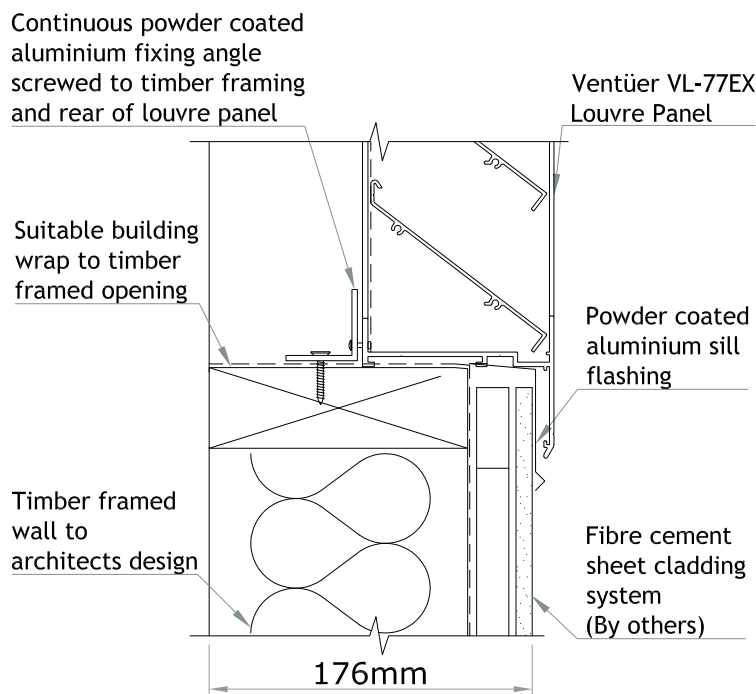

# VENTÜER TECHNICAL DATA SHEET

**VL-77EX (FLANGED FRAME)**  
**HEAD DETAIL 01**  
**SCALE 1 : 4**

**VL-77EX LOUVRE (FLANGED FRAME)**

**VL-77EX (FLANGED FRAME)**  
**SILL DETAIL 03**  
**SCALE 1 : 4**

**VL-77EX (FLANGED FRAME)**  
**JAMB DETAIL 02**  
**SCALE 1 : 4**