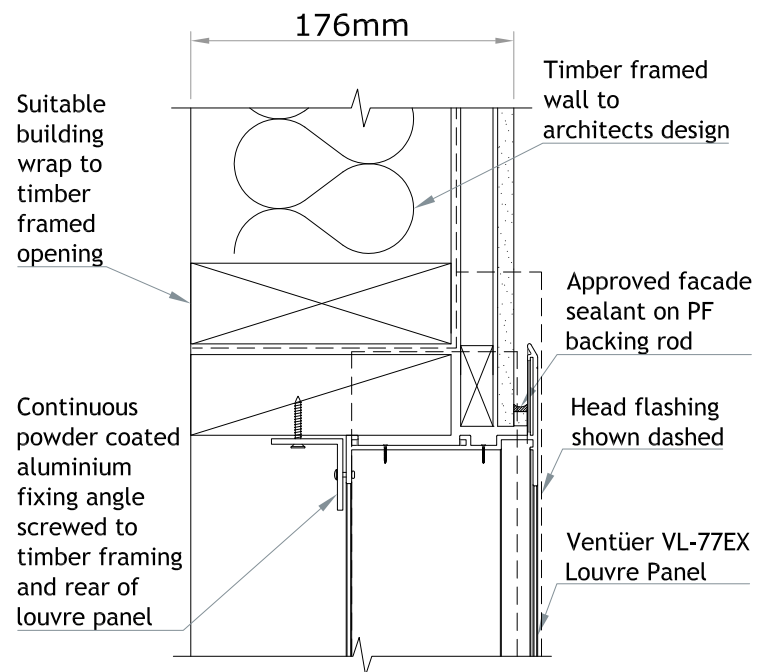

# VENTÜER TECHNICAL DATA SHEET

**VL-77EX (FLANGED FRAME)**  
**HEAD DETAIL 01**  
**SCALE 1 : 4**

**VL-77EX LOUVRE (FLANGED FRAME)**

**VL-77EX (FLANGED FRAME)**  
**SILL DETAIL 03**  
**SCALE 1 : 4**

**VL-77EX (FLANGED FRAME)**  
**JAMB DETAIL 02**  
**SCALE 1 : 4**