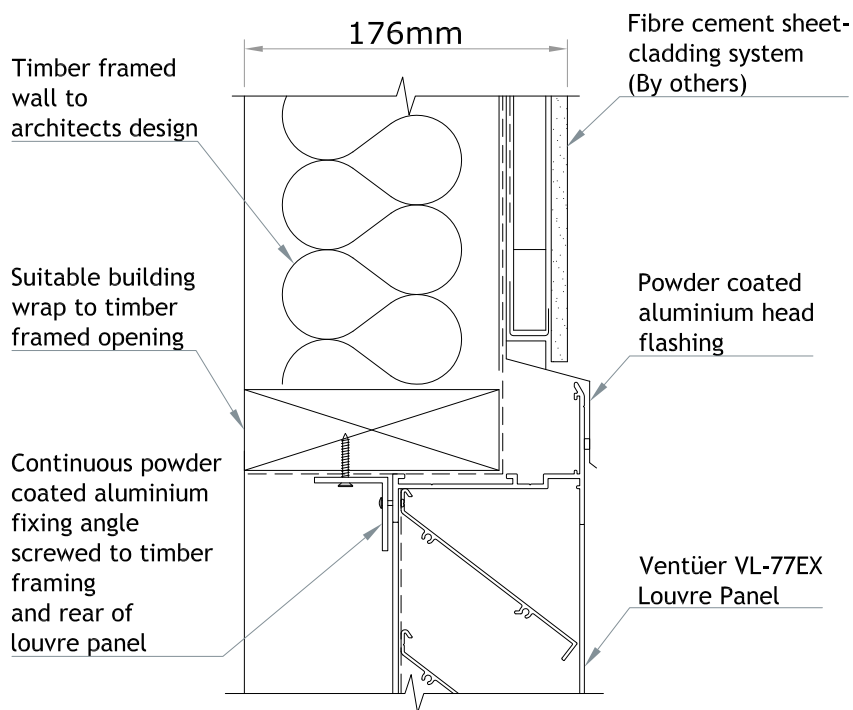

# VENTÜER TECHNICAL DATA SHEET

**VL-77EX (FLANGED FRAME)**  
**HEAD DETAIL 01**  
**SCALE 1 : 4**

**VL-77EX LOUVRE (FLANGED FRAME)**

**VL-77EX (FLANGED FRAME)**  
**SILL DETAIL 03**  
**SCALE 1 : 4**

**VL-77EX (FLANGED FRAME)**  
**JAMB DETAIL 02**  
**SCALE 1 : 4**