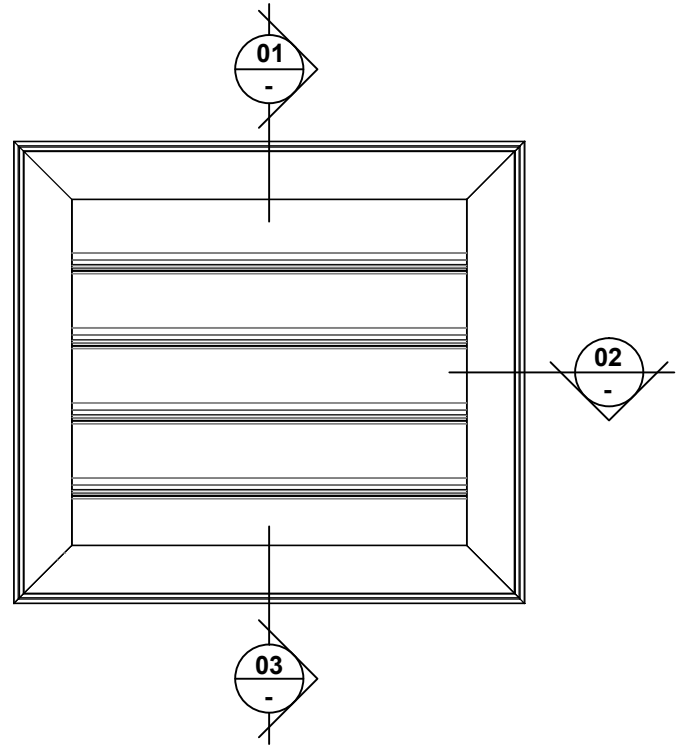

VENTÜER TECHNICAL DATA SHEET

**VL-77EX (FLANGED FRAME)
HEAD DETAIL 01
SCALE 1 : 4**

VL-77EX LOUVRE (FLANGED FRAME)

**VL-77EX (FLANGED FRAME)
SILL DETAIL 03
SCALE 1 : 4**

**VL-77EX (FLANGED FRAME)
JAMB DETAIL 02
SCALE 1 : 4**