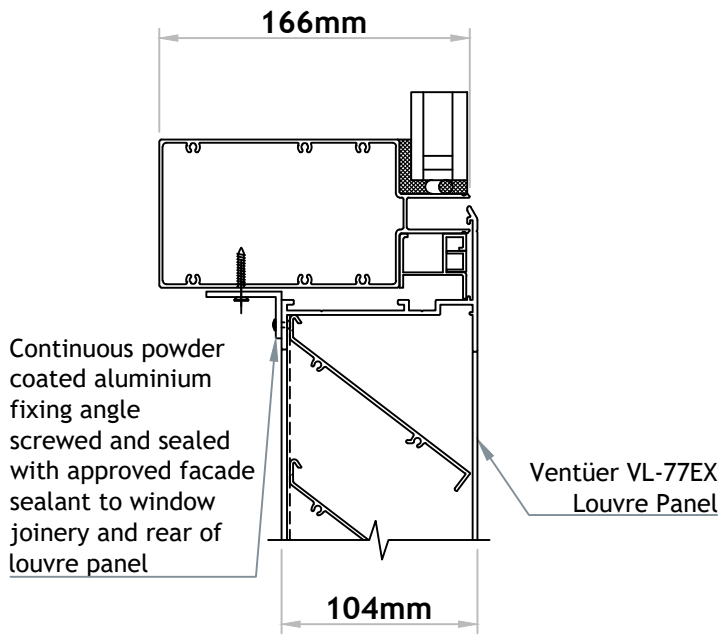

VENTÜER TECHNICAL DATA SHEET

**VL-77EX (FLANGED FRAME)
HEAD DETAIL 01
SCALE 1 : 4**

VL-77EX LOUVRE (FLANGED FRAME)

**VL-77EX (FLANGED FRAME)
SILL DETAIL 03
SCALE 1 : 4**

**VL-77EX (FLANGED FRAME)
JAMB DETAIL 02
SCALE 1 : 4**