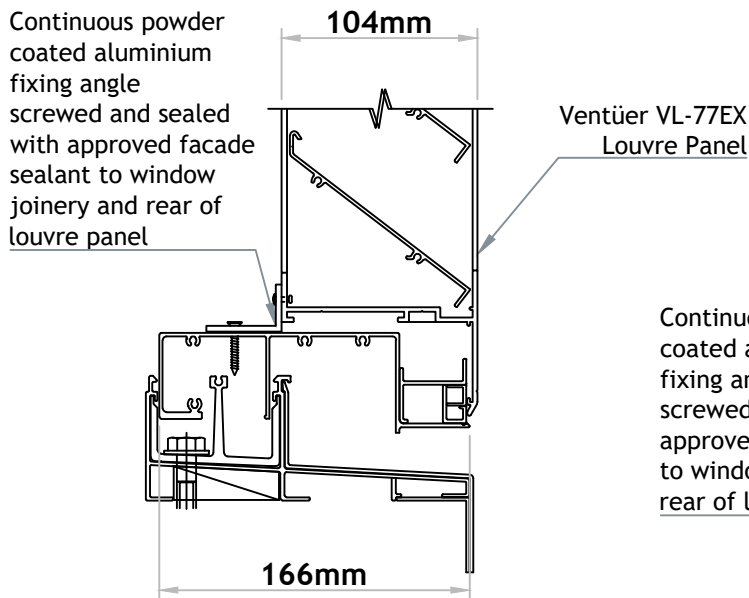

VENTÜER TECHNICAL DATA SHEET

**VL-77EX (FLANGED FRAME)
HEAD DETAIL 01
SCALE 1 : 4**

VL-77EX LOUVRE (FLANGED FRAME)

**VL-77EX (FLANGED FRAME)
SILL DETAIL 03
SCALE 1 : 4**

**VL-77EX (FLANGED FRAME)
JAMB DETAIL 02
SCALE 1 : 4**