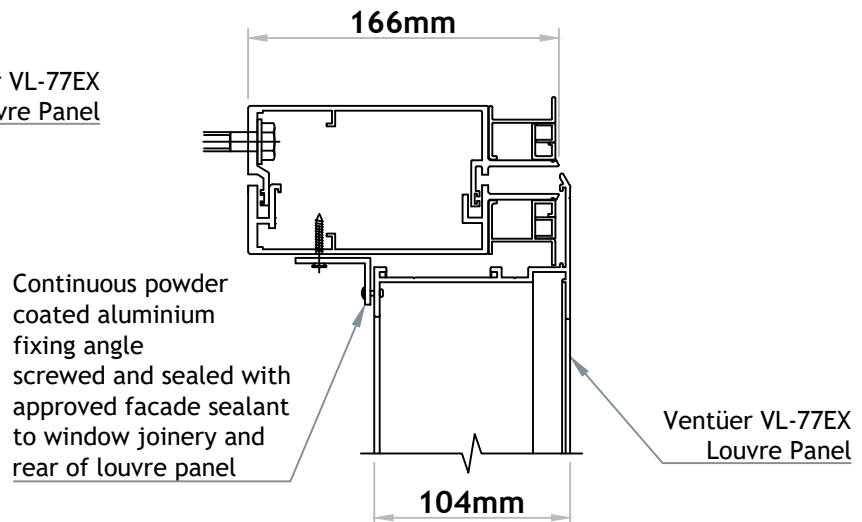

VENTÜER TECHNICAL DATA SHEET

**VL-77EX (FLANGED FRAME)
HEAD DETAIL 01
SCALE 1 : 4**

VL-77EX LOUVRE (FLANGED FRAME)

**VL-77EX (FLANGED FRAME)
SILL DETAIL 03
SCALE 1 : 4**

**VL-77EX (FLANGED FRAME)
JAMB DETAIL 02
SCALE 1 : 4**