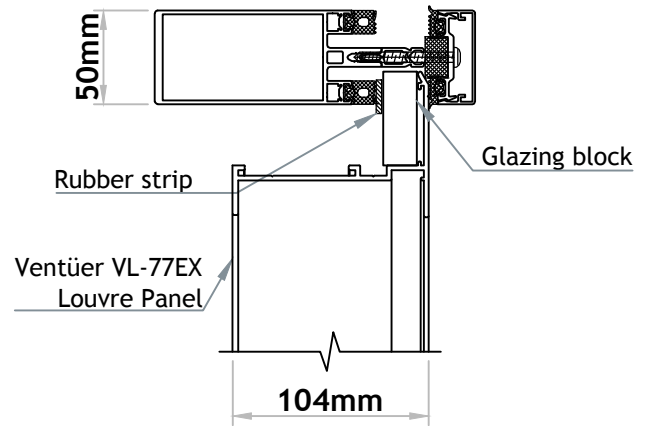

# VENTÜER TECHNICAL DATA SHEET

VL-77EX (FLANGED FRAME)  
HEAD DETAIL 01  
SCALE 1 : 4

VL-77EX LOUVRE (FLANGED FRAME)

VL-77EX (FLANGED FRAME)  
SILL DETAIL 03  
SCALE 1 : 4

VL-77EX (FLANGED FRAME)  
JAMB DETAIL 02  
SCALE 1 : 4

**VENTILATION LOUVRE**  
**VL-77EX**  
FIXING TO WINDOW JOINERY-GLAZED IN

**VENTÜER**  
High-Performance Building Ventilation

P: +64 9 973 3616  
W: ventuer.co.nz  
© 2019 All rights reserved

Scale: 1 : 4  
Date: 12/04/2019