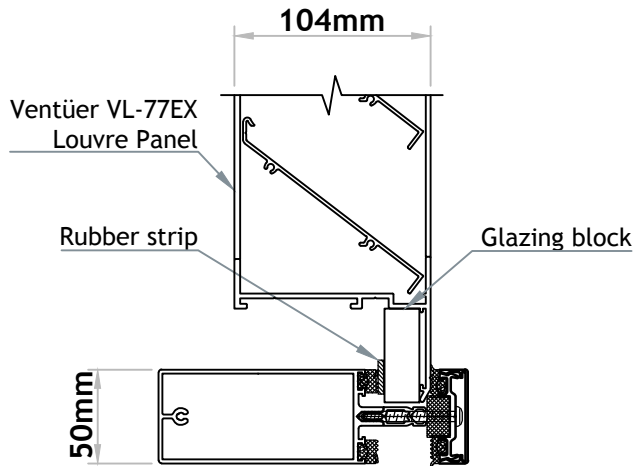

# VENTÜER TECHNICAL DATA SHEET

VL-77EX (FLANGED FRAME)  
HEAD DETAIL 01  
SCALE 1 : 4

VL-77EX LOUVRE (FLANGED FRAME)

VL-77EX (FLANGED FRAME)  
SILL DETAIL 03  
SCALE 1 : 4

VL-77EX (FLANGED FRAME)  
JAMB DETAIL 02  
SCALE 1 : 4

**VENTILATION LOUVRE**  
**VL-77EX**  
FIXING TO WINDOW JOINERY-GLAZED IN

**VENTÜER**  
High-Performance Building Ventilation

P: +64 9 973 3616  
W: ventuer.co.nz  
© 2019 All rights reserved

Scale: 1 : 4  
Date: 12/04/2019