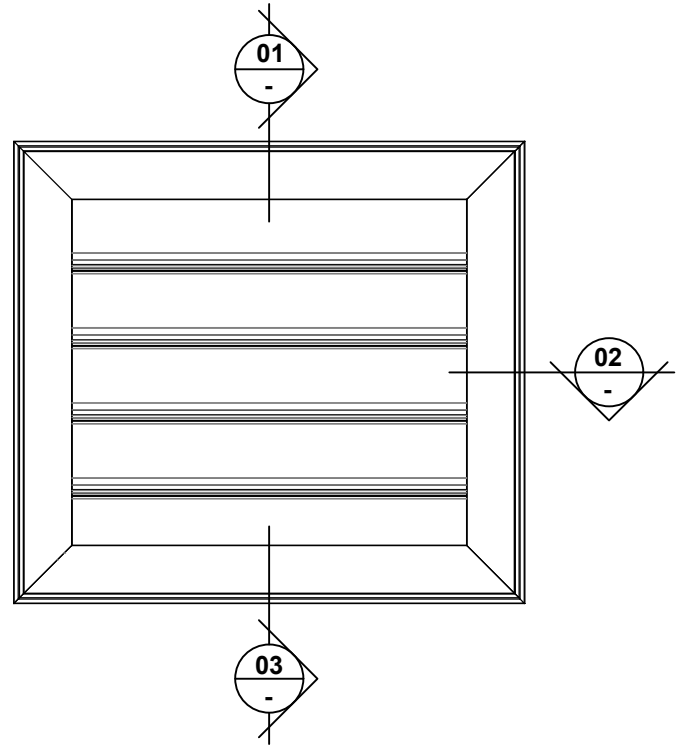

# VENTÜER TECHNICAL DATA SHEET

VL-77EX (FLANGED FRAME)  
HEAD DETAIL 01  
SCALE 1 : 4

VL-77EX LOUVRE (FLANGED FRAME)

VL-77EX (FLANGED FRAME)  
SILL DETAIL 03  
SCALE 1 : 4

VL-77EX (FLANGED FRAME)  
JAMB DETAIL 02  
SCALE 1 : 4