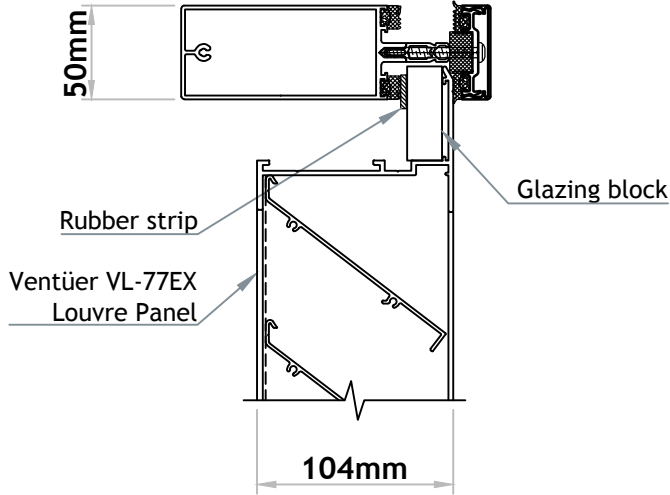

# VENTÜER TECHNICAL DATA SHEET

VL-77EX (FLANGED FRAME)  
HEAD DETAIL 01  
SCALE 1 : 4

VL-77EX LOUVRE (FLANGED FRAME)

VL-77EX (FLANGED FRAME)  
SILL DETAIL 03  
SCALE 1 : 4

VL-77EX (FLANGED FRAME)  
JAMB DETAIL 02  
SCALE 1 : 4

**VENTILATION LOUVRE**  
**VL-77EX**  
FIXING TO WINDOW JOINERY-GLAZED IN

**VENTÜER**  
High-Performance Building Ventilation

P: +64 9 973 3616  
W: ventuer.co.nz  
© 2019 All rights reserved

Scale: 1 : 4  
Date: 12/04/2019