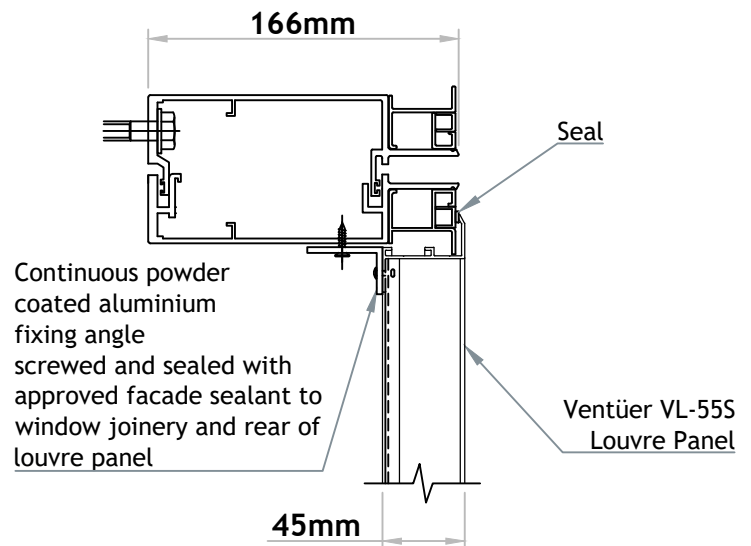

VENTÜER TECHNICAL DATA SHEET

**VL-55S (FLANGED FRAME)
HEAD DETAIL 01
SCALE 1 : 4**

VL-55S LOUVRE (FLANGED FRAME)

**VL-55S (FLANGED FRAME)
SILL DETAIL 03
SCALE 1 : 4**

**VL-55S (FLANGED FRAME)
JAMB DETAIL 02
SCALE 1 : 4**

VENTILATION LOUVRE
VL-55S
FIXING TO WINDOW JOINERY-SCREW FIXED

VENTÜER
High-Performance Building Ventilation

P: +64 9 973 3616
W: ventuer.co.nz
© 2019 All rights reserved

Scale: 1 : 4
Date: 05/04/2019

VL-55S Ver.1