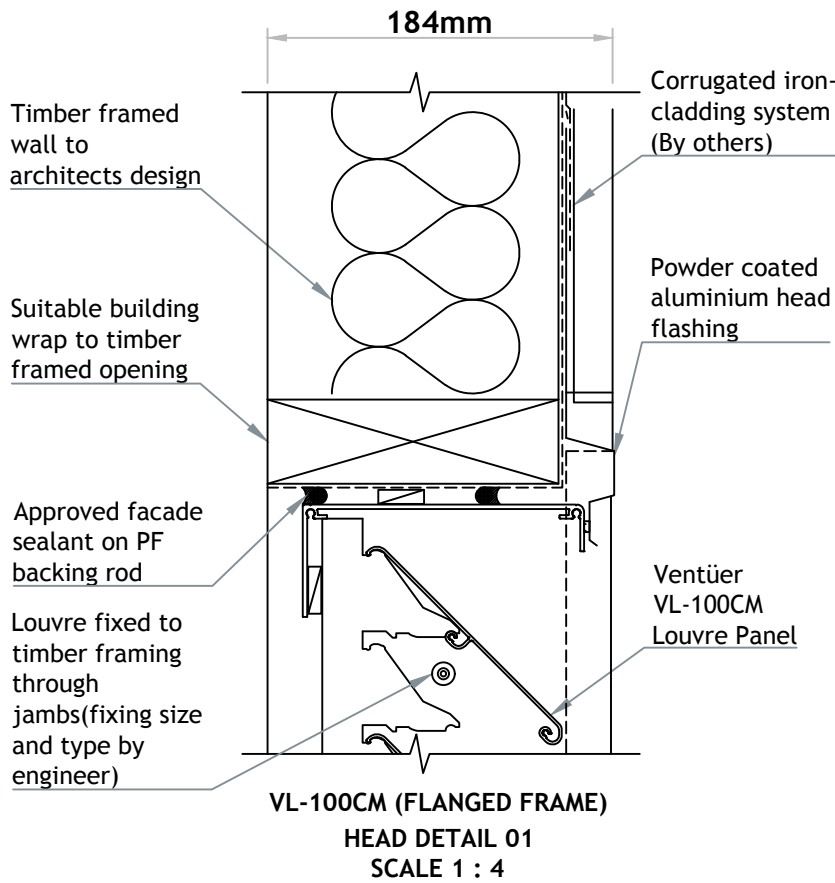

VENTÜER TECHNICAL DATA SHEET

VENTILATION LOUVRE
VL-100CM
FIXING TO VERTICAL CORRUGATED IRON

VENTÜER
High-Performance Building Ventilation

P: +64 9 973 3616
W: ventuer.co.nz
© 2019 All rights reserved

Scale: 1 : 4
Date: 25/03/2019

VL-100CM Ver.1