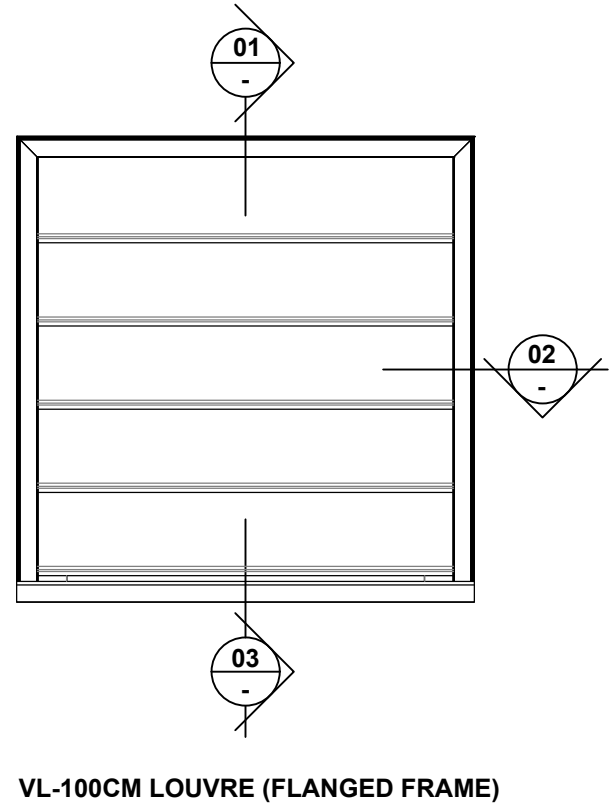

VENTÜER TECHNICAL DATA SHEET

VENTILATION LOUVRE
VL-100CM
FIXING TO VERTICAL CORRUGATED IRON

VENTÜER
High-Performance Building Ventilation

P: +64 9 973 3616
W: ventuer.co.nz
© 2019 All rights reserved

Scale: 1 : 4
Date: 25/03/2019

VL-100CM Ver.1