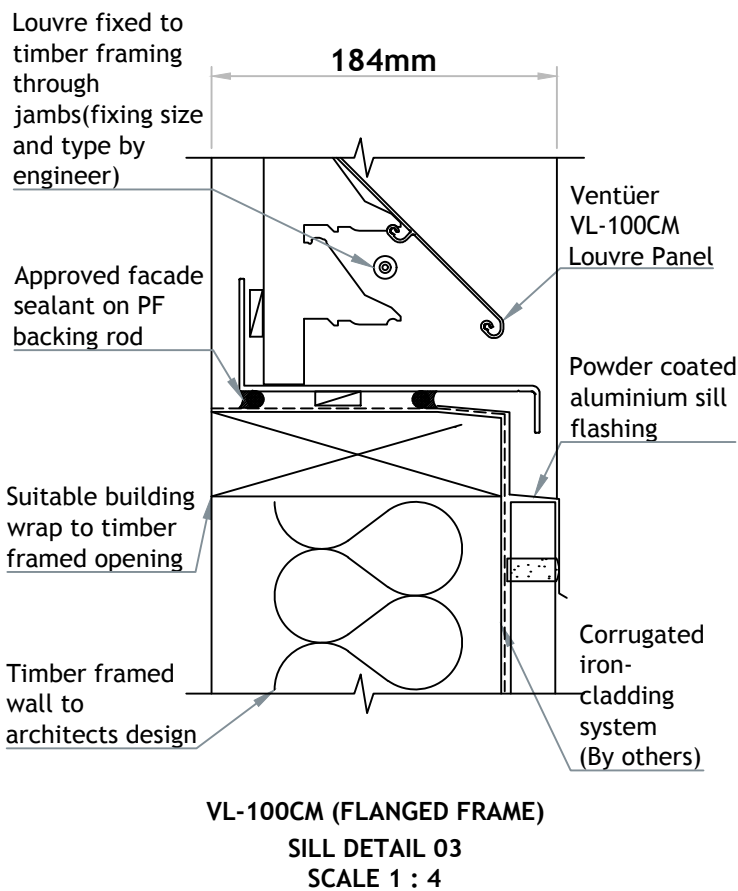

VENTÜER TECHNICAL DATA SHEET

VENTILATION LOUVRE
VL-100CM
FIXING TO VERTICAL CORRUGATED IRON

VENTÜER
High-Performance Building Ventilation

P: +64 9 973 3616
W: ventuer.co.nz
© 2019 All rights reserved

Scale: 1 : 4
Date: 25/03/2019

VL-100CM Ver.1