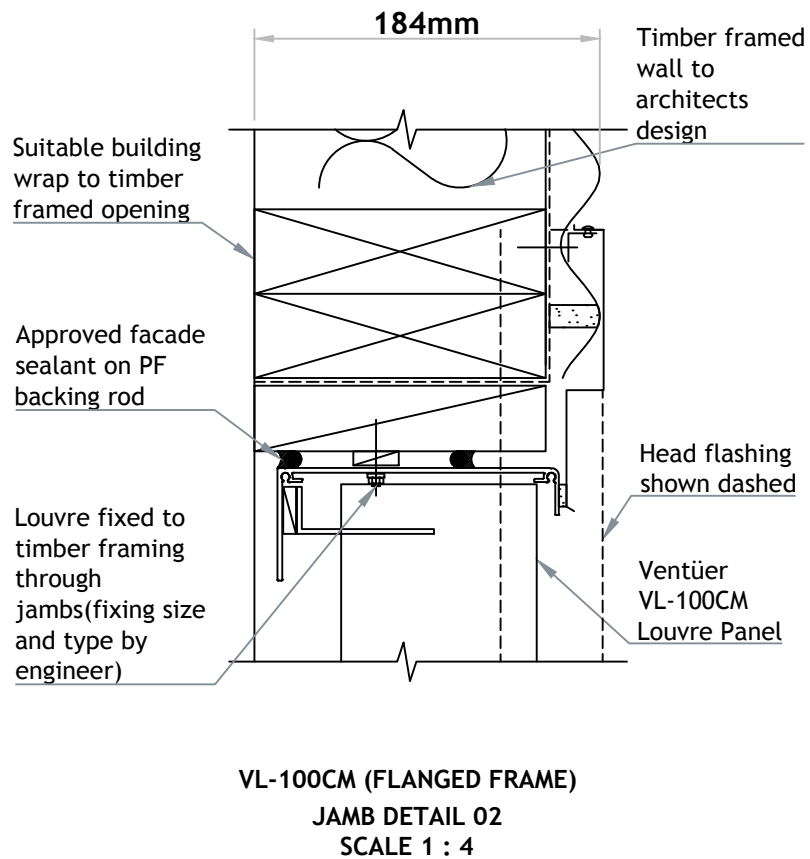

VENTÜER TECHNICAL DATA SHEET

VENTILATION LOUVRE
VL-100CM
FIXING TO VERTICAL CORRUGATED IRON

VENTÜER
High-Performance Building Ventilation

P: +64 9 973 3616
W: ventuer.co.nz
© 2019 All rights reserved

Scale: 1 : 4
Date: 25/03/2019

VL-100CM Ver.1