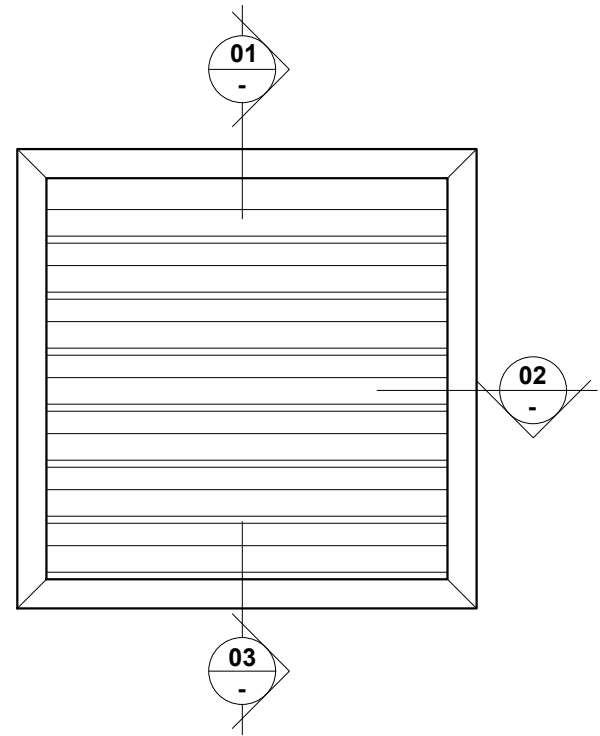

VENTÜER TECHNICAL DATA SHEET

VL-100S (FLANGED FRAME)
HEAD DETAIL 01
SCALE 1 : 4

VL-100S LOUVRE (FLANGED FRAME)

VL-100S (FLANGED FRAME)
SILL DETAIL 03
SCALE 1 : 4

VL-100S (FLANGED FRAME)
JAMB DETAIL 02
SCALE 1 : 4