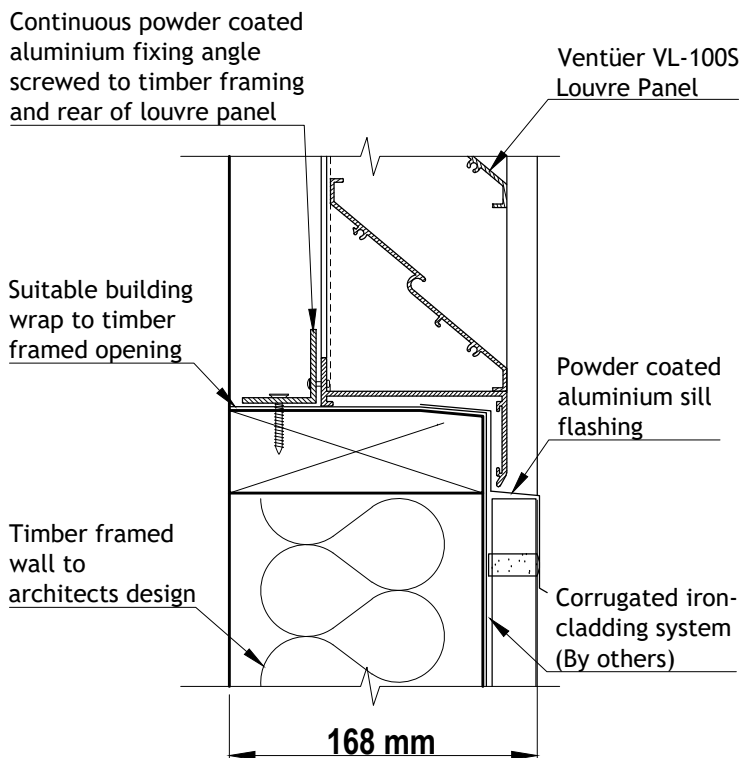

VENTÜER TECHNICAL DATA SHEET

VL-100S (FLANGED FRAME)
HEAD DETAIL 01
SCALE 1 : 4

VL-100S LOUVRE (FLANGED FRAME)

VL-100S (FLANGED FRAME)
SILL DETAIL 03
SCALE 1 : 4

VL-100S (FLANGED FRAME)
JAMB DETAIL 02
SCALE 1 : 4

VENTILATION LOUVRE
VL-100S

FIXING TO VERTICAL CORRUGATED IRON

VENTÜER
 High-Performance Building Ventilation

P: +64 9 973 3616
 W: ventuer.co.nz
 © 2019 All rights reserved

Scale: 1 : 4
 Date: 03/02/2020

VL-100S Ver.2