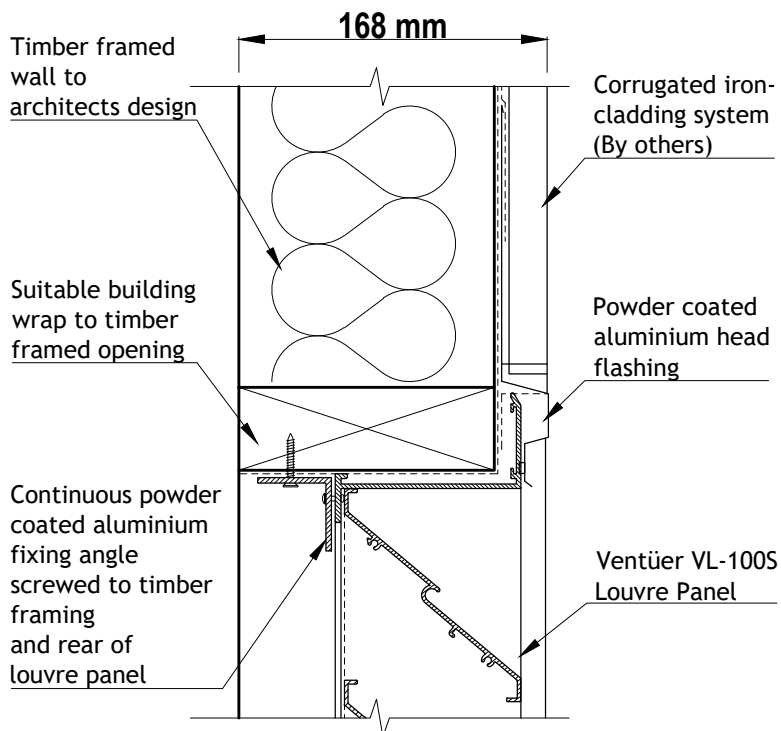

VENTÜER TECHNICAL DATA SHEET

VL-100S (FLANGED FRAME)
HEAD DETAIL 01
SCALE 1 : 4

VL-100S LOUVRE (FLANGED FRAME)

VL-100S (FLANGED FRAME)
SILL DETAIL 03
SCALE 1 : 4

VL-100S (FLANGED FRAME)
JAMB DETAIL 02
SCALE 1 : 4

VENTILATION LOUVRE
VL-100S

FIXING TO VERTICAL CORRUGATED IRON

VENTÜER
 High-Performance Building Ventilation

P: +64 9 973 3616
 W: ventuer.co.nz
 © 2019 All rights reserved

Scale: 1 : 4
 Date: 03/02/2020

VL-100S Ver.2