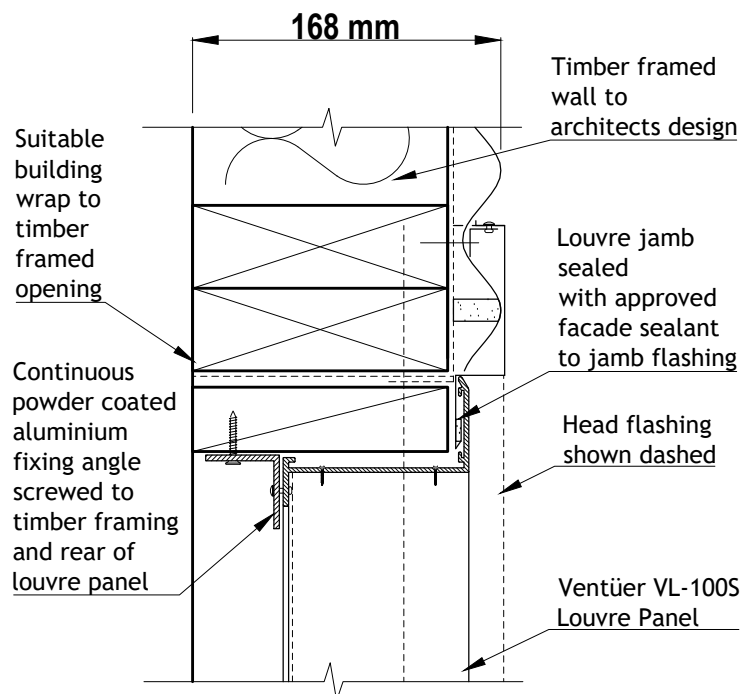

VENTÜER TECHNICAL DATA SHEET

VL-100S (FLANGED FRAME)
HEAD DETAIL 01
SCALE 1 : 4

VL-100S LOUVRE (FLANGED FRAME)

VL-100S (FLANGED FRAME)
SILL DETAIL 03
SCALE 1 : 4

VL-100S (FLANGED FRAME)
JAMB DETAIL 02
SCALE 1 : 4