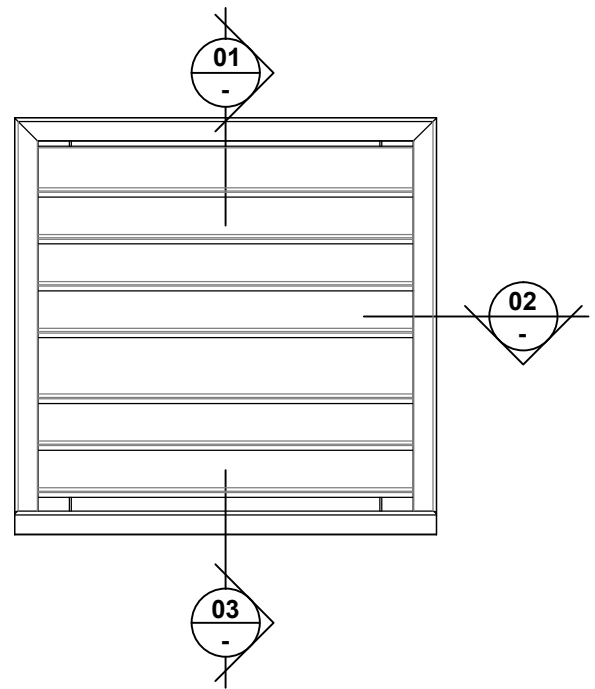

VENTÜER TECHNICAL DATA SHEET

**VL-50CM (FLANGED FRAME)
HEAD DETAIL 01
SCALE 1 : 4**

VL-50CM LOUVRE (FLANGED FRAME)

**VL-50CM (FLANGED FRAME)
SILL DETAIL 03
SCALE 1 : 4**

**VL-50CM (FLANGED FRAME)
JAMB DETAIL 02
SCALE 1 : 4**

**VENTILATION LOUVRE
VL-50CM**

FIXING TO WINDOW JOINERY-SCREW FIXED

VENTÜER
High-Performance Building Ventilation

P: +64 9 973 3616
W: ventuer.co.nz
© 2019 All rights reserved

Scale: 1 : 4
Date: 05/04/2019

VL-50CM Ver.1