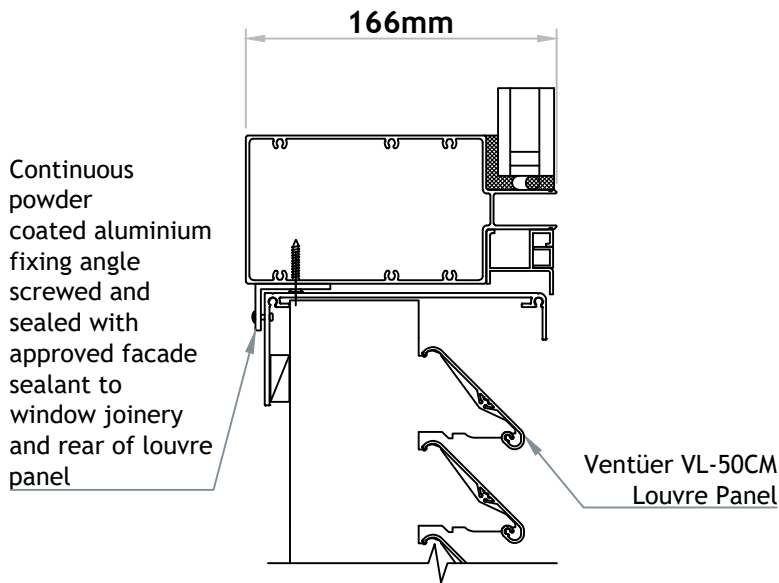

VENTÜER TECHNICAL DATA SHEET

**VL-50CM (FLANGED FRAME)
HEAD DETAIL 01
SCALE 1 : 4**

VL-50CM LOUVRE (FLANGED FRAME)

**VL-50CM (FLANGED FRAME)
SILL DETAIL 03
SCALE 1 : 4**

**VL-50CM (FLANGED FRAME)
JAMB DETAIL 02
SCALE 1 : 4**

**VENTILATION LOUVRE
VL-50CM**

FIXING TO WINDOW JOINERY-SCREW FIXED

VENTÜER
High-Performance Building Ventilation

P: +64 9 973 3616
W: ventuer.co.nz
© 2019 All rights reserved

Scale: 1 : 4
Date: 05/04/2019

VL-50CM Ver.1