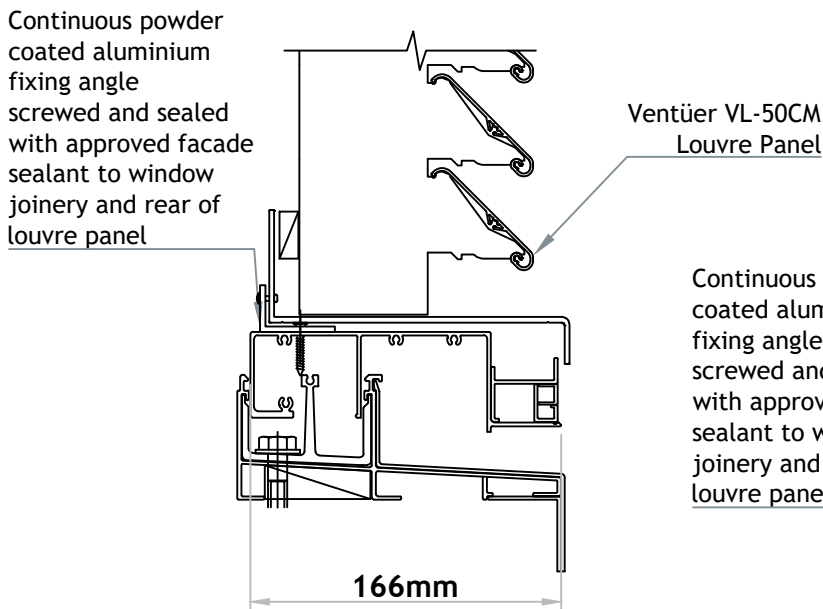

VENTÜER TECHNICAL DATA SHEET

**VL-50CM (FLANGED FRAME)
HEAD DETAIL 01
SCALE 1 : 4**

VL-50CM LOUVRE (FLANGED FRAME)

**VL-50CM (FLANGED FRAME)
SILL DETAIL 03
SCALE 1 : 4**

**VL-50CM (FLANGED FRAME)
JAMB DETAIL 02
SCALE 1 : 4**

**VENTILATION LOUVRE
VL-50CM**

FIXING TO WINDOW JOINERY-SCREW FIXED

VENTÜER
High-Performance Building Ventilation

P: +64 9 973 3616
W: ventuer.co.nz
© 2019 All rights reserved

Scale: 1 : 4
Date: 05/04/2019

VL-50CM Ver.1