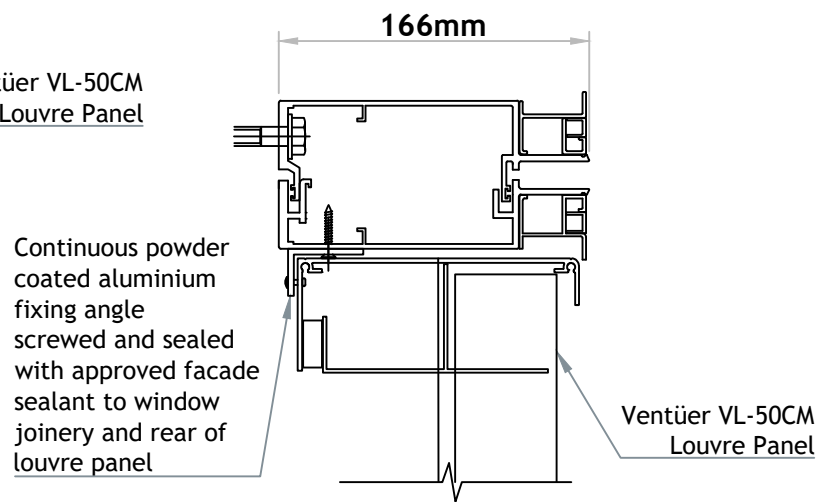

VENTÜER TECHNICAL DATA SHEET

**VL-50CM (FLANGED FRAME)
HEAD DETAIL 01
SCALE 1 : 4**

VL-50CM LOUVRE (FLANGED FRAME)

**VL-50CM (FLANGED FRAME)
SILL DETAIL 03
SCALE 1 : 4**

**VL-50CM (FLANGED FRAME)
JAMB DETAIL 02
SCALE 1 : 4**

**VENTILATION LOUVRE
VL-50CM**

FIXING TO WINDOW JOINERY-SCREW FIXED

VENTÜER
High-Performance Building Ventilation

P: +64 9 973 3616
W: ventuer.co.nz
© 2019 All rights reserved

Scale: 1 : 4
Date: 05/04/2019

VL-50CM Ver.1