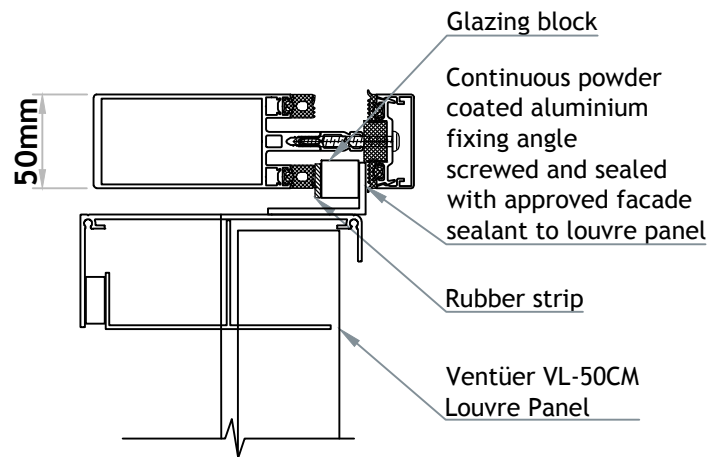

VENTÜER TECHNICAL DATA SHEET

VL-50CM (FLANGED FRAME)
HEAD DETAIL 01
SCALE 1 : 4

VL-50CM LOUVRE (FLANGED FRAME)

VL-50CM (FLANGED FRAME)
SILL DETAIL 03
SCALE 1 : 4

VL-50CM (FLANGED FRAME)
JAMB DETAIL 02
SCALE 1 : 4

VENTILATION LOUVRE
VL-50CM
FIXING TO WINDOW JOINERY-GLAZED IN

VENTÜER
High-Performance Building Ventilation

P: +64 9 973 3616
W: ventuer.co.nz
© 2019 All rights reserved

Scale: 1 : 4
Date: 12/04/2019

VL-50CM Ver.1