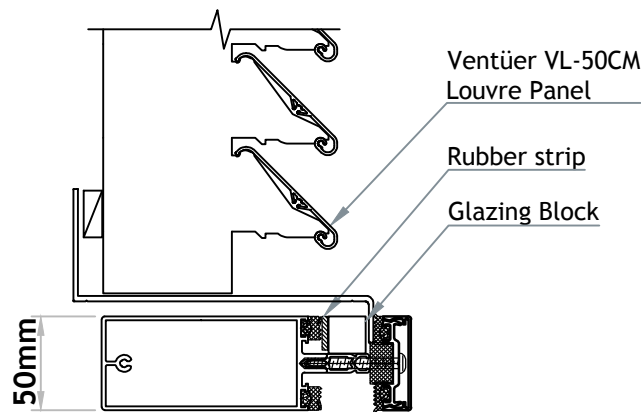

VENTÜER TECHNICAL DATA SHEET

VL-50CM (FLANGED FRAME)
HEAD DETAIL 01
SCALE 1 : 4

VL-50CM LOUVRE (FLANGED FRAME)

VL-50CM (FLANGED FRAME)
SILL DETAIL 03
SCALE 1 : 4

VL-50CM (FLANGED FRAME)
JAMB DETAIL 02
SCALE 1 : 4

VENTILATION LOUVRE
VL-50CM
FIXING TO WINDOW JOINERY-GLAZED IN

VENTÜER
High-Performance Building Ventilation

P: +64 9 973 3616
W: ventuer.co.nz
© 2019 All rights reserved

Scale: 1 : 4
Date: 12/04/2019

VL-50CM Ver.1