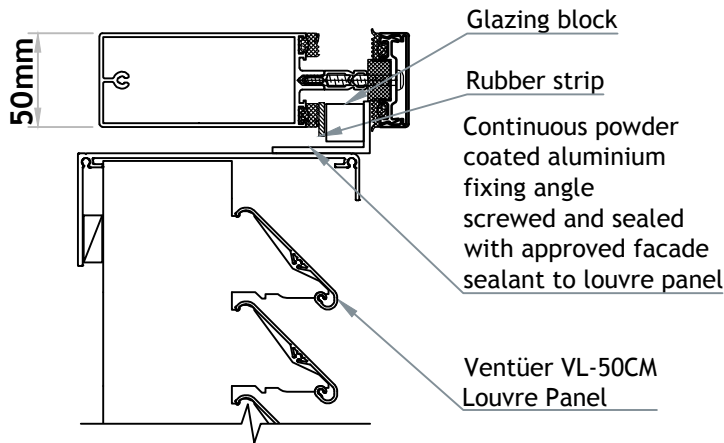

VENTÜER TECHNICAL DATA SHEET

VL-50CM (FLANGED FRAME)
HEAD DETAIL 01
SCALE 1 : 4

VL-50CM LOUVRE (FLANGED FRAME)

VL-50CM (FLANGED FRAME)
SILL DETAIL 03
SCALE 1 : 4

VL-50CM (FLANGED FRAME)
JAMB DETAIL 02
SCALE 1 : 4

VENTILATION LOUVRE
VL-50CM
FIXING TO WINDOW JOINERY-GLAZED IN

VENTÜER
High-Performance Building Ventilation

P: +64 9 973 3616
W: ventuer.co.nz
© 2019 All rights reserved

Scale: 1 : 4
Date: 12/04/2019

VL-50CM Ver.1