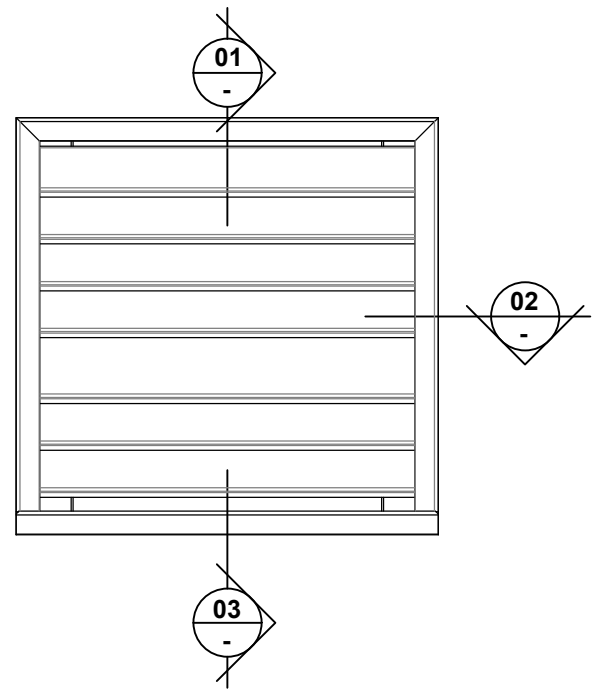

VENTÜER TECHNICAL DATA SHEET

VL-50CM (FLANGED FRAME)
HEAD DETAIL 01
SCALE 1 : 4

VL-50CM LOUVRE (FLANGED FRAME)

VL-50CM (FLANGED FRAME)
SILL DETAIL 03
SCALE 1 : 4

VL-50CM (FLANGED FRAME)
JAMB DETAIL 02
SCALE 1 : 4

VENTILATION LOUVRE
VL-50CM
FIXING TO WINDOW JOINERY-GLAZED IN

VENTÜER
High-Performance Building Ventilation

P: +64 9 973 3616
W: ventuer.co.nz
© 2019 All rights reserved

Scale: 1 : 4
Date: 12/04/2019

VL-50CM Ver.1