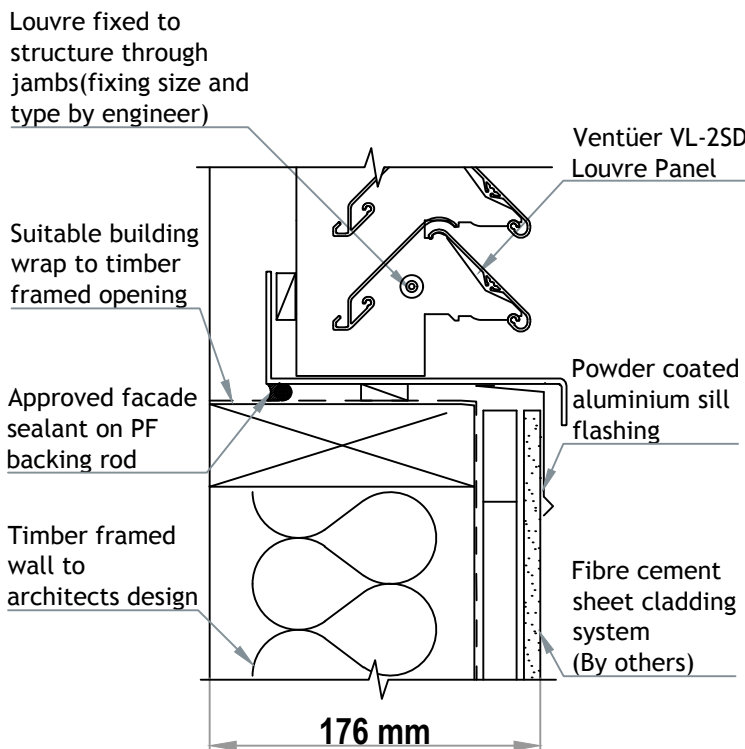

# VENTÜER TECHNICAL DATA SHEET

**VL-2SD (FLANGED FRAME)  
HEAD DETAIL 01  
SCALE 1 : 4**

**VL-2SD LOUVRE (FLANGED FRAME)**

**VL-2SD (FLANGED FRAME)  
SILL DETAIL 03  
SCALE 1 : 4**

**VL-2SD (FLANGED FRAME)  
JAMB DETAIL 02  
SCALE 1 : 4**