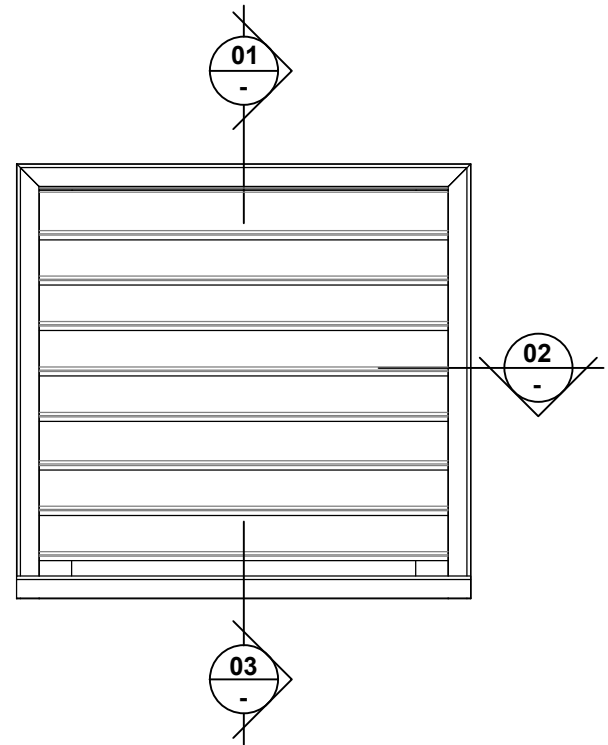

# VENTÜER TECHNICAL DATA SHEET

**VL-2SD (FLANGED FRAME)  
HEAD DETAIL 01  
SCALE 1 : 4**

**VL-2SD LOUVRE (FLANGED FRAME)**

**VL-2SD (FLANGED FRAME)  
SILL DETAIL 03  
SCALE 1 : 4**

**VL-2SD (FLANGED FRAME)  
JAMB DETAIL 02  
SCALE 1 : 4**