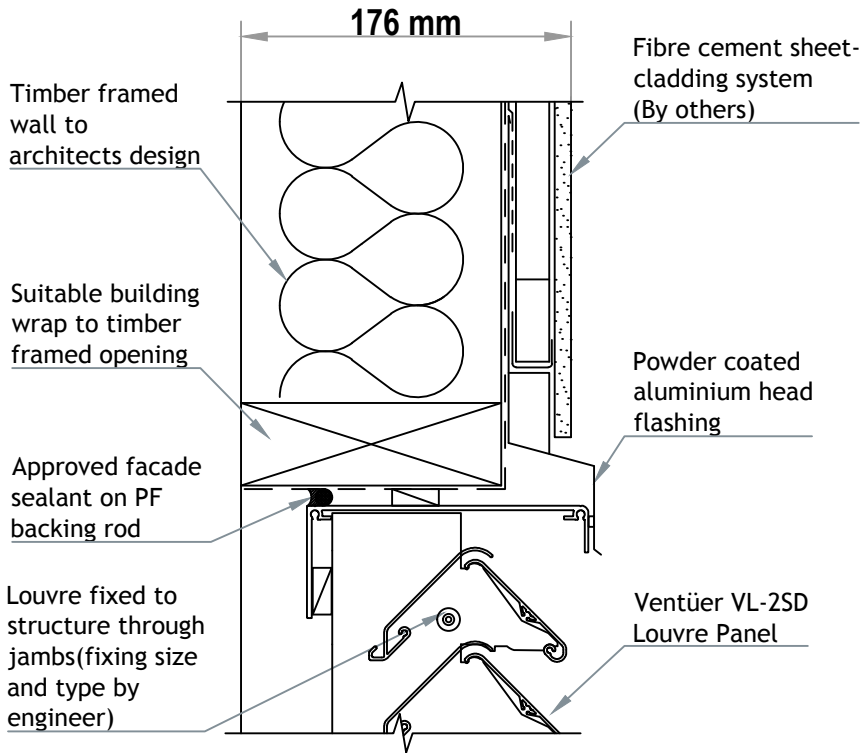

# VENTÜER TECHNICAL DATA SHEET

**VL-2SD (FLANGED FRAME)  
HEAD DETAIL 01  
SCALE 1 : 4**

**VL-2SD LOUVRE (FLANGED FRAME)**

**VL-2SD (FLANGED FRAME)  
SILL DETAIL 03  
SCALE 1 : 4**

**VL-2SD (FLANGED FRAME)  
JAMB DETAIL 02  
SCALE 1 : 4**