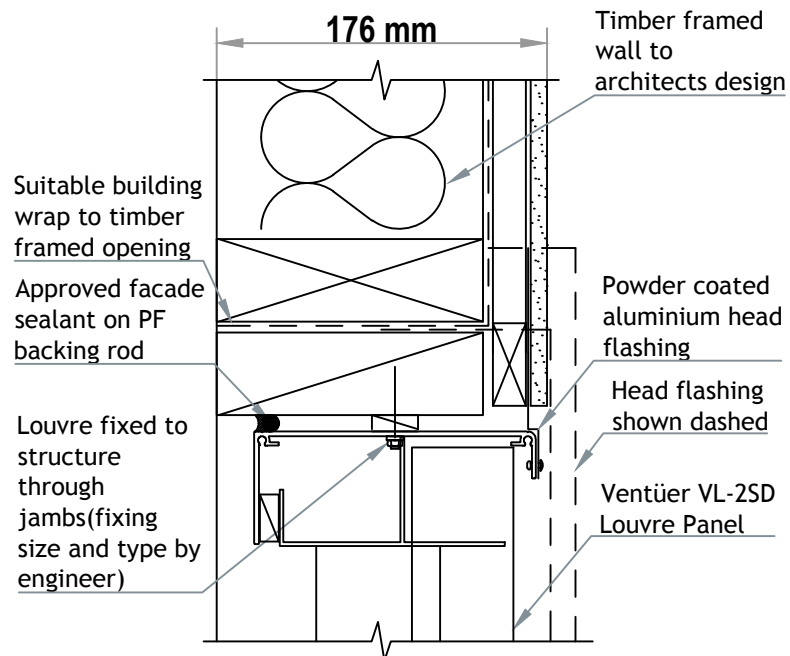

# VENTÜER TECHNICAL DATA SHEET

**VL-2SD (FLANGED FRAME)  
HEAD DETAIL 01  
SCALE 1 : 4**

**VL-2SD LOUVRE (FLANGED FRAME)**

**VL-2SD (FLANGED FRAME)  
SILL DETAIL 03  
SCALE 1 : 4**

**VL-2SD (FLANGED FRAME)  
JAMB DETAIL 02  
SCALE 1 : 4**