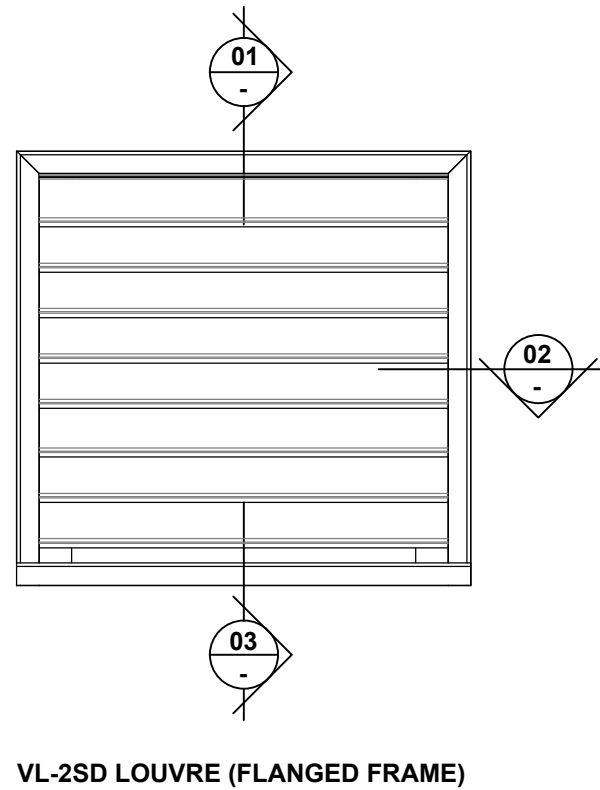

# VENTÜER TECHNICAL DATA SHEET

**VENTILATION LOUVRE**  
**VL-2SD**  
FIXING TO VERTICAL CORRUGATED IRON

**VENTÜER**  
High-Performance Building Ventilation  
P: +64 9 973 3616  
W: ventuer.co.nz  
© 2019 All rights reserved

Scale: 1 : 4  
Date: 26/03/2019

VL-2SD Ver.1