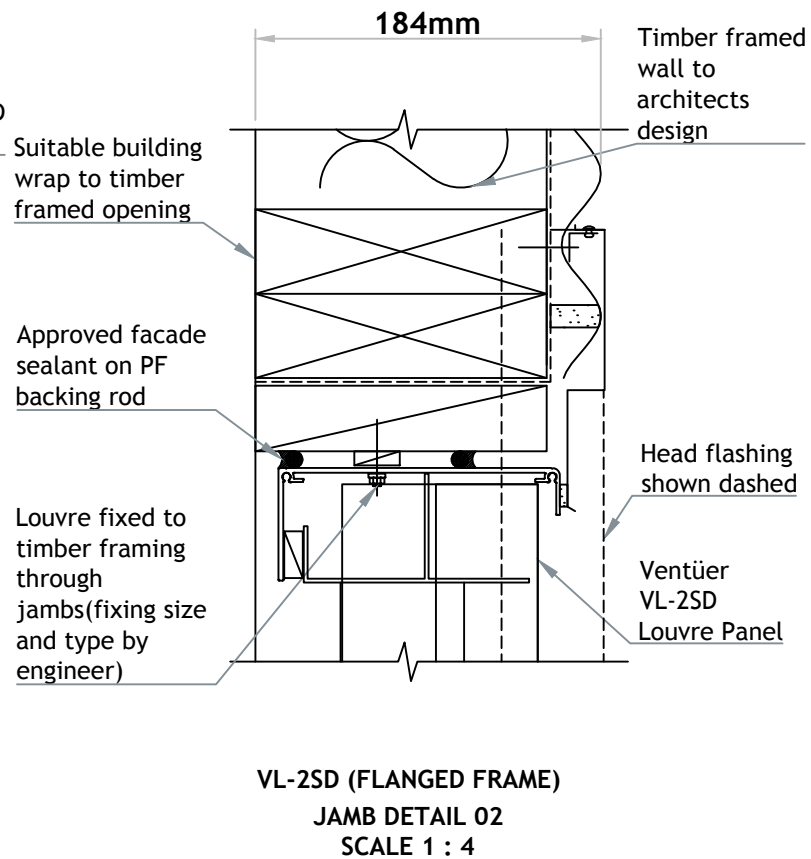

# VENTÜER TECHNICAL DATA SHEET

**VENTILATION LOUVRE**  
**VL-2SD**  
FIXING TO VERTICAL CORRUGATED IRON

**VENTÜER**  
High-Performance Building Ventilation  
P: +64 9 973 3616  
W: ventuer.co.nz  
© 2019 All rights reserved

Scale: 1 : 4  
Date: 26/03/2019

VL-2SD Ver.1