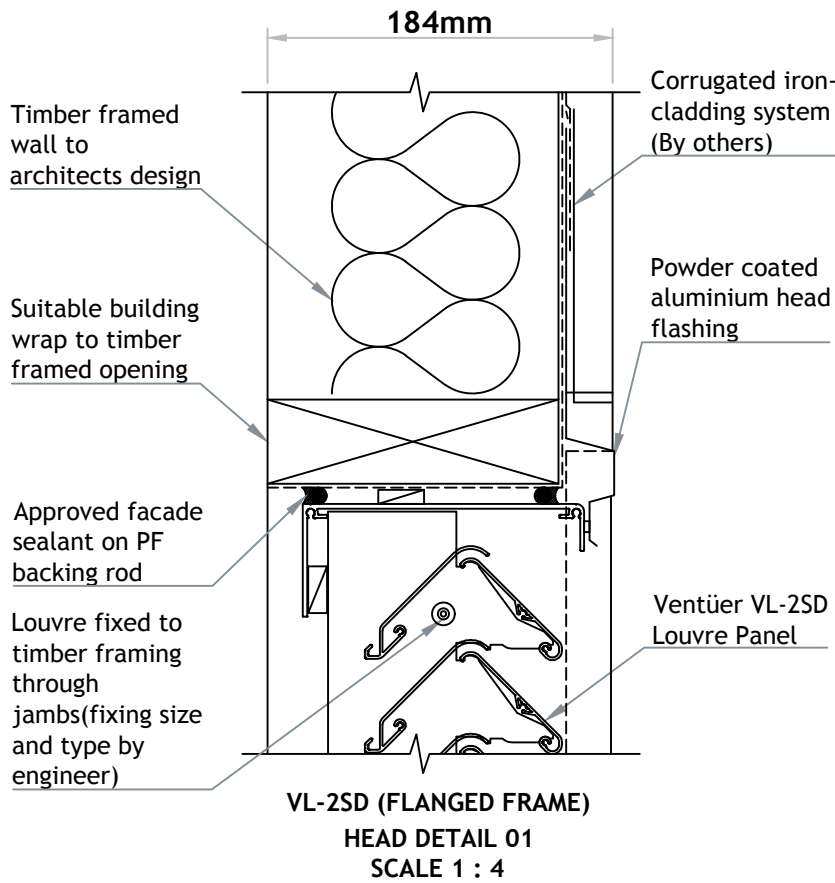

# VENTÜER TECHNICAL DATA SHEET

**VENTILATION LOUVRE**  
**VL-2SD**  
FIXING TO VERTICAL CORRUGATED IRON

**VENTÜER**  
High-Performance Building Ventilation  
P: +64 9 973 3616  
W: ventuer.co.nz  
© 2019 All rights reserved

Scale: 1 : 4  
Date: 26/03/2019

VL-2SD Ver.1