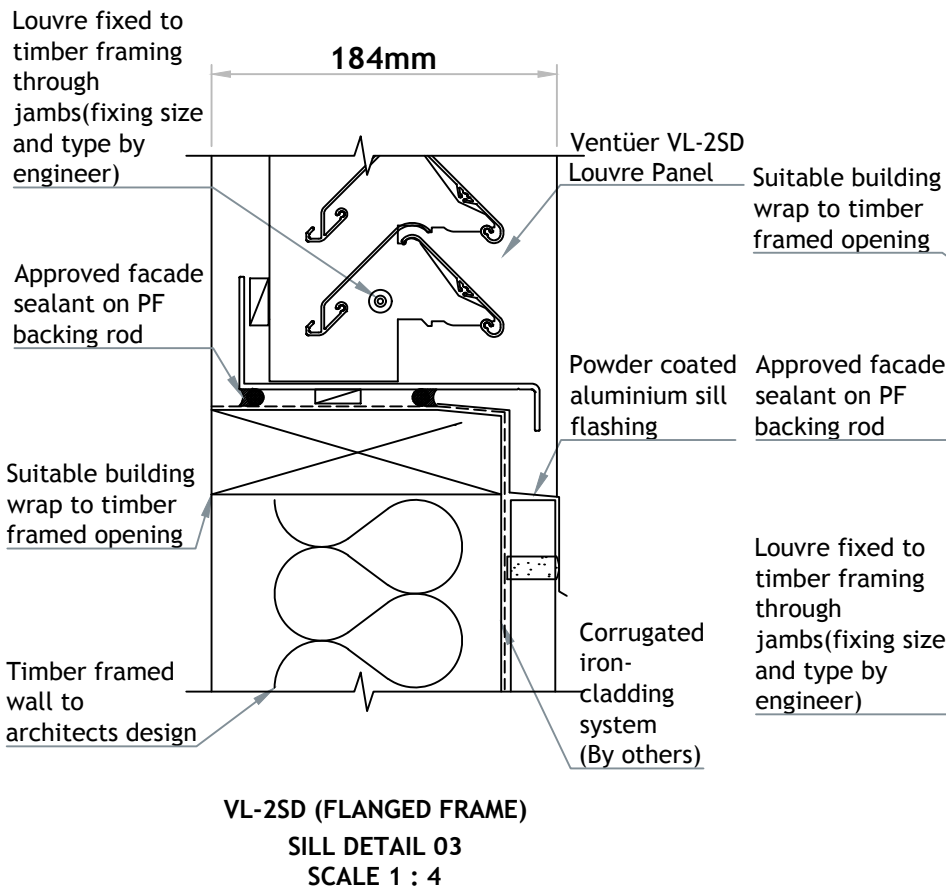

# VENTÜER TECHNICAL DATA SHEET

**VENTILATION LOUVRE**  
**VL-2SD**  
FIXING TO VERTICAL CORRUGATED IRON

**VENTÜER**  
High-Performance Building Ventilation  
P: +64 9 973 3616  
W: ventuer.co.nz  
© 2019 All rights reserved

Scale: 1 : 4  
Date: 26/03/2019

VL-2SD Ver.1