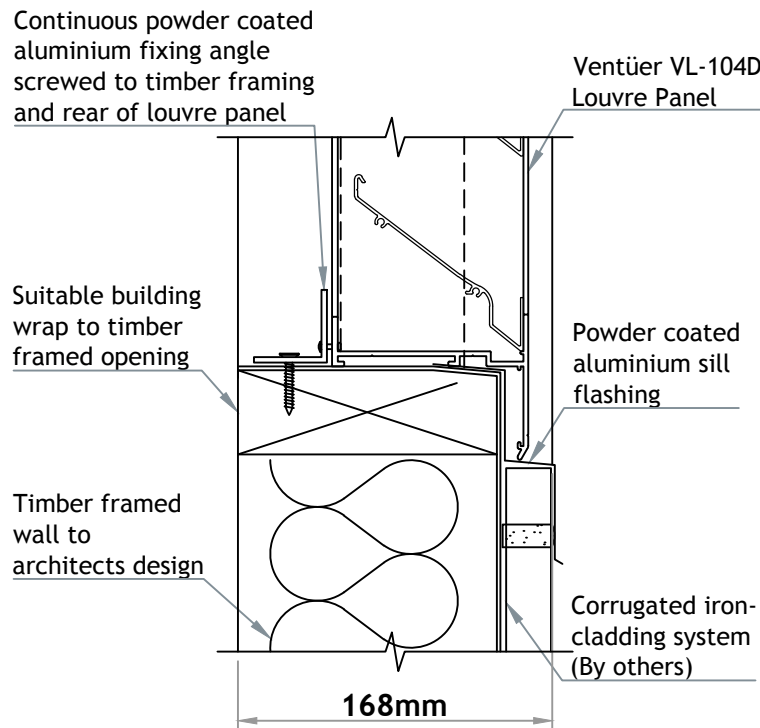

# VENTÜER TECHNICAL DATA SHEET

**VL-104D (FLANGED FRAME)**  
**HEAD DETAIL 01**  
**SCALE 1 : 4**

**VL-104D LOUVRE (FLANGED FRAME)**

**VL-104D (FLANGED FRAME)**  
**SILL DETAIL 03**  
**SCALE 1 : 4**

**VL-104D (FLANGED FRAME)**  
**JAMB DETAIL 02**  
**SCALE 1 : 4**

**VENTILATION LOUVRE**  
**VL-104D**

FIXING TO VERTICAL CORRUGATED IRON

**VENTÜER**  
 High-Performance Building Ventilation

P: +64 9 973 3616  
 W: ventuer.co.nz  
 © 2019 All rights reserved

Scale: 1 : 4  
 Date: 23/03/2019