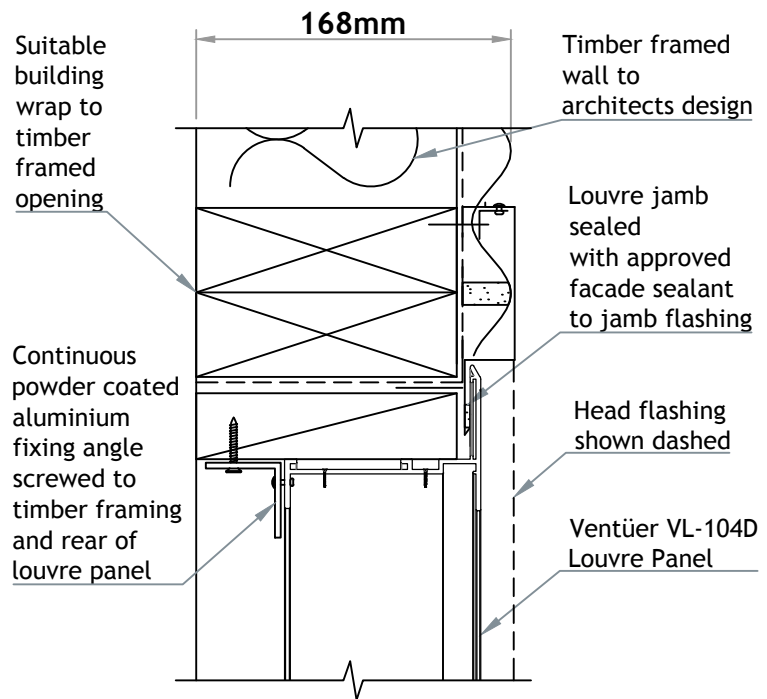

# VENTÜER TECHNICAL DATA SHEET

**VL-104D (FLANGED FRAME)**  
**HEAD DETAIL 01**  
**SCALE 1 : 4**

**VL-104D LOUVRE (FLANGED FRAME)**

**VL-104D (FLANGED FRAME)**  
**SILL DETAIL 03**  
**SCALE 1 : 4**

**VL-104D (FLANGED FRAME)**  
**JAMB DETAIL 02**  
**SCALE 1 : 4**