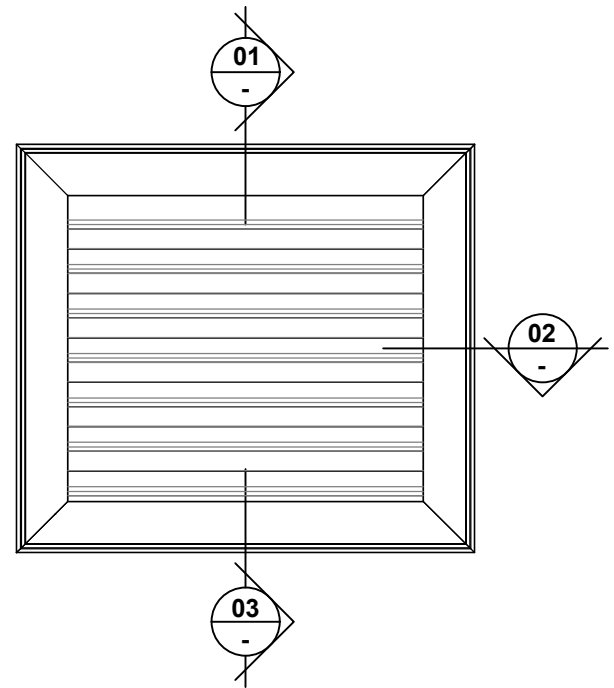

# VENTÜER TECHNICAL DATA SHEET

**VL-104D (FLANGED FRAME)**  
**HEAD DETAIL 01**  
**SCALE 1 : 4**

**VL-104D LOUVRE (FLANGED FRAME)**

**VL-104D (FLANGED FRAME)**  
**SILL DETAIL 03**  
**SCALE 1 : 4**

**VL-104D (FLANGED FRAME)**  
**JAMB DETAIL 02**  
**SCALE 1 : 4**