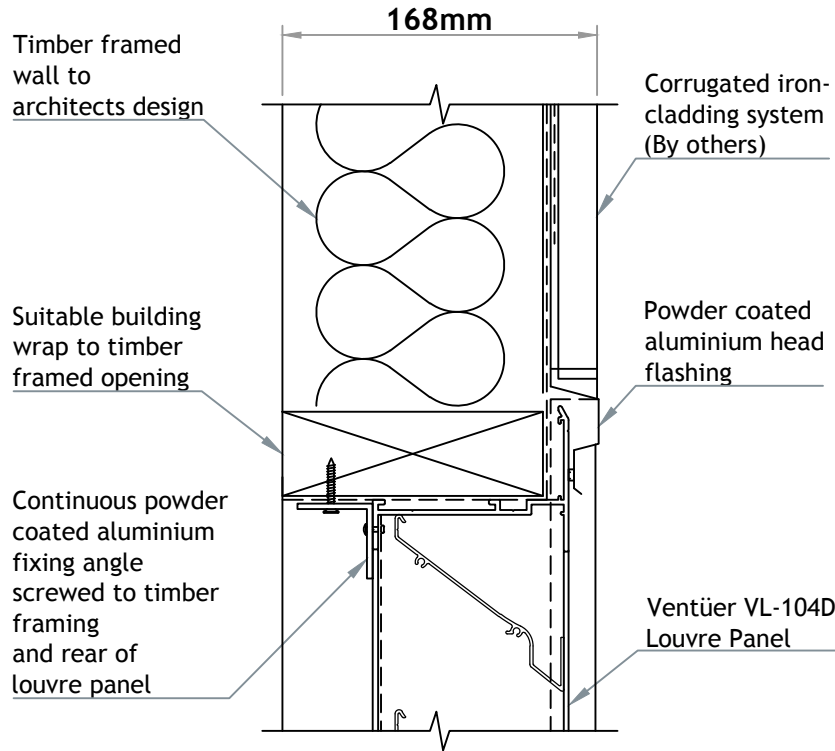

# VENTÜER TECHNICAL DATA SHEET

**VL-104D (FLANGED FRAME)**  
**HEAD DETAIL 01**  
**SCALE 1 : 4**

**VL-104D LOUVRE (FLANGED FRAME)**

**VL-104D (FLANGED FRAME)**  
**SILL DETAIL 03**  
**SCALE 1 : 4**

**VL-104D (FLANGED FRAME)**  
**JAMB DETAIL 02**  
**SCALE 1 : 4**

**VENTILATION LOUVRE**  
**VL-104D**

FIXING TO VERTICAL CORRUGATED IRON

**VENTÜER**  
 High-Performance Building Ventilation

P: +64 9 973 3616  
 W: ventuer.co.nz  
 © 2019 All rights reserved

Scale: 1 : 4  
 Date: 23/03/2019