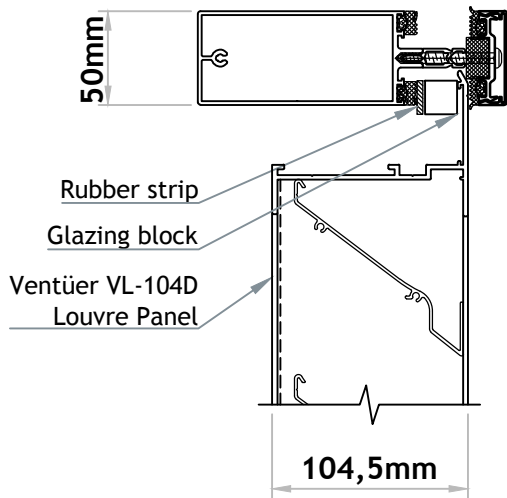

VENTÜER TECHNICAL DATA SHEET

VL-104D (FLANGED FRAME)
HEAD DETAIL 01
SCALE 1 : 4

VL-104D LOUVRE (FLANGED FRAME)

VL-104D (FLANGED FRAME)
SILL DETAIL 03
SCALE 1 : 4

VL-104D (FLANGED FRAME)
JAMB DETAIL 02
SCALE 1 : 4

VENTILATION LOUVRE
VL-104D
FIXING TO WINDOW JOINERY-GLAZED IN

VENTÜER
High-Performance Building Ventilation

P: +64 9 973 3616
W: ventuer.co.nz
© 2019 All rights reserved

Scale: 1 : 4
Date: 12/04/2019

VL-104D Ver.1