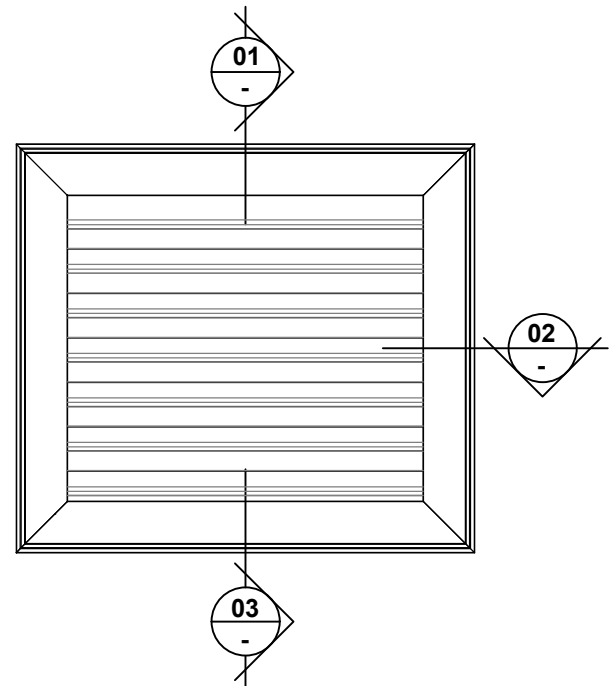

VENTÜER TECHNICAL DATA SHEET

VL-104D (FLANGED FRAME)
HEAD DETAIL 01
SCALE 1 : 4

VL-104D LOUVRE (FLANGED FRAME)

VL-104D (FLANGED FRAME)
SILL DETAIL 03
SCALE 1 : 4

VL-104D (FLANGED FRAME)
JAMB DETAIL 02
SCALE 1 : 4