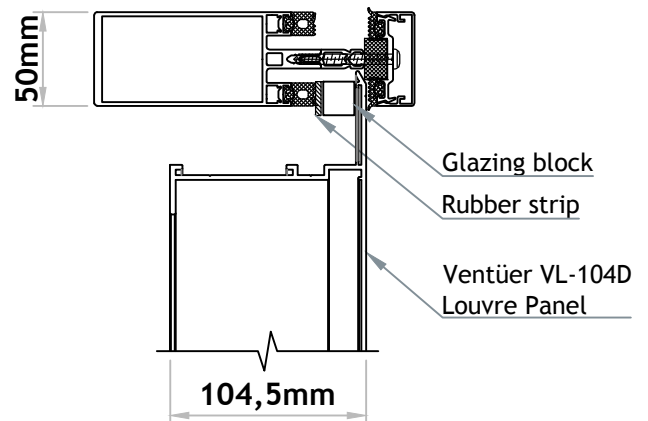

VENTÜER TECHNICAL DATA SHEET

VL-104D (FLANGED FRAME)
HEAD DETAIL 01
SCALE 1 : 4

VL-104D LOUVRE (FLANGED FRAME)

VL-104D (FLANGED FRAME)
SILL DETAIL 03
SCALE 1 : 4

VL-104D (FLANGED FRAME)
JAMB DETAIL 02
SCALE 1 : 4

VENTILATION LOUVRE
VL-104D
FIXING TO WINDOW JOINERY-GLAZED IN

VENTÜER
High-Performance Building Ventilation

P: +64 9 973 3616
W: ventuer.co.nz
© 2019 All rights reserved

Scale: 1 : 4
Date: 12/04/2019

VL-104D Ver.1