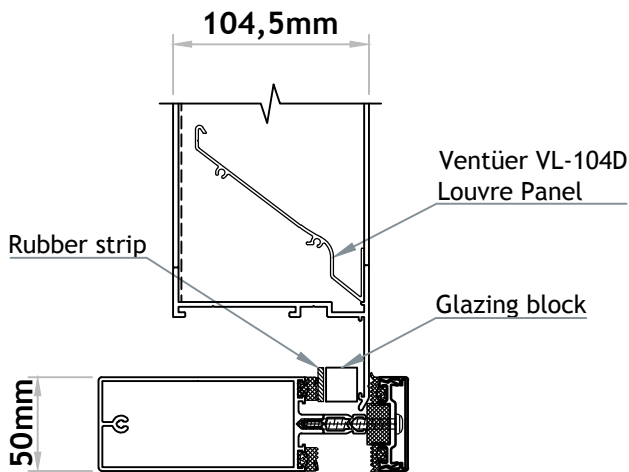

VENTÜER TECHNICAL DATA SHEET

VL-104D (FLANGED FRAME)
HEAD DETAIL 01
SCALE 1 : 4

VL-104D LOUVRE (FLANGED FRAME)

VL-104D (FLANGED FRAME)
SILL DETAIL 03
SCALE 1 : 4

VL-104D (FLANGED FRAME)
JAMB DETAIL 02
SCALE 1 : 4

VENTILATION LOUVRE
VL-104D
FIXING TO WINDOW JOINERY-GLAZED IN

VENTÜER
High-Performance Building Ventilation

P: +64 9 973 3616
W: ventuer.co.nz
© 2019 All rights reserved

Scale: 1 : 4
Date: 12/04/2019

VL-104D Ver.1