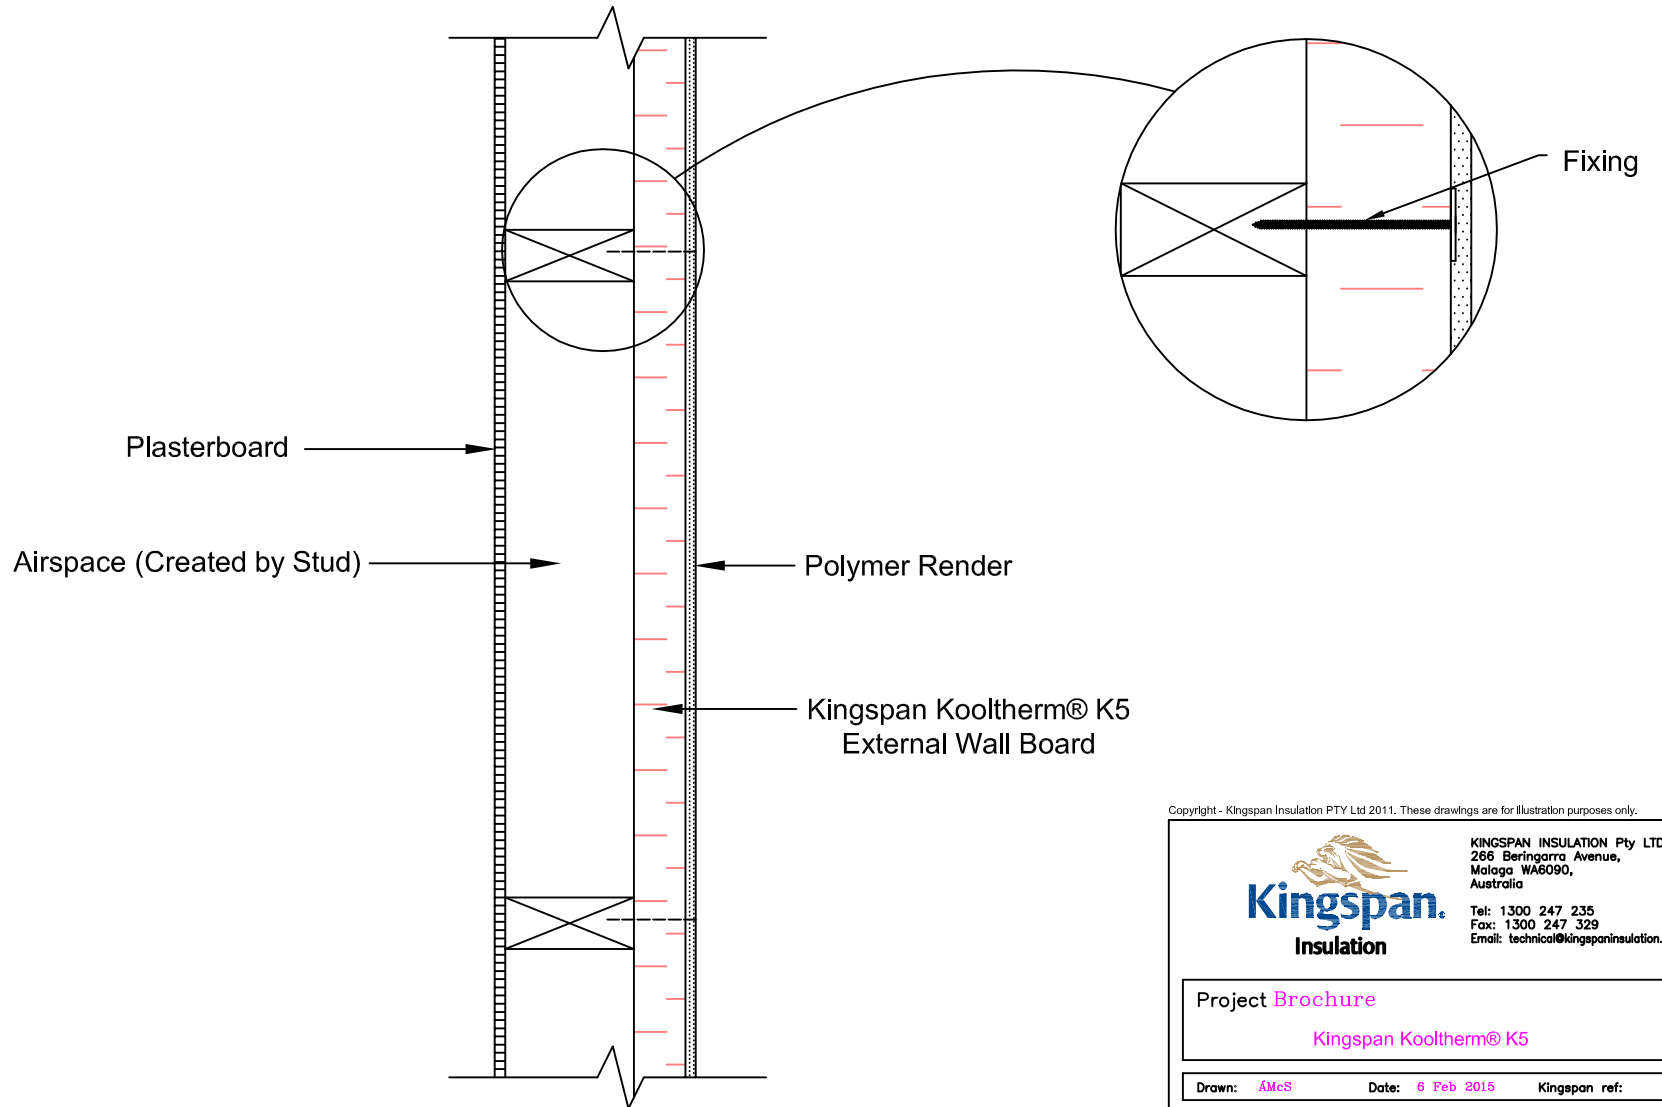

Side Elevation - Stud Wall with Kingspan Kooltherm® K5 External Wall Board & Polymer Render using an internal plasterboard lining.

KINGSPAN INSULATION PTY LTD
266 Beringarra Avenue,
Malaga WA6090,
Australia
Tel: 1300 247 235
Fax: 1300 247 329
Email: technical@kingspaninsulation.com.au

Project **Brochure**
Kingspan Kooltherm® K5

Drawn: **AMcS** Date: **6 Feb 2015** Kingspan ref:

Status: Checked:

Scale: **NTS**

Drawing No. **Stud+K5**