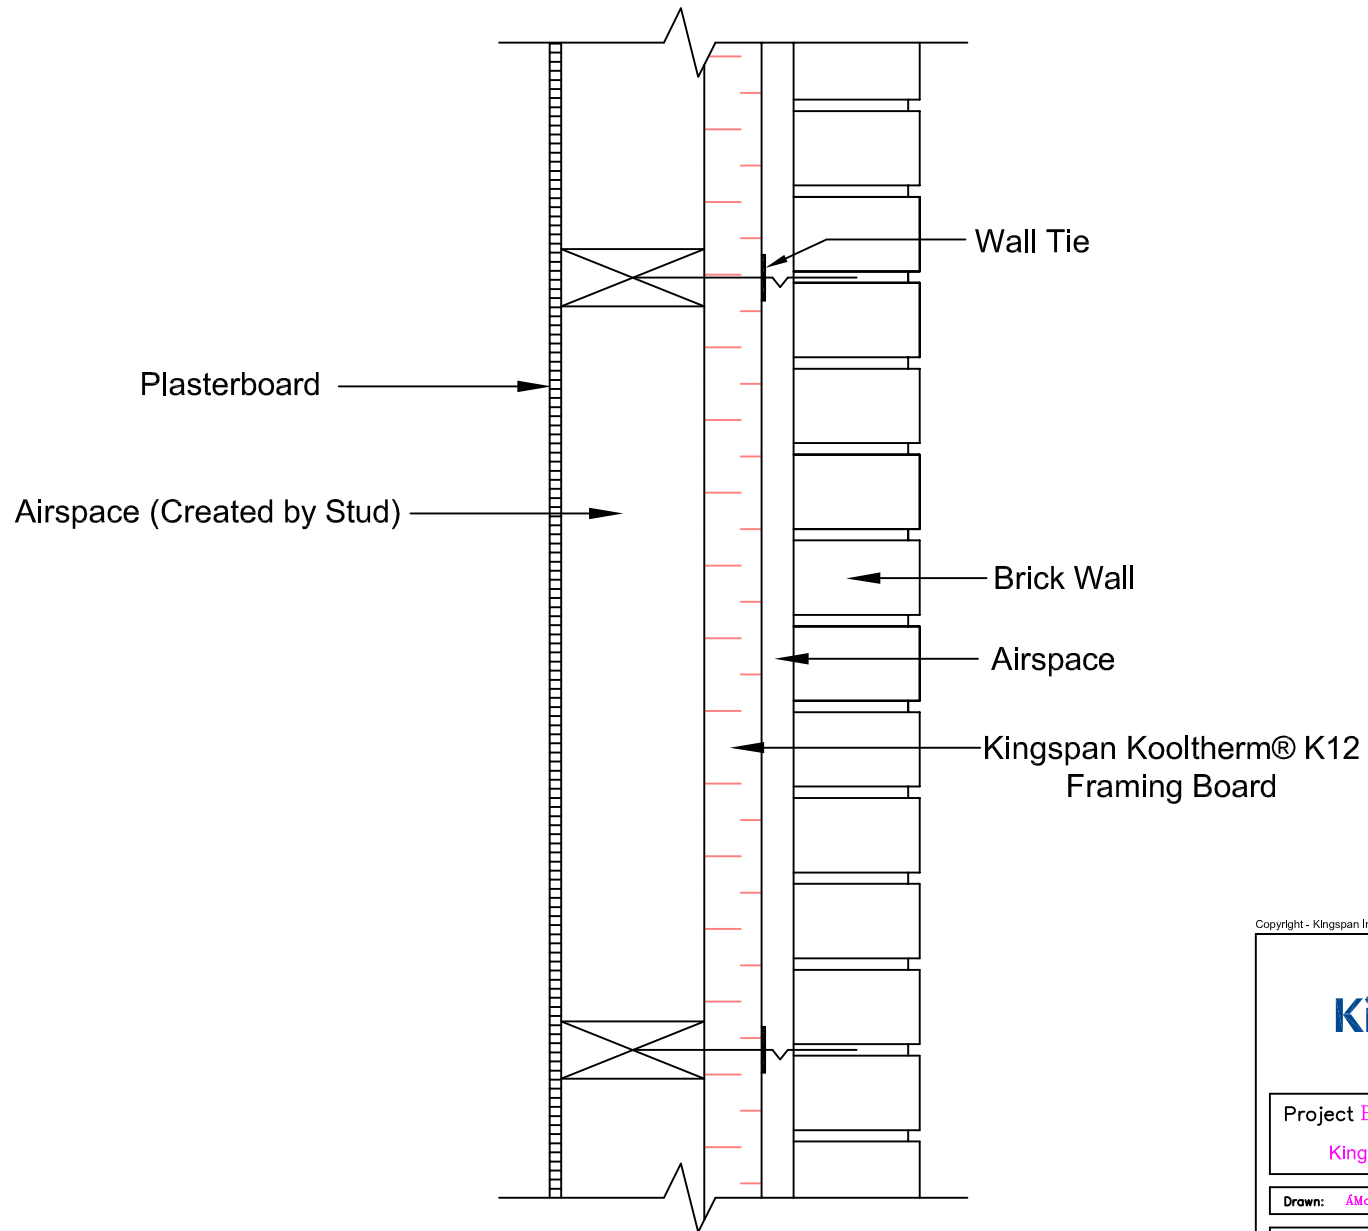

**Side Elevation - Brick Veneer Wall with Kingspan Kooltherm® K12
Framing Board using an internal plasterboard lining.**

KINGSPAN INSULATION PTY LTD
266 Beringarra Avenue,
Malaga WA6090,
Australia
Tel: 1300 247 235
Fax: 1300 247 329
Email: technical@kingspaninsulation.com.au

Project **Brochure**
Kingspan Kooltherm® K12 Framing Board

Drawn: **AMcS** Date: **9/2/15** Kingspan ref:

Status: Checked:

Scale: **NTS**

Drawing No. **BV+K12**