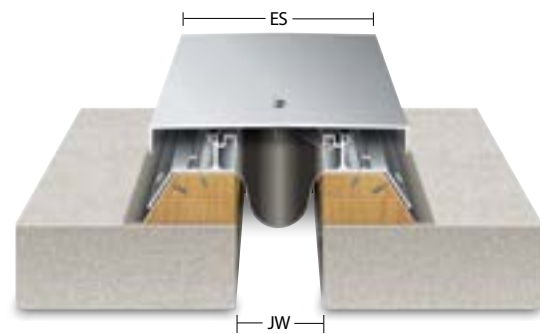

Roof Covers 2" and Up

We offer multiple types of roof covers for flat and built-up roofs. Our metal and bellows roof covers expand and contract for multi-directional movement.

SRJ

MARC

RJT

BRJ

MODEL DATA

ROOF TO ROOF COVERS

JOINT WIDTH	2"	4"	6"	8"	10"	12"	14"	16"	4"	6"	8"	10"	12"	14"	16"
MINIMUM OPENING	0.00"	0.00"	0.00"	0.00"	0.00"	0.00"	0.00"	0.00"	1.00"	1.00"	1.00"	1.00"	1.00"	1.00"	1.00"
MAXIMUM OPENING	3.00"	6.00"	9.00"	12.00"	15.00"	18.00"	21.00"	24.00"	7.50"	11.75"	12.50"	16.75"	20.75"	21.00"	24.25"
EXPOSED SURFACE	N/A	N/A	N/A	N/A	N/A	N/A	N/A	N/A	12.00"	15.00"	18.00"	21.00"	24.00"	27.00"	30.00"
SPECIFY MODEL	BRJ 200	BRJ 400	BRJ 600	BRJ 800	BRJ 1000	BRJ 1200	BRJ 1400	BRJ 1600	SRJ 400	SRJ 600	SRJ 800	SRJ 1000	SRJ 1200	SRJ 1400	SRJ 1600

ROOF TO WALL COVERS

JOINT WIDTH	2"	4"	6"	8"	10"	12"	14"	16"	4"	6"	8"	10"	12"	14"	16"
MINIMUM OPENING	0.00"	0.00"	0.00"	0.00"	0.00"	0.00"	0.00"	0.00"	0.00"	0.00"	4.50"	5.50"	6.50"	7.50"	8.50"
MAXIMUM OPENING	3.00"	6.00"	9.00"	12.00"	15.00"	18.00"	21.00"	24.00"	6.25"	8.75"	10.25"	13.25"	16.25"	17.50"	20.00"
EXPOSED SURFACE	N/A	N/A	N/A	N/A	N/A	N/A	N/A	N/A	8.00"	10.50"	13.00"	15.50"	18.00"	20.50"	23.00"
SPECIFY MODEL	BRW 200	BRW 400	BRW 600	BRW 800	BRW 1000	BRW 1200	BRW 1400	BRW 1600	SRW 400	SRW 600	SRW 800	SRW 1000	SRW 1200	SRW 1400	SRW 1600