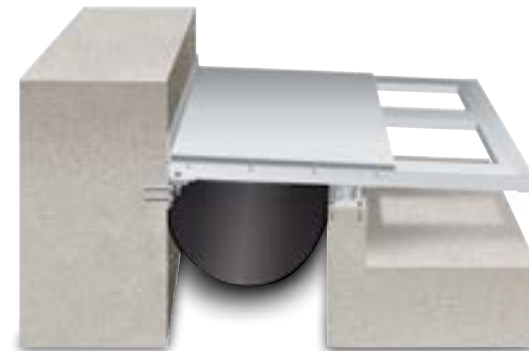

Roof Covers 2" and Up

We offer multiple types of roof covers for flat and built-up roofs. Our metal and bellows roof covers expand and contract for multi-directional movement.

SRJ

MARC

RJT

BRJ

MODEL DATA

ROOF TO ROOF COVERS

JOINT WIDTH	2"	4"	6"	8"	10"	12"	14"	16"	4"	6"	8"	10"	12"	14"	16"
MINIMUM OPENING	0.00"	0.00"	0.00"	0.00"	0.00"	0.00"	0.00"	0.00"	1.00"	1.00"	1.00"	1.00"	1.00"	1.00"	1.00"
MAXIMUM OPENING	3.00"	6.00"	9.00"	12.00"	15.00"	18.00"	21.00"	24.00"	7.50"	11.75"	12.50"	16.75"	20.75"	21.00"	24.25"
EXPOSED SURFACE	N/A	N/A	N/A	N/A	N/A	N/A	N/A	N/A	12.00"	15.00"	18.00"	21.00"	24.00"	27.00"	30.00"
SPECIFY MODEL	BRJ 200	BRJ 400	BRJ 600	BRJ 800	BRJ 1000	BRJ 1200	BRJ 1400	BRJ 1600	SRJ 400	SRJ 600	SRJ 800	SRJ 1000	SRJ 1200	SRJ 1400	SRJ 1600

ROOF TO WALL COVERS

JOINT WIDTH	2"	4"	6"	8"	10"	12"	14"	16"	4"	6"	8"	10"	12"	14"	16"
MINIMUM OPENING	0.00"	0.00"	0.00"	0.00"	0.00"	0.00"	0.00"	0.00"	0.00"	0.00"	4.50"	5.50"	6.50"	7.50"	8.50"
MAXIMUM OPENING	3.00"	6.00"	9.00"	12.00"	15.00"	18.00"	21.00"	24.00"	6.25"	8.75"	10.25"	13.25"	16.25"	17.50"	20.00"
EXPOSED SURFACE	N/A	N/A	N/A	N/A	N/A	N/A	N/A	N/A	8.00"	10.50"	13.00"	15.50"	18.00"	20.50"	23.00"
SPECIFY MODEL	BRW 200	BRW 400	BRW 600	BRW 800	BRW 1000	BRW 1200	BRW 1400	BRW 1600	SRW 400	SRW 600	SRW 800	SRW 1000	SRW 1200	SRW 1400	SRW 1600