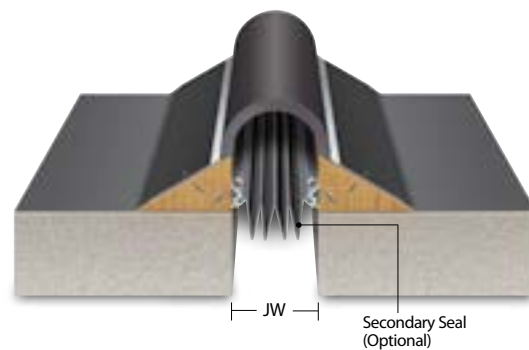

Roof Covers 2" and Up

We offer multiple types of roof covers for flat and built-up roofs. Our metal and bellows roof covers expand and contract for multi-directional movement.

SRJ

MARC

RJT

BRJ

MODEL DATA

ROOF TO ROOF COVERS

JOINT WIDTH	2"	4"	6"	8"	10"	12"	14"	16"	4"	6"	8"	10"	12"	14"	16"
MINIMUM OPENING	0.00"	0.00"	0.00"	0.00"	0.00"	0.00"	0.00"	0.00"	1.00"	1.00"	1.00"	1.00"	1.00"	1.00"	1.00"
MAXIMUM OPENING	3.00"	6.00"	9.00"	12.00"	15.00"	18.00"	21.00"	24.00"	7.50"	11.75"	12.50"	16.75"	20.75"	21.00"	24.25"
EXPOSED SURFACE	N/A	N/A	N/A	N/A	N/A	N/A	N/A	N/A	12.00"	15.00"	18.00"	21.00"	24.00"	27.00"	30.00"
SPECIFY MODEL	BRJ 200	BRJ 400	BRJ 600	BRJ 800	BRJ 1000	BRJ 1200	BRJ 1400	BRJ 1600	SRJ 400	SRJ 600	SRJ 800	SRJ 1000	SRJ 1200	SRJ 1400	SRJ 1600

ROOF TO WALL COVERS

JOINT WIDTH	2"	4"	6"	8"	10"	12"	14"	16"	4"	6"	8"	10"	12"	14"	16"
MINIMUM OPENING	0.00"	0.00"	0.00"	0.00"	0.00"	0.00"	0.00"	0.00"	0.00"	0.00"	4.50"	5.50"	6.50"	7.50"	8.50"
MAXIMUM OPENING	3.00"	6.00"	9.00"	12.00"	15.00"	18.00"	21.00"	24.00"	6.25"	8.75"	10.25"	13.25"	16.25"	17.50"	20.00"
EXPOSED SURFACE	N/A	N/A	N/A	N/A	N/A	N/A	N/A	N/A	8.00"	10.50"	13.00"	15.50"	18.00"	20.50"	23.00"
SPECIFY MODEL	BRW 200	BRW 400	BRW 600	BRW 800	BRW 1000	BRW 1200	BRW 1400	BRW 1600	SRW 400	SRW 600	SRW 800	SRW 1000	SRW 1200	SRW 1400	SRW 1600