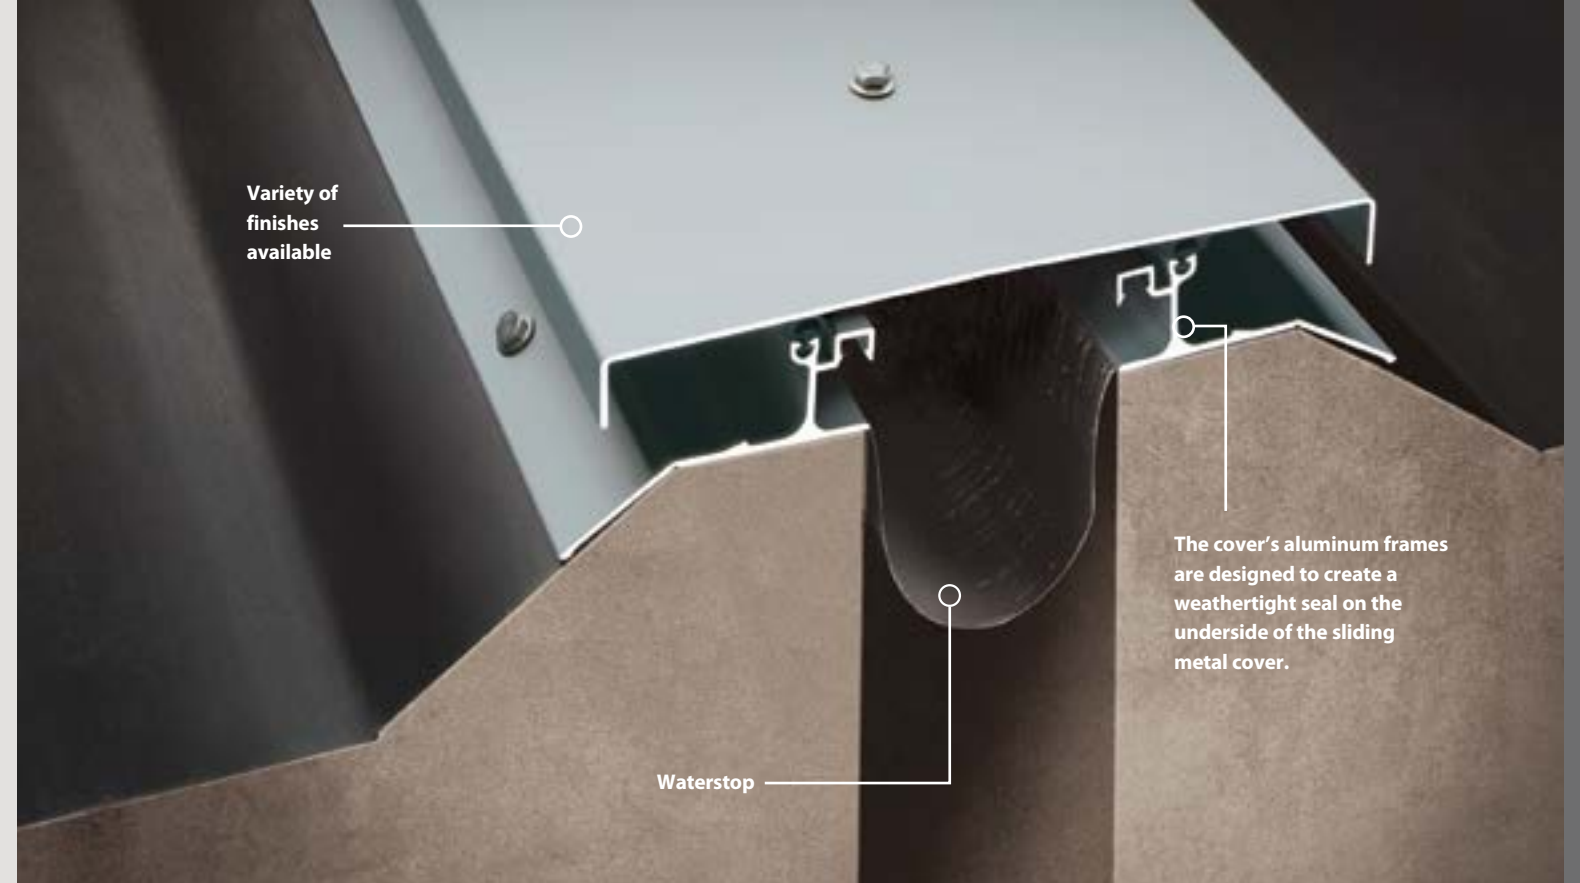

Roof Covers 2" and Up

We offer multiple types of roof covers for flat and built-up roofs. Our metal and bellows roof covers expand and contract for multi-directional movement.

SRJ

MARC

RJT

BRJ

MODEL DATA

ROOF TO ROOF COVERS

JOINT WIDTH	2"	4"	6"	8"	10"	12"	14"	16"	4"	6"	8"	10"	12"	14"	16"
MINIMUM OPENING	0.00"	0.00"	0.00"	0.00"	0.00"	0.00"	0.00"	0.00"	1.00"	1.00"	1.00"	1.00"	1.00"	1.00"	1.00"
MAXIMUM OPENING	3.00"	6.00"	9.00"	12.00"	15.00"	18.00"	21.00"	24.00"	7.50"	11.75"	12.50"	16.75"	20.75"	21.00"	24.25"
EXPOSED SURFACE	N/A	N/A	N/A	N/A	N/A	N/A	N/A	N/A	12.00"	15.00"	18.00"	21.00"	24.00"	27.00"	30.00"
SPECIFY MODEL	BRJ 200	BRJ 400	BRJ 600	BRJ 800	BRJ 1000	BRJ 1200	BRJ 1400	BRJ 1600	SRJ 400	SRJ 600	SRJ 800	SRJ 1000	SRJ 1200	SRJ 1400	SRJ 1600

ROOF TO WALL COVERS

JOINT WIDTH	2"	4"	6"	8"	10"	12"	14"	16"	4"	6"	8"	10"	12"	14"	16"
MINIMUM OPENING	0.00"	0.00"	0.00"	0.00"	0.00"	0.00"	0.00"	0.00"	0.00"	0.00"	4.50"	5.50"	6.50"	7.50"	8.50"
MAXIMUM OPENING	3.00"	6.00"	9.00"	12.00"	15.00"	18.00"	21.00"	24.00"	6.25"	8.75"	10.25"	13.25"	16.25"	17.50"	20.00"
EXPOSED SURFACE	N/A	N/A	N/A	N/A	N/A	N/A	N/A	N/A	8.00"	10.50"	13.00"	15.50"	18.00"	20.50"	23.00"
SPECIFY MODEL	BRW 200	BRW 400	BRW 600	BRW 800	BRW 1000	BRW 1200	BRW 1400	BRW 1600	SRW 400	SRW 600	SRW 800	SRW 1000	SRW 1200	SRW 1400	SRW 1600