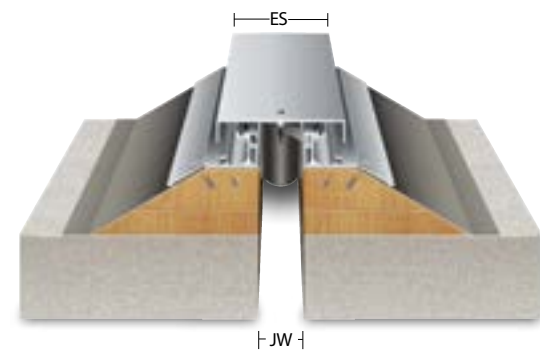

Roof Covers 2" and Up

We offer multiple types of roof covers for flat and built-up roofs. Our metal and bellows roof covers expand and contract for multi-directional movement.

SRJ

MARC

RJT

BRJ

MODEL DATA

ROOF TO ROOF COVERS

JOINT WIDTH	2"	4"	6"	8"	10"	12"	14"	16"	4"	6"	8"	10"	12"	14"	16"
MINIMUM OPENING	0.00"	0.00"	0.00"	0.00"	0.00"	0.00"	0.00"	0.00"	1.00"	1.00"	1.00"	1.00"	1.00"	1.00"	1.00"
MAXIMUM OPENING	3.00"	6.00"	9.00"	12.00"	15.00"	18.00"	21.00"	24.00"	7.50"	11.75"	12.50"	16.75"	20.75"	21.00"	24.25"
EXPOSED SURFACE	N/A	N/A	N/A	N/A	N/A	N/A	N/A	N/A	12.00"	15.00"	18.00"	21.00"	24.00"	27.00"	30.00"
SPECIFY MODEL	BRJ 200	BRJ 400	BRJ 600	BRJ 800	BRJ 1000	BRJ 1200	BRJ 1400	BRJ 1600	SRJ 400	SRJ 600	SRJ 800	SRJ 1000	SRJ 1200	SRJ 1400	SRJ 1600

ROOF TO WALL COVERS

JOINT WIDTH	2"	4"	6"	8"	10"	12"	14"	16"	4"	6"	8"	10"	12"	14"	16"
MINIMUM OPENING	0.00"	0.00"	0.00"	0.00"	0.00"	0.00"	0.00"	0.00"	0.00"	0.00"	4.50"	5.50"	6.50"	7.50"	8.50"
MAXIMUM OPENING	3.00"	6.00"	9.00"	12.00"	15.00"	18.00"	21.00"	24.00"	6.25"	8.75"	10.25"	13.25"	16.25"	17.50"	20.00"
EXPOSED SURFACE	N/A	N/A	N/A	N/A	N/A	N/A	N/A	N/A	8.00"	10.50"	13.00"	15.50"	18.00"	20.50"	23.00"
SPECIFY MODEL	BRW 200	BRW 400	BRW 600	BRW 800	BRW 1000	BRW 1200	BRW 1400	BRW 1600	SRW 400	SRW 600	SRW 800	SRW 1000	SRW 1200	SRW 1400	SRW 1600