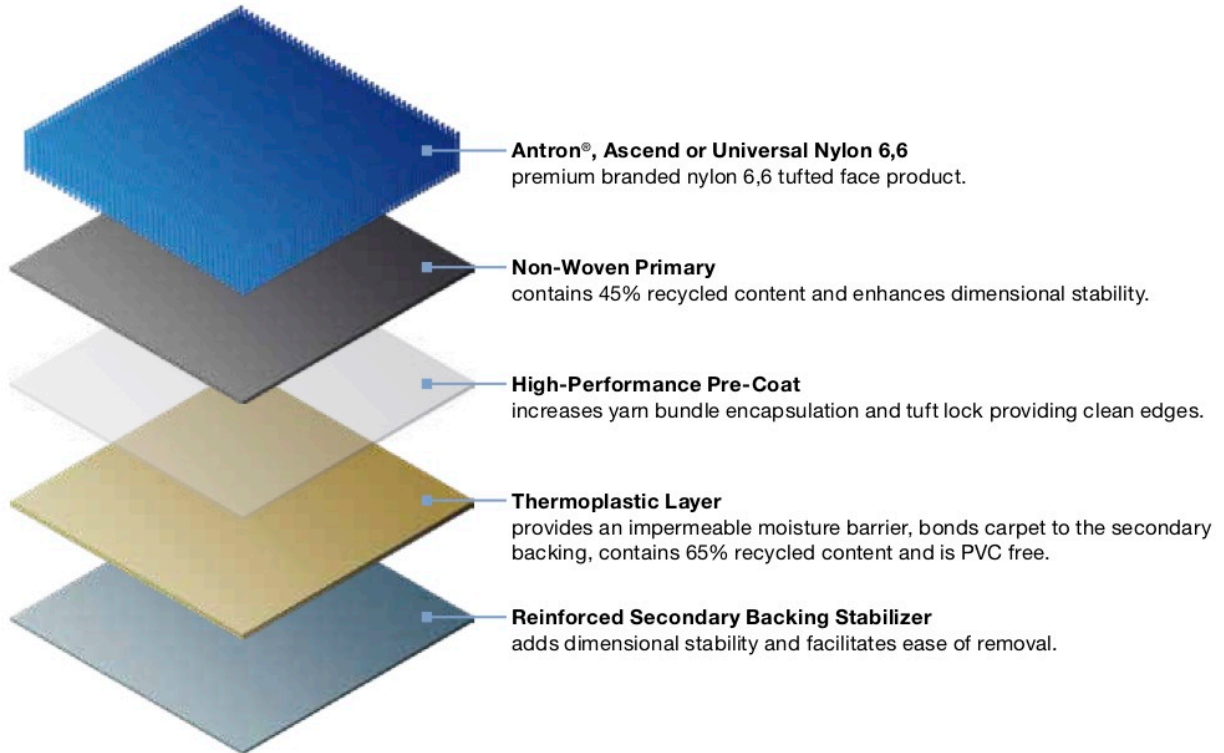

Backing Overview

EliteFlex™ 6 ft Hardback

Recycled Content

EliteFlex™ 6 ft Hardback backing structure contains 36% pre-consumer and 15% post-consumer recycled content.

Sustainability

Certified Cradle to Cradle Silver, NSF®140 Gold, and CRI Green Label Plus.

Warranty

Limited lifetime warranty for problems associated with with edge ravel, delamination, tuft bind, and moisture penetration.

BENTLEY®

800.423.4709 | BENTLEYMILLS.COM

©2021G