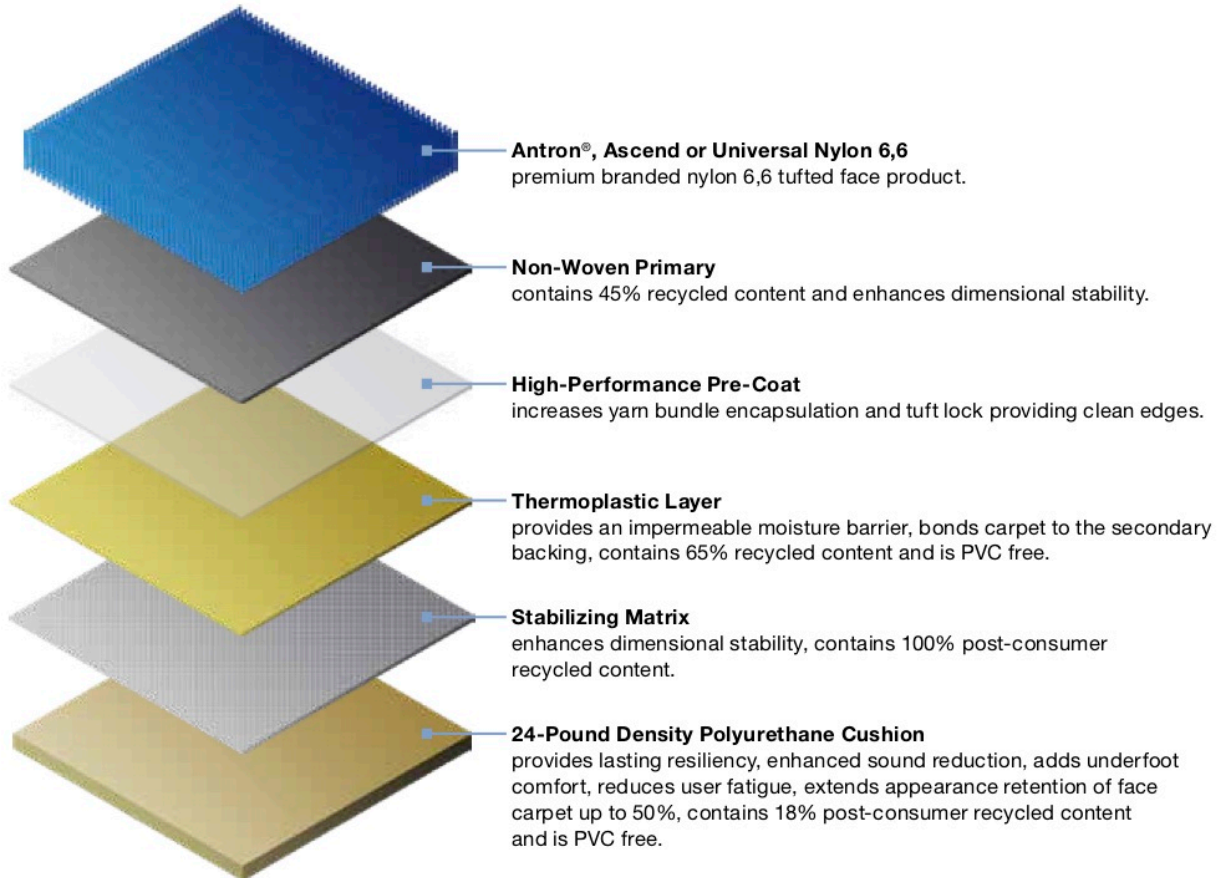

## Backing Overview

# EliteFlex™ 6 ft Cushion

### Recycled Content

EliteFlex™ 6 ft Cushion backing structure contains 22% pre-consumer and 22% post-consumer recycled content.

### Sustainability

Certified Cradle to Cradle Silver, NSF® 140 Gold, and CRI Green Label Plus.