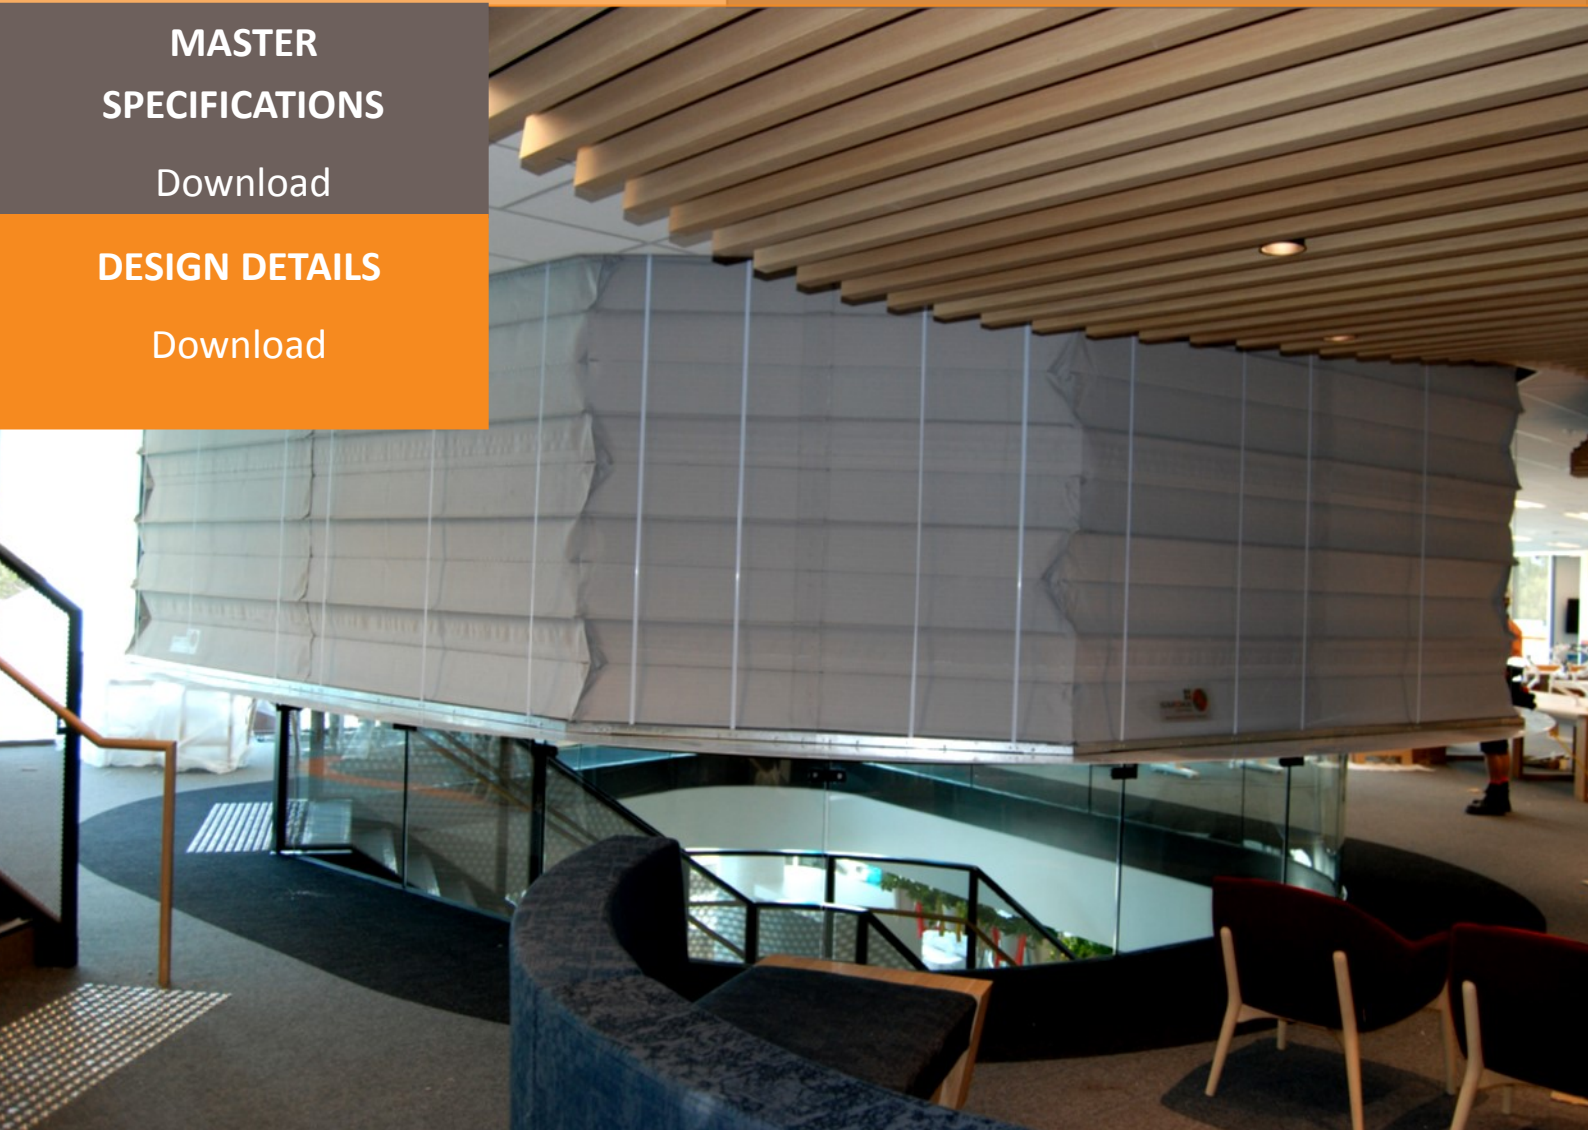

# 100% Flexibility

Compact in design, the Fyrehalt—EVOLUTION can be supplied in virtually unlimited spans and shapes.

The system can be zig-zagged across a room, around columns and between fixtures located at floor level.