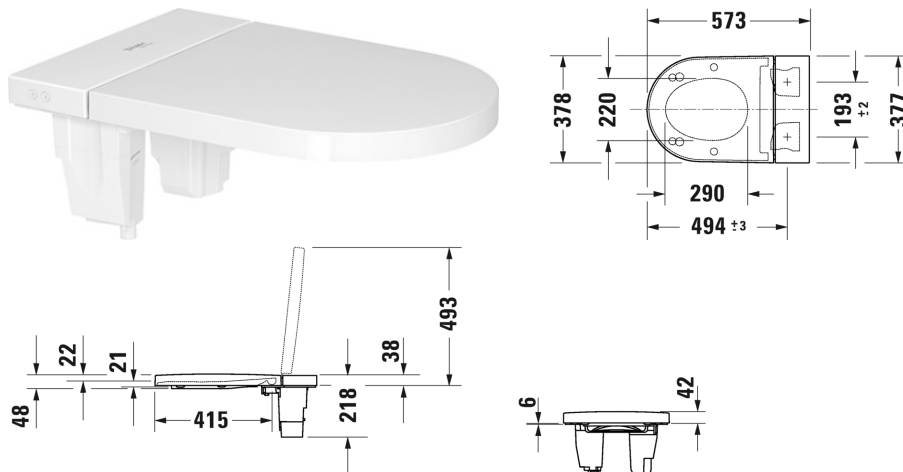

SensoWash® Starck f SensoWash® Starck f Plus shower toilet seat # 612000012000320

| < 378 mm > |

| SensoWash® Starck f Plus shower toilet seat | Dimension | Weight | Order number |
|--|--------------|----------------|-----------------|
| Rear-, Lady- and Comfortwash, Seat heating, Warm air dryer, individual adjustment of water-, air- and seat temperature as well as spray wand position and water spray intensity, Night light, Intelligent energy saving mode, Remote control included, App operation, Self-cleaning spray wand, Descaling function, Automatic drainage in periods of prologed disuse | | | |
| Colors | | | |
| 00 White Alpin | | | |
| Variant | | | |
| 220-240V 50/60Hz, **, Odor extraction, Automatic odor extraction, Adjustable odor extraction follow-up time, Automatic opening/closing of lid, Electromotive actuated lid, with concealed connections, 2 individually programmable user profiles, Seat/lid material duroplast | 378 x 574 mm | 7.000 kilogram | 612000012000320 |
| Infobox | | | |
| ** This SensoWash shower toilet seat is not available for European countries | | | |
| Installation accessories | | | |
| wall holder frame type, for permanent remote control fixation, suitable for SensoWash Plus remote control | | | 100724 |
| Suitable products | | | |
| Toilet wall mounted Duravit Rimless for SensoWash® f rimless, washdown model, only in combination with SensoWash f, 375 x 575 mm | 375 x 575 mm | | 251009 |

**SensoWash® Starck f SensoWash® Starck f Plus shower toilet
seat # 612000012000320**

|< 378 mm >|

One-piece toilet Duravit Rimless® for SensoWash® f rimless,
US-version, elongated with syphonic jet action, 305 mm/12"
rough-in, only in combination with SensoWash f, vertical outlet,
360 x 750 mm