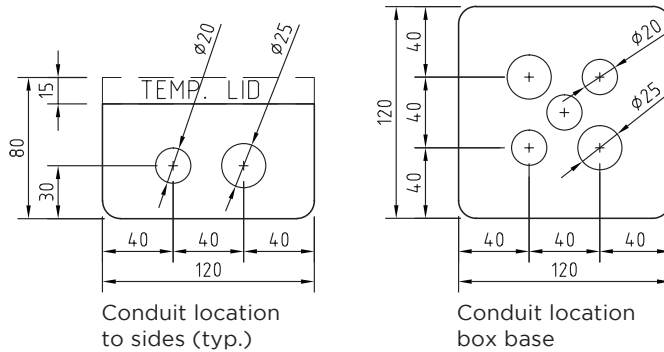

SATIN ALLOY SURFACE LID

SOLID LID AND FRAME

BEVELLED EDGE:
FITS ON TOP OF SURFACE FINISH

LID SIZE: 155 x 145 mm
BOX SIZE: 120 x 120 x 80 mm Deep
PROVISION FOR: 2 x Data Mounts

FB121 ASSEMBLY

All dimension quoted are nominal only. Drawings, images and text are for illustrative purposes only and product details and dimensions are subject to change without notice.