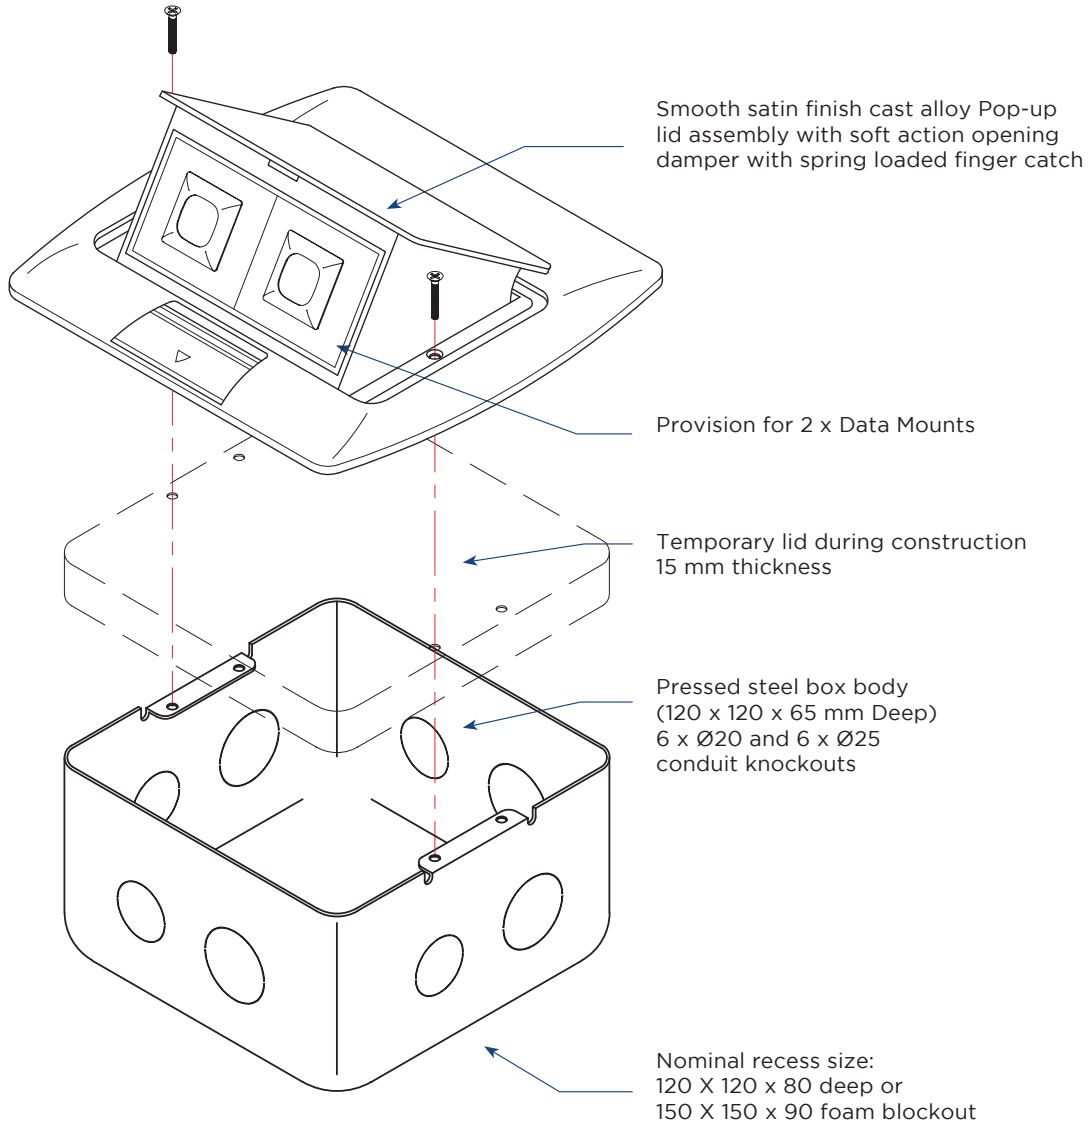

POP-UP OUTLETS

CODE: FB121

- Pop them up when you need them — tuck them away when you don't.
- Suitable for installation within: board room tables, desks, counters, walls, ceilings. Not recommended for high use areas when in ground.
- Soft action opening.

SATIN ALLOY SURFACE LID

SOLID LID AND FRAME

BEVELLED EDGE:
FITS ON TOP OF SURFACE FINISH

LID SIZE: 155 x 145 mm
BOX SIZE: 120 x 120 x 80 mm Deep
PROVISION FOR: 2 x Data Mounts

FB121 ASSEMBLY

All dimension quoted are nominal only. Drawings, images and text are for illustrative purposes only and product details and dimensions are subject to change without notice.

This product is not suitable for use in wet areas. It is intended for use with fixed wiring only and must be installed according to the AS/NZ 3000 Wiring Rules.