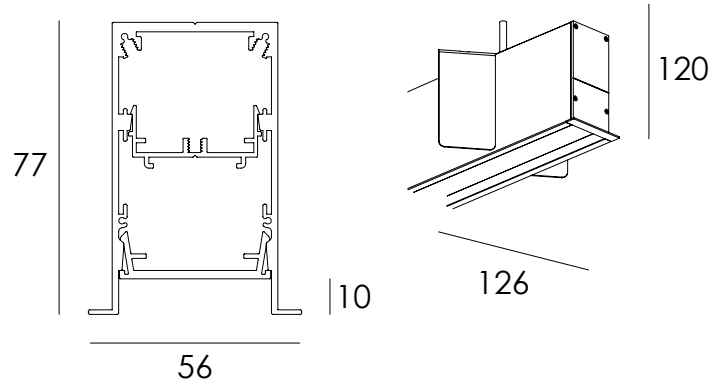

SLIM TRIM

RECESSED PROFILES

DARKON

THE EDGE OF LIGHT

IP22 LED

Slim Trim is a slim recessed profile for use with light tray 40 LED using either of Tridonic's Linear Light Engine HE or HO LED boards. The recessed lens is available in three options to suit your application.

CUT OUT

LENGTH LESS 14mm x 47mm W

SPECIFICATIONS

CODE NAME

COLOUR

WHITE / BLACK / SILVER / CUSTOM

LAMP

TRIDONIC STARK LLE24 HE / HO G4