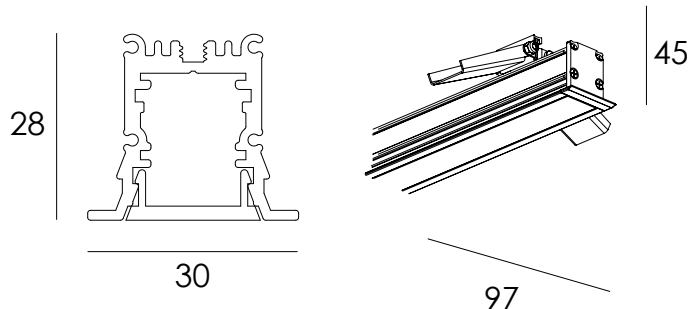

GRAZER LED REC^{MK2}

RECESSED PROFILES

DARKON

THE EDGE OF LIGHT

IP22 LED

Grazer LED REC is an extra slim recessed profile with downward illumination. It is available in three different LED options to suit your application. Note that the driver must be located remotely.

NOTE: REMOTE DRIVER IS WIDER THAN PROFILE, ALTERNATE ACCESS PANEL REQ.

SPECIFICATIONS

COLOUR

WHITE / BLACK / SILVER / CUSTOM

LAMP

DPAL 20/60 24V FLEXIBLE LED TAPE

TRIDONIC STARK LLE16 HE G4

OUTPUT P/MTR