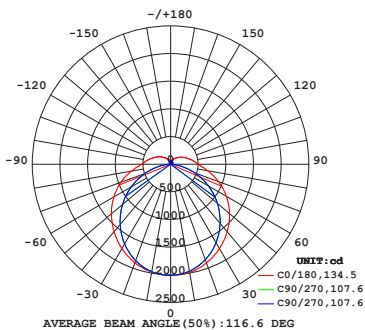

LBE545 BEACH SLIM LED BATTEN

FEATURES

- Made from recycled & bio plastics
- Dual colour adjustable LED (4000K/5700K)
- IP20 Rated
- Adjustable wattage for better energy efficiency

Luminous Intensity Distribution Diagrams

LBE545 (4000K)

LBE545 (5700K)

LBE545

Power	50-40-35-25W
Input Voltage	220-240V AC
Lumen Output	7000-7500lm
Efficacy	150lm/W
Color Temperature	4000K & 5700K
Beam Angle	120°
CRI	80
UGR	<29
Operating Temperature	-20°C to +45°C
LED Lifetime	>60,000hrs
Construction Material	SPCC + PC
IP Rating	IP20
IK Rating	IK06
Approvals & Certificates	SAA
Dimming	No

DIMENSIONS

Length	1500mm
Width	65mm
Depth	66mm