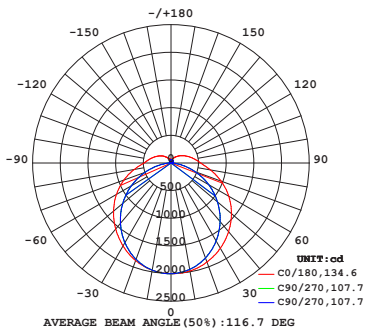

LBE545 BEACH SLIM LED BATTEN

FEATURES

- Made from recycled & bio plastics
- Dual colour adjustable LED (4000K/5700K)
- IP20 Rated
- Adjustable wattage for better energy efficiency

Luminous Intensity Distribution Diagrams

LBE545 (4000K)

LBE545 (5700K)

LBE545

Power	50-40-35-25W
Input Voltage	220-240V AC
Lumen Output	7000-7500lm
Efficacy	150lm/W
Color Temperature	4000K & 5700K
Beam Angle	120°
CRI	80
UGR	<29
Operating Temperature	-20°C to +45°C
LED Lifetime	>60,000hrs
Construction Material	SPCC + PC
IP Rating	IP20
IK Rating	IK06
Approvals & Certificates	SAA
Dimming	No

DIMENSIONS

Length	1500mm
Width	65mm
Depth	66mm