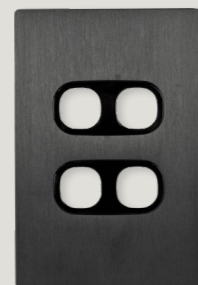

FUSION BLACK-BLACK METAL

SWITCHES

ONE GANG SWITCH
FSW1BBM
16A 250V a.c.

TWO GANG SWITCH
FSW2BBM
16A 250V a.c.

THREE GANG SWITCH
FSW3BBM
16A 250V a.c.

BLANK PLATE
FSWBPBBM

HORIZONTAL POWERPOINTS

DOUBLE HORIZONTAL POWERPOINT
FPP2HBBM
10A 250V a.c.

DOUBLE VERTICAL POWERPOINT USB
FPP2VUBBM
10A 250V a.c.

COVER PLATES

ONE GANG PLATE
FSW1PBBM

TWO GANG PLATE
FSW2PBBM

THREE GANG PLATE
FSW3PBBM

FOUR GANG PLATE
FSW4PBBM

FIVE GANG PLATE
FSW5PBBM

SIX GANG PLATE
FSW6PBBM

Black on black is a classic match, you know it can never be wrong. Match Fusion with your granite bench-tops, black cupboards or black leather furniture.