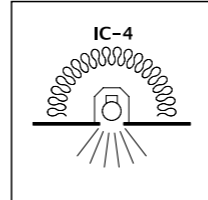

DE NIRO

LOW GLARE LED DOWNLIGHT

- The De Niro range of LED downlights share a uniform bulb and driver set, which twist and click into the different fascia styles.
- Low Glare option in the De Niro Range
- IC-4 Rated, can be abutted and covered with approved insulation materials

Code	Type	Power (W)	Lumens Output	Colour Temp (k)	Fascia (mm)	Cutout (mm)	Glare
NLG3	Low Glare White	8	700	3000	110 Ø	70-92	UGR<19
NLG4	Low Glare White	8	730	4000	110 Ø	70-92	UGR<19
NLG3S*	Low Glare Silver	8	700	3000	110 Ø	70-92	UGR<19
NLG4S*	Low Glare Silver	8	730	4000	110 Ø	70-92	UGR<19
NLG3B*	Low Glare Black	8	700	3000	110 Ø	70-92	UGR<19
NLG4B*	Low Glare Black	8	730	4000	110 Ø	70-92	UGR<19