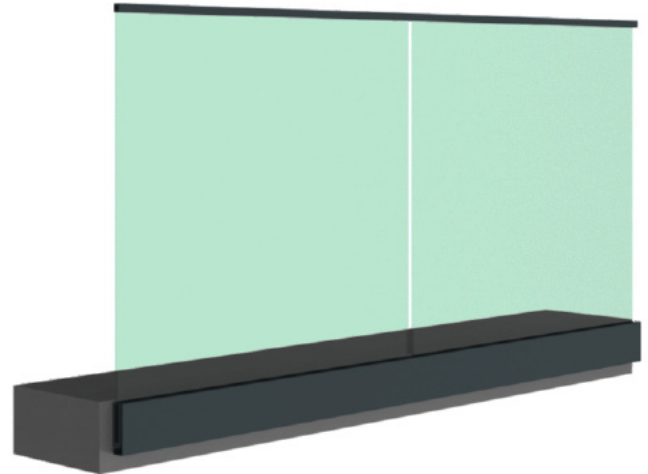

**Pureview Face Fixed**

# Pureview Face Fixed

A popular choice when you want to make a statement with your internal balustrades, or have views that are too amazing to obscure. Used indoors or outdoors Pureview delivers unobstructed views with the option of either a capped interlinking rail, or offset handrail. Also suitable for pool fencing the use of frameless structural glass lets you enjoy the full view whilst providing

## Features

- Multiple glass options
- Suitable for Pool fencing (F9)
- Tough powdercoated finish in your choice of colour\*
- High quality T5/T6 aluminium and stainless steel fasteners
- Available to suit a range of substrates
- Designed and made in New Zealand

### Handrail Options

Tubular  
Offset

Interlinking  
Rail

- SURFACE FINISH - Powdercoated (Dulux Duralloy or Duratec range) or anodised (\*)
- MATERIALS - 6060 T5/T6 aluminium - 316 Stainless steel
- NZBC COMPLIANCE - B1 (Structure), B2 (Durability), D1 (Access routes), F4 (Safety from falling), F9 (Pool fencing)
- OCCUPANCY TYPES - A,B,E & C3
- INSTALLATION - Spectrum Balustrade Systems to be fully installed by accredited installers