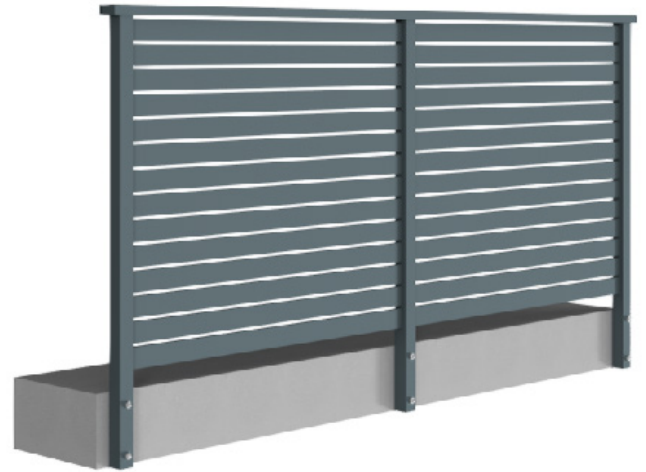

**Clearspan Slat**

# Clearspan Slat Balustrade

Where maximum protection from the wind and elements is required Spectrum's Slat balustrade delivers this together with enhanced privacy. Able to be configured in either horizontal or vertical formats the orientation of the slats can be set to match and enhance other important architectural aspects of your design.

## Features

- Horizontal or vertical slats offer excellent design options
- Suitable for Pool fencing (F9)
- Tough powdercoated finish in your choice of colour\*
- High quality T5/T6 aluminium and stainless steel fasteners
- Available to suit a range of substrates
- Designed and made in New Zealand

### Handrail Options

Sloped

Rectangular

Elliptical

Tubular Stem

Tubular Offset

- SURFACE FINISH - Powdercoated (Dulux Duralloy or Duratec range) or anodised (\*)
- MATERIALS - 6060 T5/T6 aluminium - 316 Stainless steel
- NZBC COMPLIANCE - B1 (Structure), B2 (Durability), D1 (Access routes), F4 (Safety from falling), F9 (Pool fencing)
- OCCUPANCY TYPES - A,B,E & C3
- INSTALLATION - Spectrum Balustrade Systems to be fully installed by accredited installers