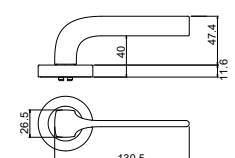

RANGE INFORMATION

Proudly designed and assembled in Australia, the Brass Core range offers the largest variety of compliant lever options.

Available with:

- Lockwood Rose Furniture Series 1220, 1360, 1370, 1420
- Lockwood Plate Furniture Series 200, 202, 212, 224, 1800, 2800, 4800, 5800
- Lockwood Brass Furniture Series is also available with traditional lever designs Levers 41, 47, 59, 70, 74, 77, 90, 97 and knob 20

Lever 123

For more information on the range or to view images of the traditional lever range visit www.lockweb.com.au

ASSA ABLOY Australia Pty Limited ABN 90 086 451 907 ©2019_MC10806
*Whilst every effort is made to ensure the product information and representation of images is accurate at the time of publication, ASSA ABLOY Opening Solutions Australia reserves the right to make changes without notice.