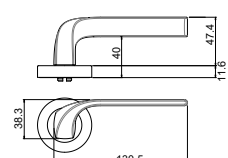

RANGE INFORMATION

Proudly designed and assembled in Australia, the Brass Core range offers the largest variety of compliant lever options.

Available with:

- Lockwood Rose Furniture Series 1220, 1360, 1370, 1420
- Lockwood Plate Furniture Series 200, 202, 212, 224, 1800, 2800, 4800, 5800
- Lockwood Brass Furniture Series is also available with traditional lever designs Levers 41, 47, 59, 70, 74, 77, 90, 97 and knob 20

Lever 122

For more information on the range or to view images of the traditional lever range visit www.lockweb.com.au

ASSA ABLOY Australia Pty Limited ABN 90 086 451 907 ©2019_MC10806
*Whilst every effort is made to ensure the product information and representation of images is accurate at the time of publication, ASSA ABLOY Opening Solutions Australia reserves the right to make changes without notice.