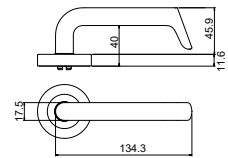

# RANGE INFORMATION

Proudly designed and assembled in Australia, the Brass Core range offers the largest variety of compliant lever options.

Available with:

- Lockwood Rose Furniture Series 1220, 1360, 1370, 1420
- Lockwood Plate Furniture Series 200, 202, 212, 224, 1800, 2800, 4800, 5800
- Lockwood Brass Furniture Series is also available with traditional lever designs Levers 41, 47, 59, 70, 74, 77, 90, 97 and knob 20

Lever 76

Lever 101

Lever 102

Lever 104

Lever 106

Lever 111

Lever 112

Lever 115