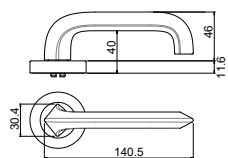

# RANGE INFORMATION

Proudly designed and assembled in Australia, the Brass Core range offers the largest variety of compliant lever options.

Available with:

- Lockwood Rose Furniture Series 1220, 1360, 1370, 1420
- Lockwood Plate Furniture Series 200, 202, 212, 224, 1800, 2800, 4800, 5800
- Lockwood Brass Furniture Series is also available with traditional lever designs Levers 41, 47, 59, 70, 74, 77, 90, 97 and knob 20

Lever 76

Lever 101

Lever 102

Lever 104

Lever 106

Lever 111

Lever 112

Lever 115