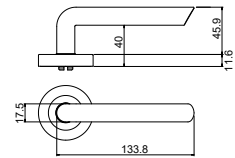

RANGE INFORMATION

Proudly designed and assembled in Australia, the Brass Core range offers the largest variety of compliant lever options.

Available with:

- Lockwood Rose Furniture Series 1220, 1360, 1370, 1420
- Lockwood Plate Furniture Series 200, 202, 212, 224, 1800, 2800, 4800, 5800
- Lockwood Brass Furniture Series is also available with traditional lever designs Levers 41, 47, 59, 70, 74, 77, 90, 97 and knob 20

Lever 104

For more information on the range or to view images of the traditional lever range visit www.lockweb.com.au

ASSA ABLOY Australia Pty Limited ABN 90 086 451 907 ©2019_MC10806
*Whilst every effort is made to ensure the product information and representation of images is accurate at the time of publication, ASSA ABLOY Opening Solutions Australia reserves the right to make changes without notice.