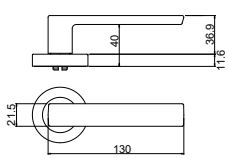

RANGE INFORMATION

Proudly designed and assembled in Australia, the Brass Core range offers the largest variety of compliant lever options.

Available with:

- Lockwood Rose Furniture Series 1220, 1360, 1370, 1420
- Lockwood Plate Furniture Series 200, 202, 212, 224, 1800, 2800, 4800, 5800
- Lockwood Brass Furniture Series is also available with traditional lever designs Levers 41, 47, 59, 70, 74, 77, 90, 97 and knob 20

Lever 101

For more information on the range or to view images of the traditional lever range visit www.lockweb.com.au

ASSA ABLOY Australia Pty Limited ABN 90 086 451 907 ©2019_MC10806
*Whilst every effort is made to ensure the product information and representation of images is accurate at the time of publication, ASSA ABLOY Opening Solutions Australia reserves the right to make changes without notice.