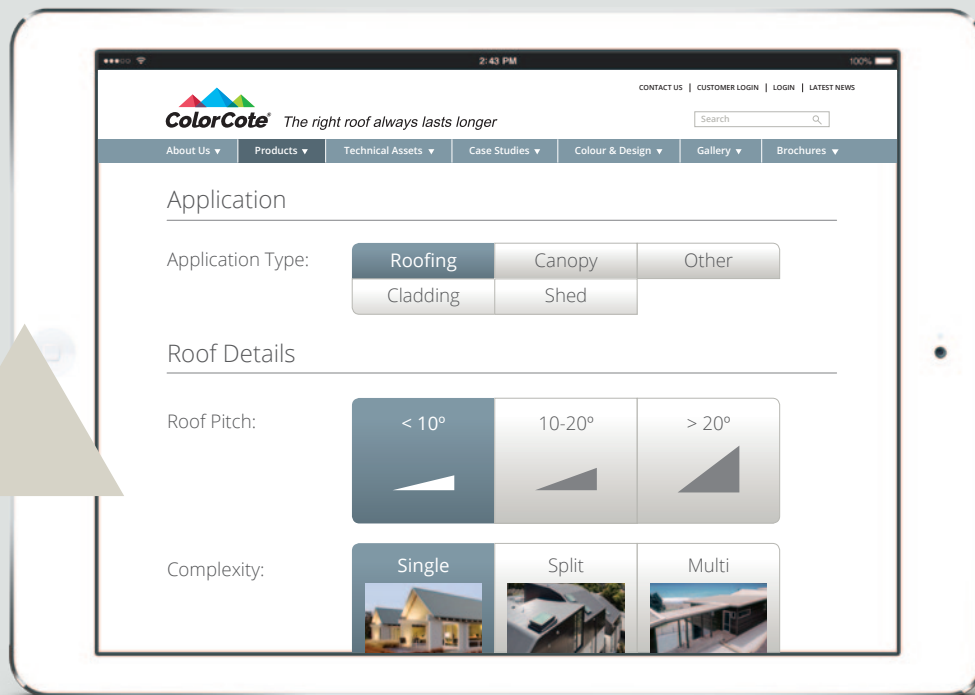

Click 'n' Pick your new roof colour

With these simple steps, our new 'Roof Viewer' app will help you choose the right colour for your roof.

- 1 Download our Roof Viewer app.
- 2 Take a photo of your house exterior.
- 3 Tap 4 corners to indicate the roof 'section'.
- 4 Use slider to indicate roof profile.
- 5 Enjoy exploring our ColorCote palette.
- 6 Email your favourite roof colours to yourself or others.

Download our app.

The Roof Viewer app is available on both the App Store and Google Play.

Am I covered?

It's easy to check before you buy

Simply go to www.colorcote.co.nz/warranty or get the app, available on both the App Store and Google Play.

- 1 Open the enquiry form.
- 2 Enter the location of your home.
- 3 Enter the application type and roof details.
- 4 Click submit.
- 5 We'll let you know the right substrate, so you know you're covered.