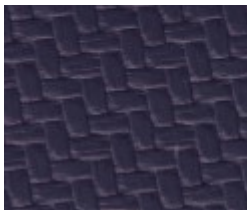

MERMAID

GALAXY

DAWN MIST

TIDAL REEF

SEA SPRAY

Disclaimer: Please note colours are computer generated and may not be an exact representation

PACIFICA WEAVE COLOUR CHART

WHITE CAP

OCEAN BEACH

CORAL SAND

CORAL SAND

NEPTUNE

GALAXY

SEA SPRAY

SEAL ROCK

NIGHT SKY