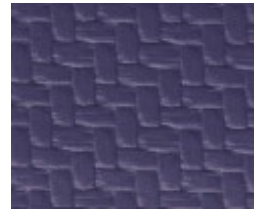

ICE BLUE

BLUE SAIL

MARINA

GALAXY

NIGHT SKY

Disclaimer: Please note colours are computer generated and may not be an exact representation

PACIFICA HIDE COLOUR CHART

WHITE CAP

OCEAN BEACH

COPRA

CORAL SAND

WHARF

NIGHT SKY

RED EMPEROR

MARINA

NEPTUNE

MERMAID

GALAXY

DAWN MIST

TIDAL REEF

SEA SPRAY

Disclaimer: Please note colours are computer generated and may not be an exact representation

PACIFICA WEAVE COLOUR CHART

WHITE CAP

OCEAN BEACH

CORAL SAND

CORAL SAND

NEPTUNE

GALAXY

SEA SPRAY

SEAL ROCK

NIGHT SKY