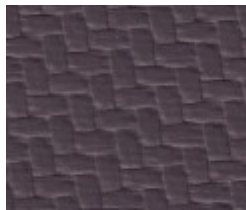

MERMAID

GALAXY

DAWN MIST

TIDAL REEF

SEA SPRAY

Disclaimer: Please note colours are computer generated and may not be an exact representation

PACIFICA WEAVE COLOUR CHART

WHITE CAP

OCEAN BEACH

CORAL SAND

CORAL SAND

NEPTUNE

GALAXY

SEA SPRAY

SEAL ROCK

NIGHT SKY