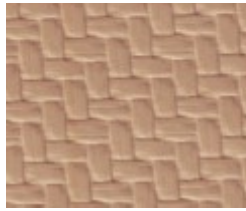

ICE BLUE

BLUE SAIL

MARINA

GALAXY

NIGHT SKY

Disclaimer: Please note colours are computer generated and may not be an exact representation

PACIFICA HIDE COLOUR CHART

WHITE CAP

MERMAID

GALAXY

DAWN MIST

TIDAL REEF

SEA SPRAY

Disclaimer: Please note colours are computer generated and may not be an exact representation

PACIFICA WEAVE COLOUR CHART

WHITE CAP

OCEAN BEACH

CORAL SAND

CORAL SAND

NEPTUNE

GALAXY

SEA SPRAY

SEAL ROCK

NIGHT SKY