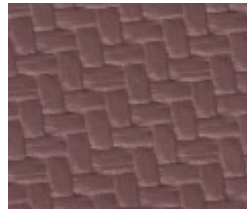

ICE BLUE

BLUE SAIL

MARINA

GALAXY

NIGHT SKY

Disclaimer: Please note colours are computer generated and may not be an exact representation

PACIFICA HIDE COLOUR CHART

WHITE CAP

OCEAN BEACH

COPRA

CORAL SAND

WHARF

NIGHT SKY

RED EMPEROR

MARINA

NEPTUNE

MERMAID

GALAXY

DAWN MIST

TIDAL REEF

SEA SPRAY

Disclaimer: Please note colours are computer generated and may not be an exact representation

PACIFICA WEAVE COLOUR CHART

WHITE CAP

OCEAN BEACH

CORAL SAND

CORAL SAND

NEPTUNE

GALAXY

SEA SPRAY

SEAL ROCK

NIGHT SKY