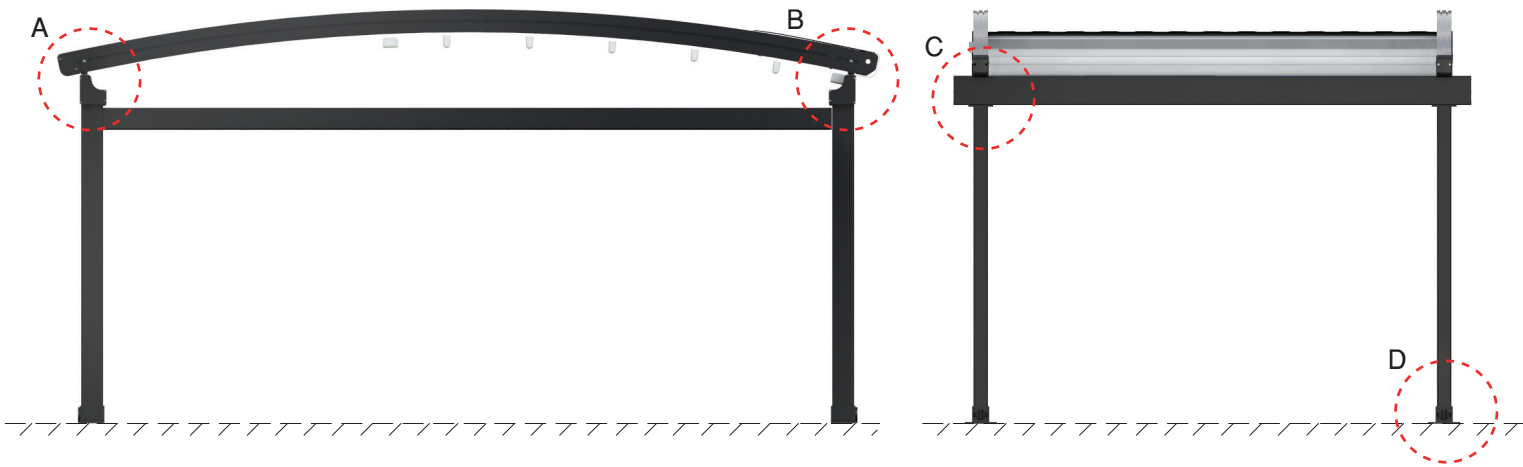

OZTECH

NEW OUTDOOR LIFE

All Weather Retractable Sunroof System

HARBOUR SYSTEM

THE NEW CREATIVE EXTERIOR TREND OF RETRACTABLE PERGOLAS AND ROOF SYSTEMS

One module with one motor & 2 rafters max. 5 M

ONE MODULE
2M > 5.0M

Two module with one motor & 3 rafters max. 9 M

TWO MODULE
5M > 9M

Three module with one motor & 4 rafters max. 13 M

THREE MODULE
9M > 13M

PROFILE DETAILS

Detail A

Detail C

Detail D

Detail B

Back cover for Harbour system

Projection(P)	3M	4M	5M	6M	7M	8M	9M	10M
Fabric Height(N)	326	356	366	371	375	377	380	382
Hood(L)	672	770	870	970	1070	1170	1270	1370
Fall(A)	343	431	549	688	860	750	891	1051