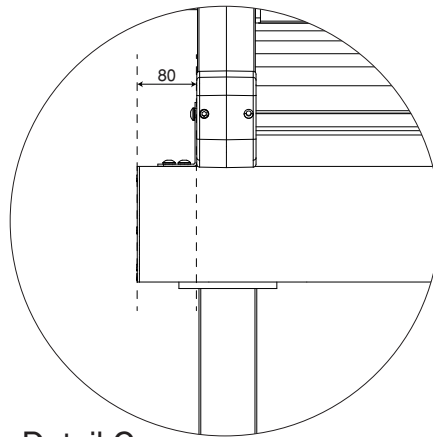

Two module with one motor & 3 rafters max. 9 M

TWO MODULE
5M > 9M

Three module with one motor & 4 rafters max. 13 M

THREE MODULE
9M > 13M

PROFILE DETAILS

Detail A

Detail C

Detail D

Detail B

Back cover for Harbour system

Projection(P)	3M	4M	5M	6M	7M	8M	9M	10M
Fabric Height(N)	326	356	366	371	375	377	380	382
Hood(L)	672	770	870	970	1070	1170	1270	1370
Fall(A)	343	431	549	688	860	750	891	1051