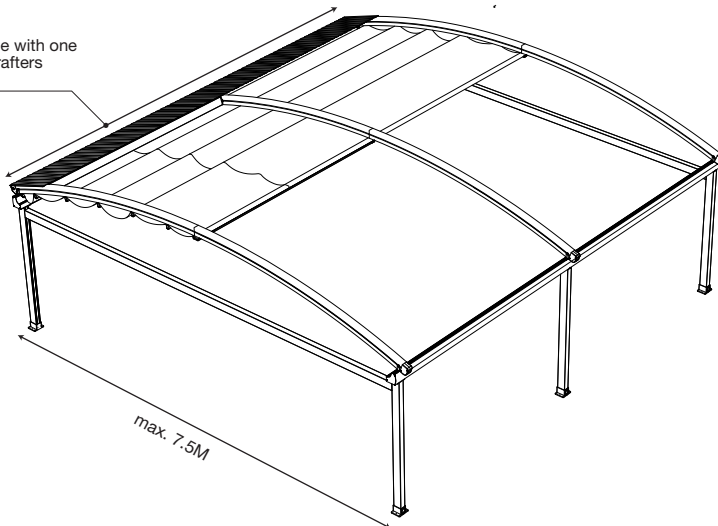

OZTECH

NEW OUTDOOR LIFE

All Weather Retractable Sunroof System

HARBOUR SYSTEM

THE NEW CREATIVE EXTERIOR TREND OF RETRACTABLE PERGOLAS AND ROOF SYSTEMS

One module with one motor & 2 rafters max. 5 M

ONE MODULE
2M > 5.0M

Two module with one motor & 3 rafters max. 9 M

TWO MODULE
5M > 9M

Three module with one motor & 4 rafters max. 13 M

THREE MODULE
9M > 13M

PROFILE DETAILS

Detail A

Detail C

Detail D

Detail B

Back cover for Harbour system

Projection(P)	3M	4M	5M	6M	7M	8M	9M	10M
Fabric Height(N)	326	356	366	371	375	377	380	382
Hood(L)	672	770	870	970	1070	1170	1270	1370
Fall(A)	343	431	549	688	860	750	891	1051