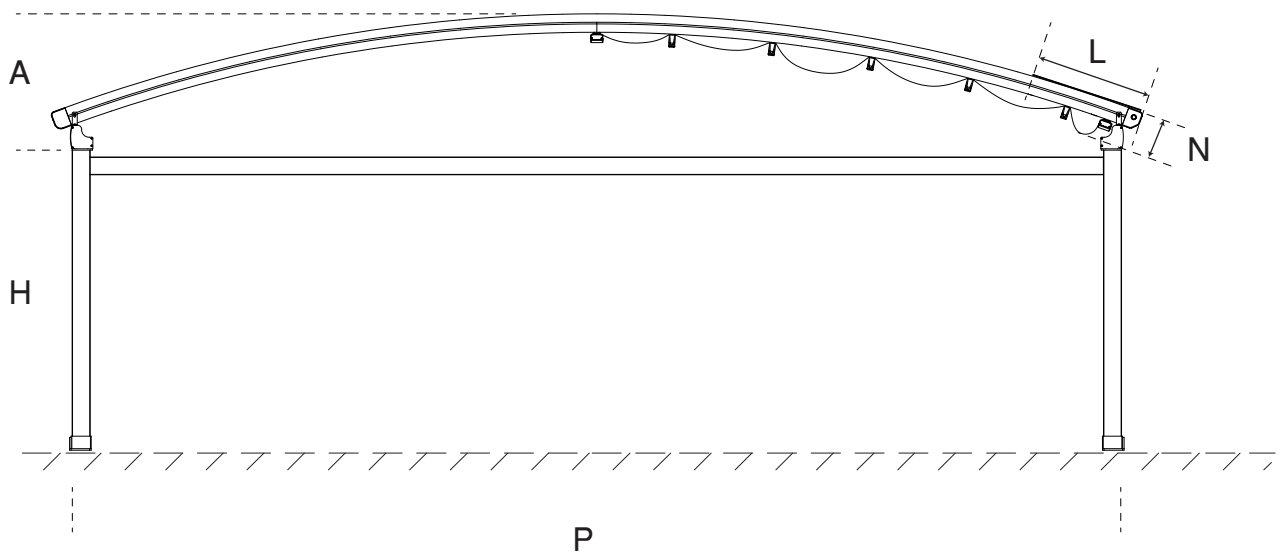

Two module with one motor & 3 rafters max. 9 M

TWO MODULE
5M > 9M

Three module with one motor & 4 rafters max. 13 M

THREE MODULE
9M > 13M

PROFILE DETAILS

Detail A

Detail C

Detail D

Detail B

Back cover for Harbour system

Projection(P)	3M	4M	5M	6M	7M	8M	9M	10M
Fabric Height(N)	326	356	366	371	375	377	380	382
Hood(L)	672	770	870	970	1070	1170	1270	1370
Fall(A)	343	431	549	688	860	750	891	1051