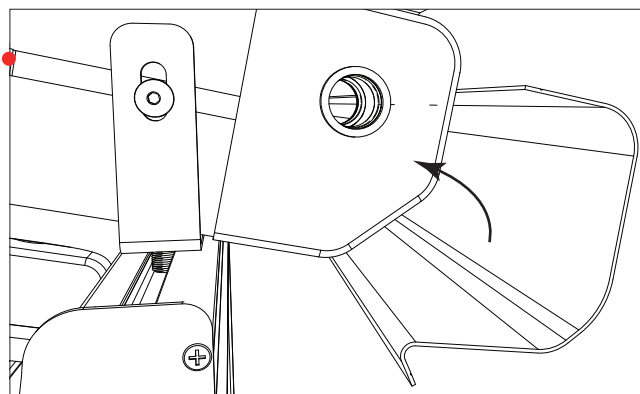

Two module with one motor & 3 rafters max. 9 M

TWO MODULE
5M > 9M

Three module with one motor & 4 rafters max. 13 M

THREE MODULE
9M > 13M

PROFILE DETAILS

Detail A

Detail C

Detail D

Detail B

Back cover for Harbour system

Projection(P)	3M	4M	5M	6M	7M	8M	9M	10M
Fabric Height(N)	326	356	366	371	375	377	380	382
Hood(L)	672	770	870	970	1070	1170	1270	1370
Fall(A)	343	431	549	688	860	750	891	1051