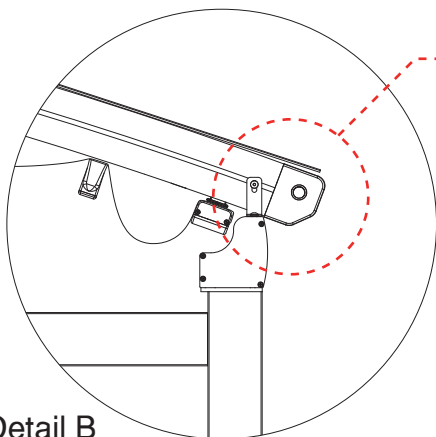

Two module with one motor & 3 rafters max. 9 M

TWO MODULE
5M > 9M

Three module with one motor & 4 rafters max. 13 M

THREE MODULE
9M > 13M

PROFILE DETAILS

Detail A

Detail C

Detail D

Detail B

Back cover for Harbour system

Projection(P)	3M	4M	5M	6M	7M	8M	9M	10M
Fabric Height(N)	326	356	366	371	375	377	380	382
Hood(L)	672	770	870	970	1070	1170	1270	1370
Fall(A)	343	431	549	688	860	750	891	1051