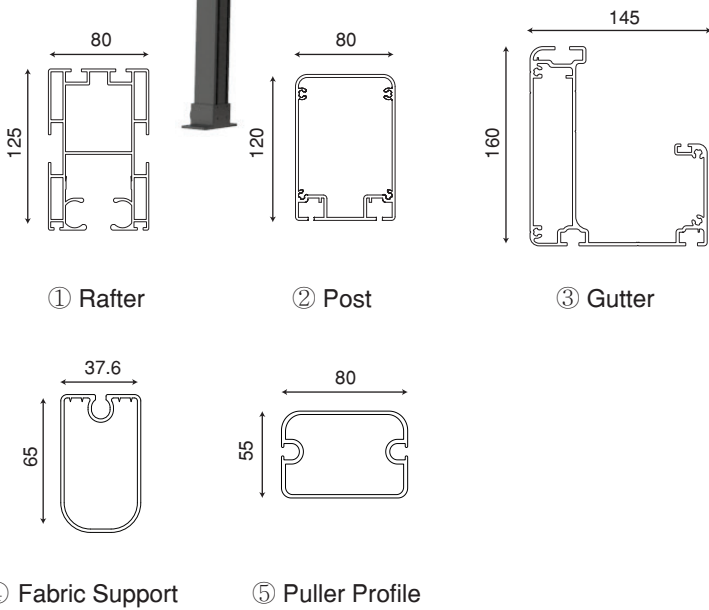

Two module with one motor & 3 rafters max. 9 M

TWO MODULE
5M > 9M

Three module with one motor & 4 rafters max. 13 M

THREE MODULE
9M > 13M

PROFILE DETAILS

Detail A

Detail C

Detail D

Detail B

Back cover for Harbour system

Projection(P)	3M	4M	5M	6M	7M	8M	9M	10M
Fabric Height(N)	326	356	366	371	375	377	380	382
Hood(L)	672	770	870	970	1070	1170	1270	1370
Fall(A)	343	431	549	688	860	750	891	1051