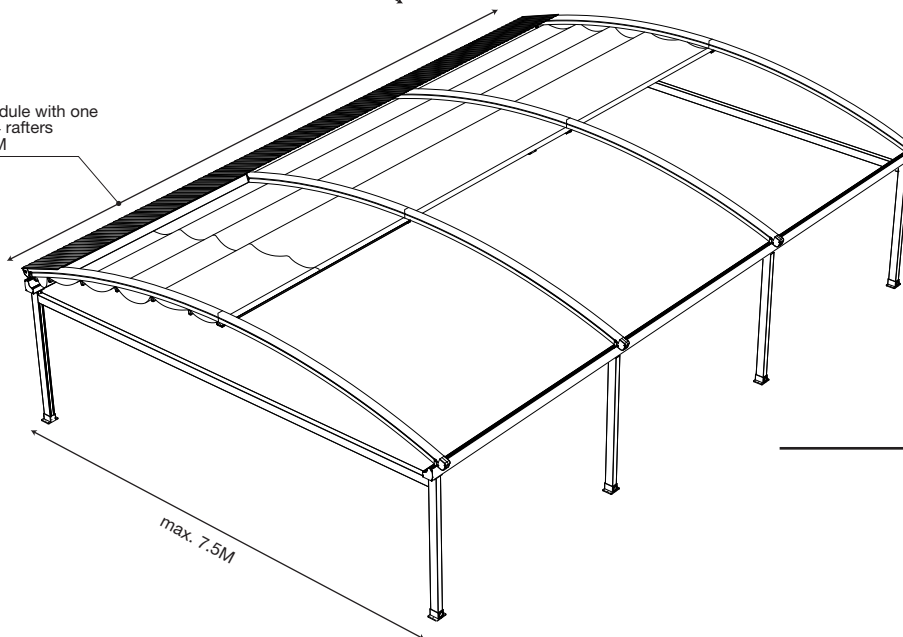

OZTECH

NEW OUTDOOR LIFE

All Weather Retractable Sunroof System

HARBOUR SYSTEM

THE NEW CREATIVE EXTERIOR TREND OF RETRACTABLE PERGOLAS AND ROOF SYSTEMS

One module with one motor & 2 rafters max. 5 M

ONE MODULE
2M > 5.0M

Two module with one motor & 3 rafters max. 9 M

TWO MODULE
5M > 9M

Three module with one motor & 4 rafters max. 13 M

THREE MODULE
9M > 13M

PROFILE DETAILS

Detail A

Detail C

Detail D

Detail B

Back cover for Harbour system

Projection(P)	3M	4M	5M	6M	7M	8M	9M	10M
Fabric Height(N)	326	356	366	371	375	377	380	382
Hood(L)	672	770	870	970	1070	1170	1270	1370
Fall(A)	343	431	549	688	860	750	891	1051