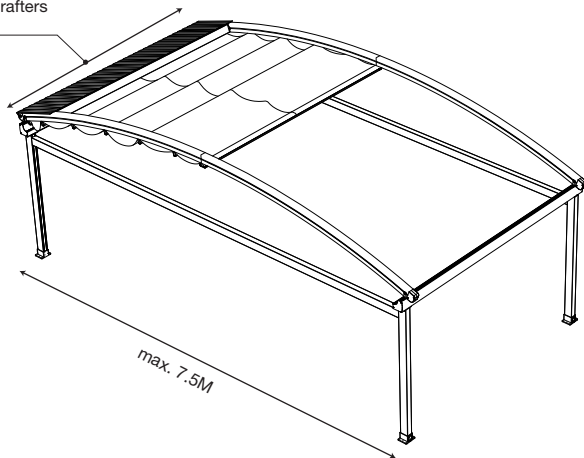

OZTECH

NEW OUTDOOR LIFE

All Weather Retractable Sunroof System

HARBOUR SYSTEM

THE NEW CREATIVE EXTERIOR TREND OF RETRACTABLE PERGOLAS AND ROOF SYSTEMS

One module with one motor & 2 rafters max. 5 M

ONE MODULE
2M > 5.0M

Two module with one motor & 3 rafters max. 9 M

TWO MODULE
5M > 9M

Three module with one motor & 4 rafters max. 13 M

THREE MODULE
9M > 13M

PROFILE DETAILS

Detail A

Detail C

Detail D

Detail B

Back cover for Harbour system

Projection(P)	3M	4M	5M	6M	7M	8M	9M	10M
Fabric Height(N)	326	356	366	371	375	377	380	382
Hood(L)	672	770	870	970	1070	1170	1270	1370
Fall(A)	343	431	549	688	860	750	891	1051