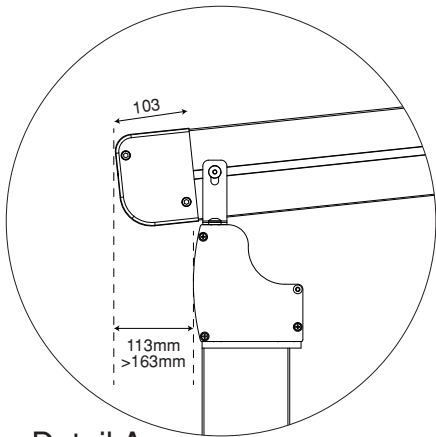

Two module with one motor & 3 rafters max. 9 M

TWO MODULE
5M > 9M

Three module with one motor & 4 rafters max. 13 M

THREE MODULE
9M > 13M

PROFILE DETAILS

Detail A

Detail C

Detail D

Detail B

Back cover for Harbour system

Projection(P)	3M	4M	5M	6M	7M	8M	9M	10M
Fabric Height(N)	326	356	366	371	375	377	380	382
Hood(L)	672	770	870	970	1070	1170	1270	1370
Fall(A)	343	431	549	688	860	750	891	1051