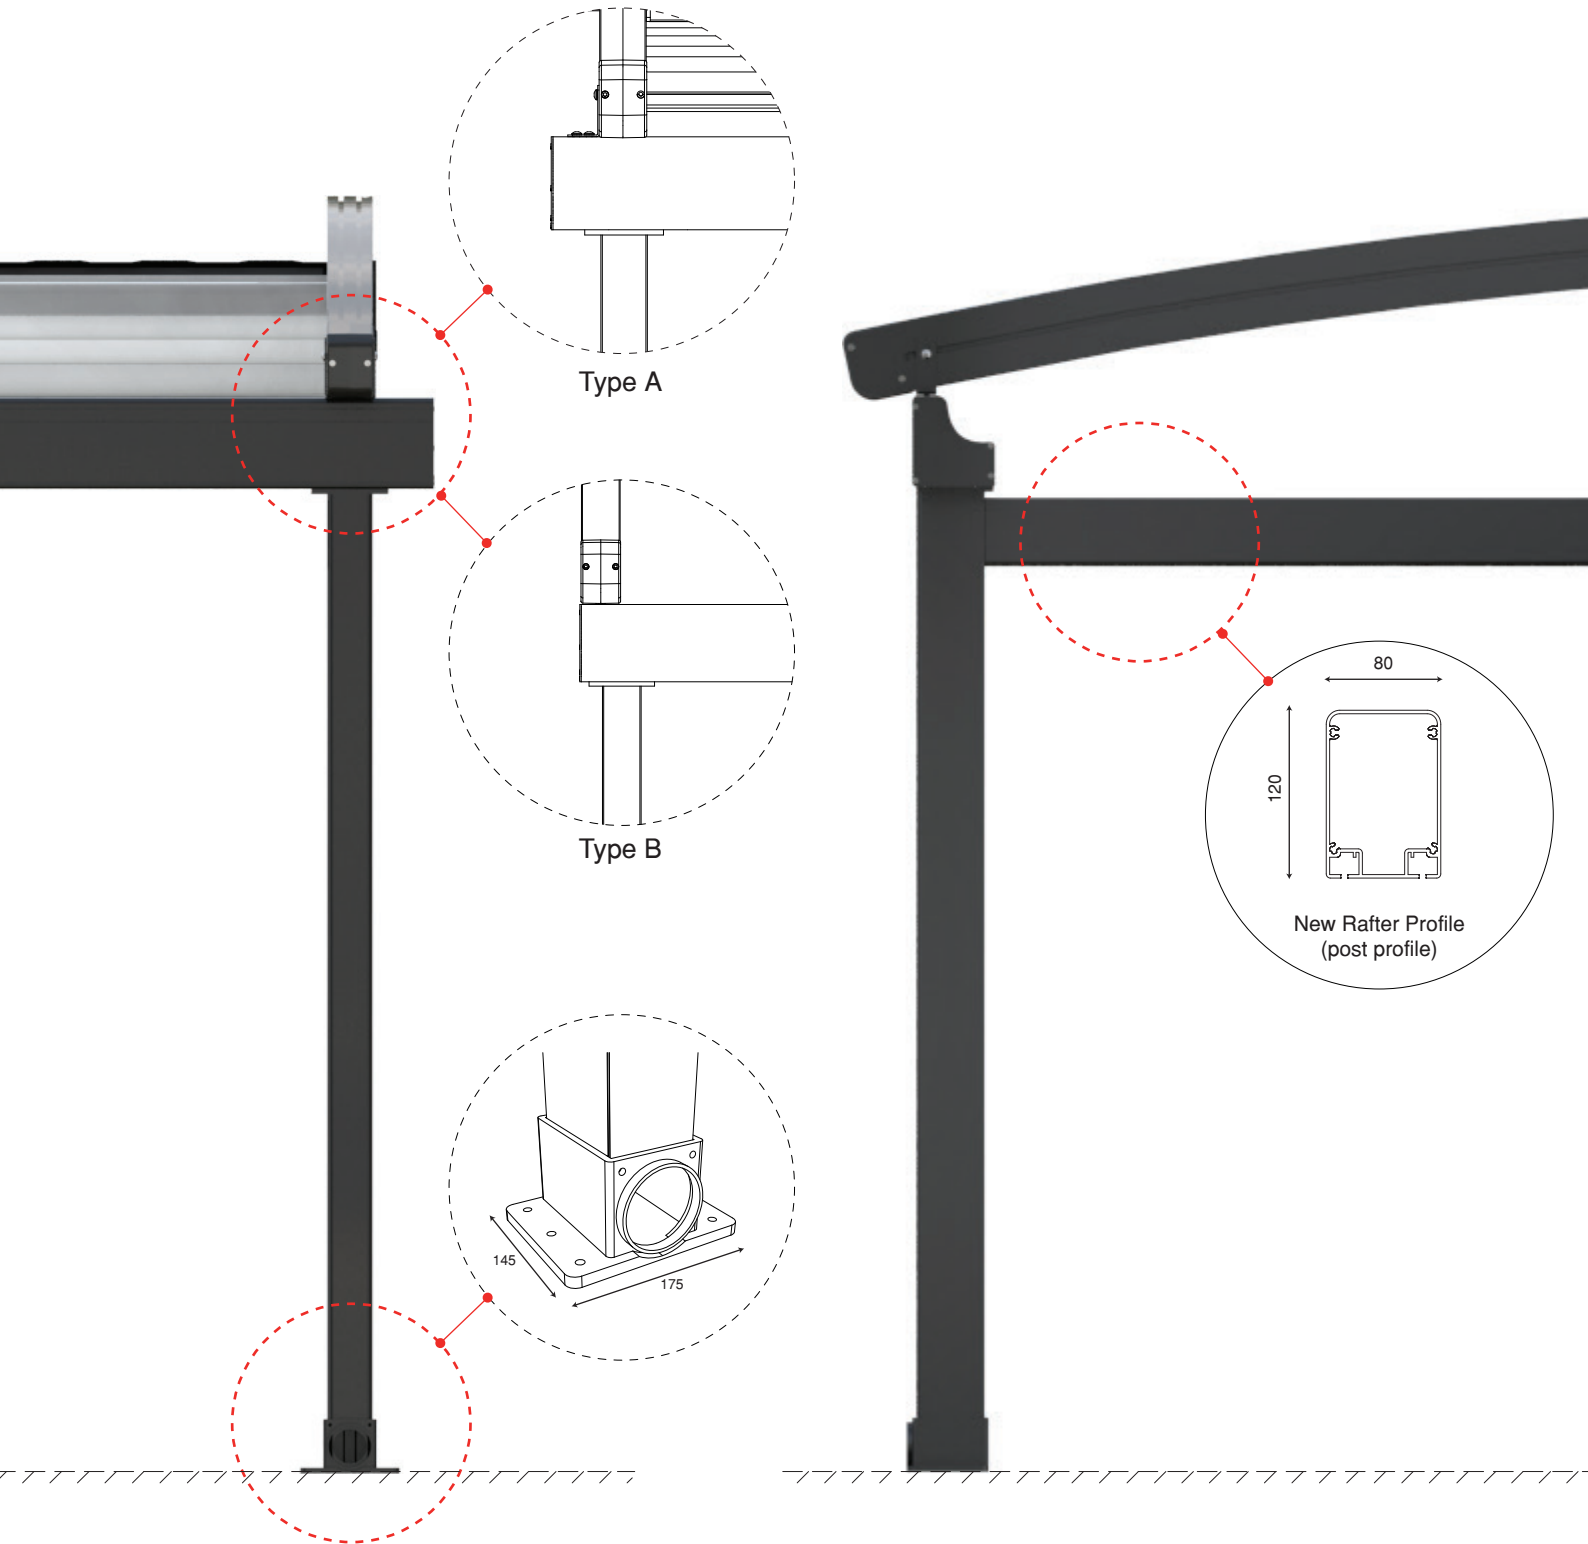

OZTECH

NEW OUTDOOR LIFE

All Weather Retractable Sunroof System

HARBOUR SYSTEM

THE NEW CREATIVE EXTERIOR TREND OF RETRACTABLE PERGOLAS AND ROOF SYSTEMS

One module with one motor & 2 rafters max. 5 M

ONE MODULE
2M > 5.0M

Two module with one motor & 3 rafters max. 9 M

TWO MODULE
5M > 9M

Three module with one motor & 4 rafters max. 13 M

THREE MODULE
9M > 13M

PROFILE DETAILS

Detail A

Detail C

Detail D

Detail B

Back cover for Harbour system

Projection(P)	3M	4M	5M	6M	7M	8M	9M	10M
Fabric Height(N)	326	356	366	371	375	377	380	382
Hood(L)	672	770	870	970	1070	1170	1270	1370
Fall(A)	343	431	549	688	860	750	891	1051