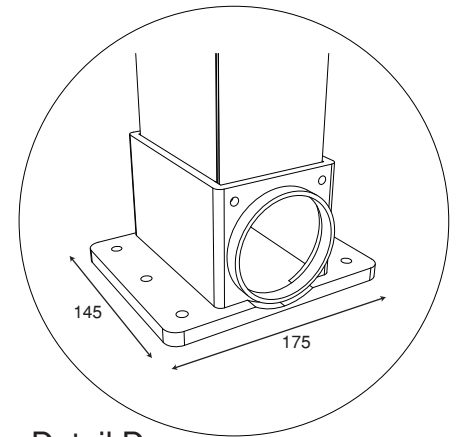

Two module with one motor & 3 rafters max. 9 M

TWO MODULE
5M > 9M

Three module with one motor & 4 rafters max. 13 M

THREE MODULE
9M > 13M

PROFILE DETAILS

Detail A

Detail C

Detail D

Detail B

Back cover for Harbour system

Projection(P)	3M	4M	5M	6M	7M	8M	9M	10M
Fabric Height(N)	326	356	366	371	375	377	380	382
Hood(L)	672	770	870	970	1070	1170	1270	1370
Fall(A)	343	431	549	688	860	750	891	1051