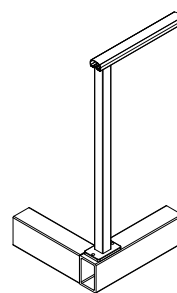

Fixing Methods

UNEX's Balustrade systems can be mounted to virtually any substrate for every style. To add to this versatility, nearly each style can be mounted on top of, or to the side of these substrates as well. These features allow for endless solutions to meet any desire or requirement of a renovation or new build.

These are just a small sample of the most common examples of various combinations of fixing methods with balustrade type. To see a more comprehensive list of visit unex.co.nz.

Timber

Concrete

Steel

Top