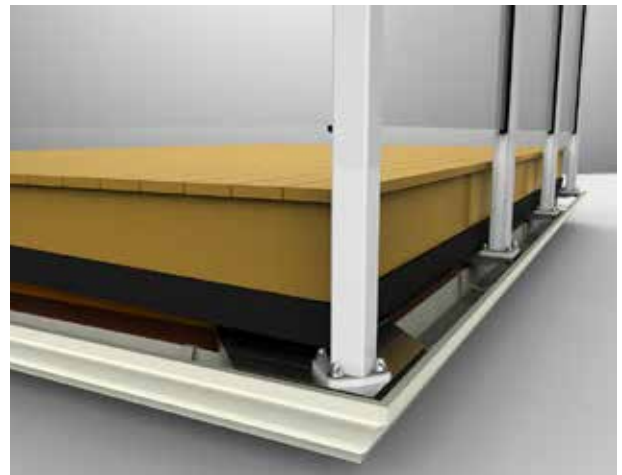

Proprietary Methods

UNEX's ability to engineer solutions for its customers has led them to develop some proprietary solutions for side-fixing balustrades. These brackets were requested so often they are now off-the-shelf solutions.

The DKG bracket allows installation of side-mounted posts to fit with external gutters.

The DKF bracket is used when there is an over-hanging drip edge to lift the post far enough out to accommodate water-proofing of decks while keeping them aligned.

Side

DKG

DKF