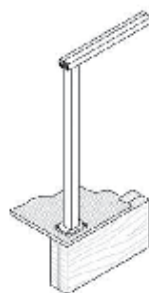

ART

PRR

VRE

VRR

VRT

These rail types are much more specific to the pairing of style for both aesthetic and functional reasons.

The CRT is a very thin rail to match perfectly with the very thin fins of Finline.

LRR/LRS profiles are round rails which can be universally applied to all the styles and are ideal for handrails (see more about this on the Handrails page, p23).

CRT

ERT

HRT

LRR/LRS

Fixing Methods

UNEX's Balustrade systems can be mounted to virtually any substrate for every style. To add to this versatility, nearly each style can be mounted on top of, or to the side of these substrates as well. These features allow for endless solutions to meet any desire or requirement of a renovation or new build.

These are just a small sample of the most common examples of various combinations of fixing methods with balustrade type. To see a more comprehensive list of visit unex.co.nz.

Timber

Concrete

Steel

Top

Side